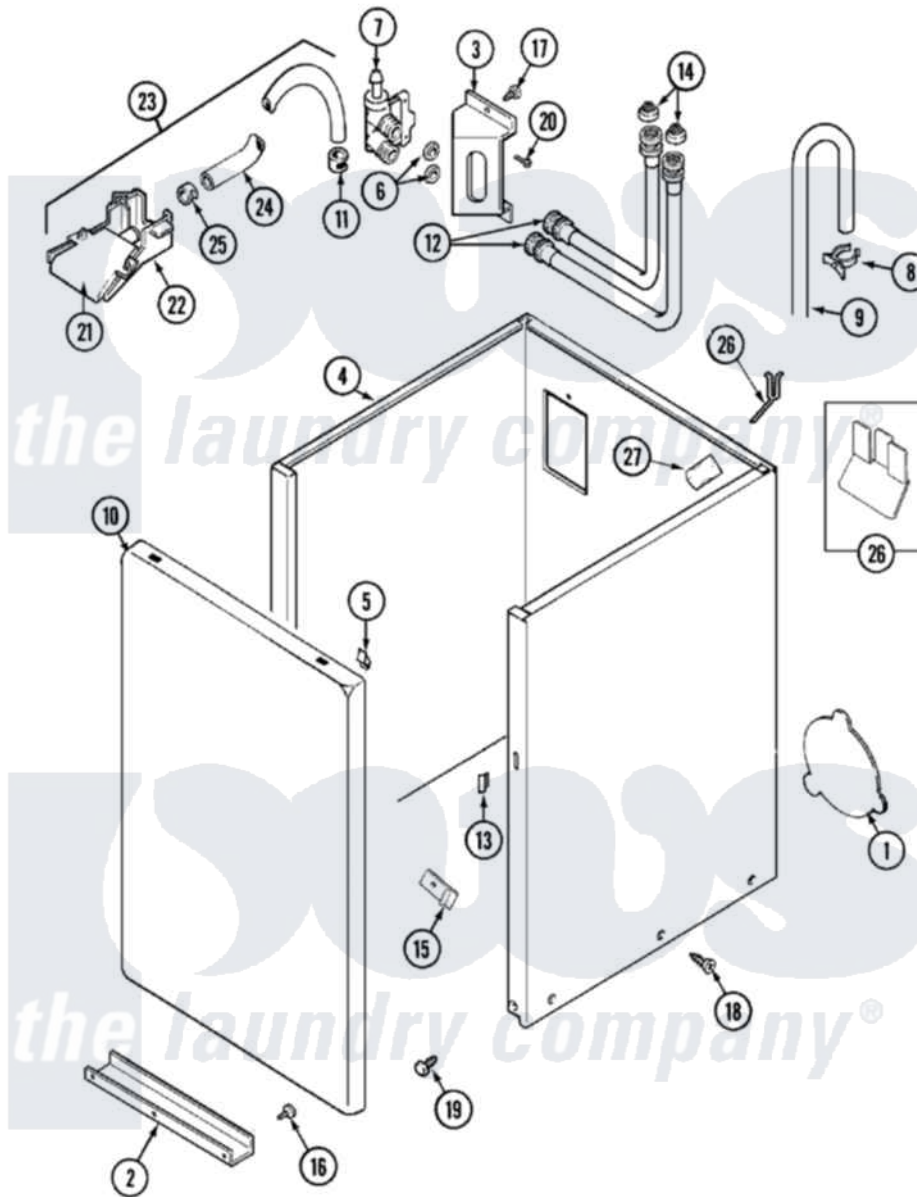

# Maytag LAT9457BAE 02 - CABINET

Maytag [Residential Maytag LAT9457BAE Washer Parts](#) Parts Diagram 02 - CABINET  
 Click on the part number to view part

Item	Original Part Number	Replaced By	Status	Part Description
1	211878		Not Available	PLATE, ACCESS
"	<a href="#">22002924</a>			Plate, Access
"	211294	<a href="#">90767</a>		Screw, 8A X 3/8 HeX Washer Head Tapping
2	<a href="#">213846</a>			Guard, Belt
3	22003217	<a href="#">3370225</a>		Screw
"	<a href="#">22002361</a>			Bracket, Water Valve
4	22002379	<a href="#">22004425</a>		Cabinet White Aspack
5	<a href="#">22001650</a>			Fastener, Spring
6	<a href="#">Y013783</a>			Washer, Inlet Hose
7	214337	<a href="#">96160</a>		Screen
"	<a href="#">22002360</a>			Valve, Water
8	<a href="#">22002765</a>			Clip, Hose
9	22002700	<a href="#">22003410</a>		Hose, Drain
10	<a href="#">22001817</a>			Sheet, Sound Damper
"	22002366		Not Available	PANEL, FRONT (WHT)
11	216169	<a href="#">596669</a>		Clamp, Manifold

12	33-7891	<a href="#">89503</a>	Hose-Inlet
"	<a href="#">35-3401</a>		Inlet Hose Assembly
13	<a href="#">22002331</a>		Spacer, Front Panel
14	<a href="#">12001413</a>		Strainer And Washer Kit
15	<a href="#">22002376</a>		Clip
"	Y310632	<a href="#">1163839</a>	Screw
16	211294	<a href="#">90767</a>	Screw, 8A X 3/8 HeX Washer Head Tapping
17	<a href="#">22002372</a>		Screw
18	<a href="#">213007</a>		Xfor Cabinet See Cabinet, Back
19	22002378	<a href="#">27001200</a>	Screw
20	<a href="#">Y313561</a>		Screw----NA
21	<a href="#">22001187</a>		Injector
22	22002310	<a href="#">22001304</a>	Water Injector Assembly
23	<a href="#">22001304</a>		Water Injector Assembly
24	<a href="#">22001190</a>		Hose, Injector
25	216169	<a href="#">596669</a>	Clamp, Manifold
26	<a href="#">22002377</a>		Clip, Retainer
27	<a href="#">22003512</a>		Insulation, Cabinet