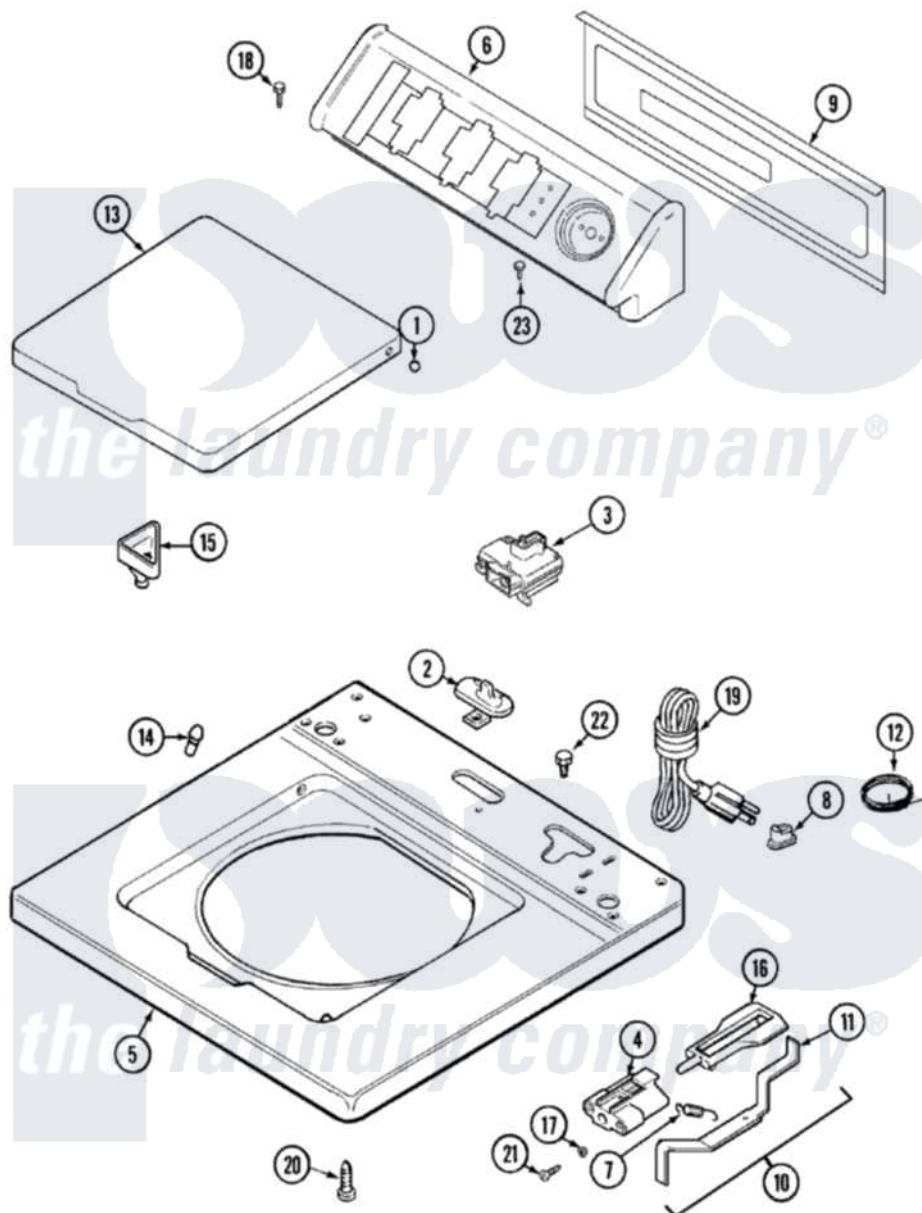

# Maytag LAT9457BAE 06 - TOP

Maytag [Residential Maytag LAT9457BAE Washer Parts](#) Parts Diagram 06 - TOP  
 Click on the part number to view part

Item	Original Part Number	Replaced By	Status	Part Description
1	<a href="#">211726</a>			Hinge, Ball Lid
2	22001600	<a href="#">25-7809</a>		Screw, No.6-20 1/2 Flthd Torx
3	22003440	<a href="#">12001908</a>		Switch-Lid
4	<a href="#">22002135</a>			Bracket, Unbalance
5	<a href="#">22002145</a>			Cover Assembly, Top
6	<a href="#">22001670</a>			Console
7	<a href="#">213720</a>			Spring, Lid Switch
8	216423	<a href="#">3370225</a>		Screw
9	22001662	<a href="#">8534058</a>		Screw
"	<a href="#">22001814</a>			Back Panel, Console
"	22002925	<a href="#">3370225</a>		Screw
10	<a href="#">22001969</a>			Unbalance Lever Assembly
11	<a href="#">22001968</a>			Lever, Unbalance
12	Y705026	<a href="#">3370225</a>		Screw
"	<a href="#">22001654</a>			Wire, Ground
13	22001674	<a href="#">22001893</a>		Lid

14	<a href="#">212716</a>		Bumper, Lid
15	<a href="#">22001006</a>		Cup, Bleach
16	<a href="#">216255</a>		Plunger, Lid Switch
17	<a href="#">211500</a>		Washer, Bracket To Top Cover
18	216423	<a href="#">3370225</a>	Screw
19	Y705026	<a href="#">3370225</a>	Screw
20	22001402	<a href="#">214354</a>	Screw, Top Cover To Cabnt.