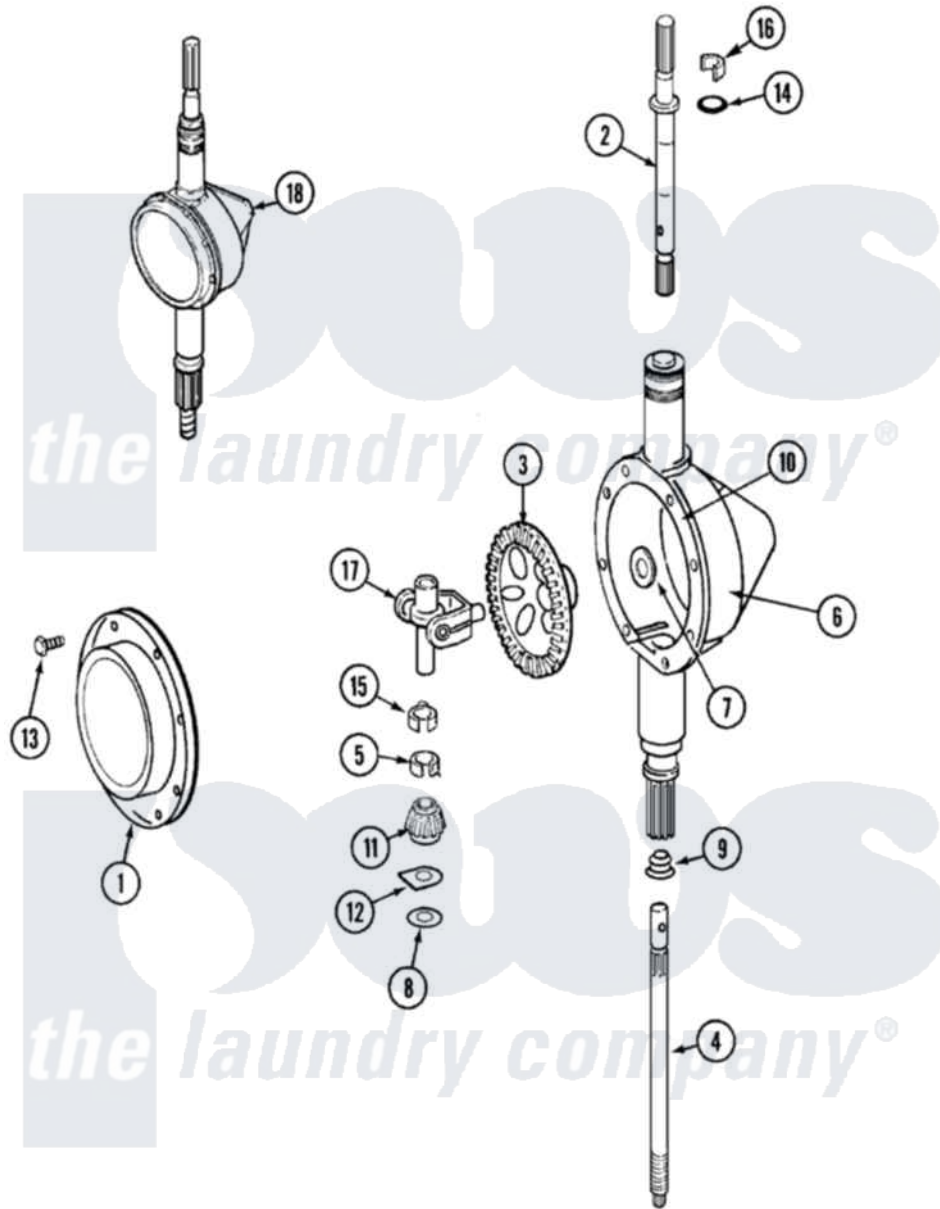

# Maytag LAT9457BAE 07 - TRANSMISSION

Maytag Residential Maytag LAT9457BAE Washer Parts Parts Diagram 07 - TRANSMISSION  
 Click on the part number to view part

Item	Original Part Number	Replaced By	Status	Part Description
1	<a href="#">206628</a>			Cover, Transmission
2	22002415	<a href="#">6-2168983</a>		Shaft- Agi
3	206713	<a href="#">6-2067130</a>		Gear- Beve
4	<a href="#">12001450</a>			Ctr Shaft W/Collar Andkeeper- Dp
5	<a href="#">22002353</a>			Collar, Center Shaft
6	22002416	<a href="#">6-2300100</a>		Assembly-
7	<a href="#">215394</a>			Washer, Bevel Gear
8	211483	<a href="#">6-2114830</a>		Washer- SP
9	206602	<a href="#">207843</a>		Lip Seal Repair Kit
10	Y058700	<a href="#">675652</a>		Adhesive
11	215401	<a href="#">W10221114</a>		Pinion
12	<a href="#">215395</a>			Plate, Clutch
13	215417		Not Available	SCREW, TRANSMISSION COVER
14	<a href="#">22002417</a>			O-Ring AgitatOr Shaft
15	<a href="#">22002341</a>			Collar, Lower Plastic Keeper

16	<a href="#">22002340</a>		Collar, Agitator Shaft
17	206685	<a href="#">6-2066850</a>	Yoke
18	22002373	<a href="#">6-2097750</a>	Trans Dee