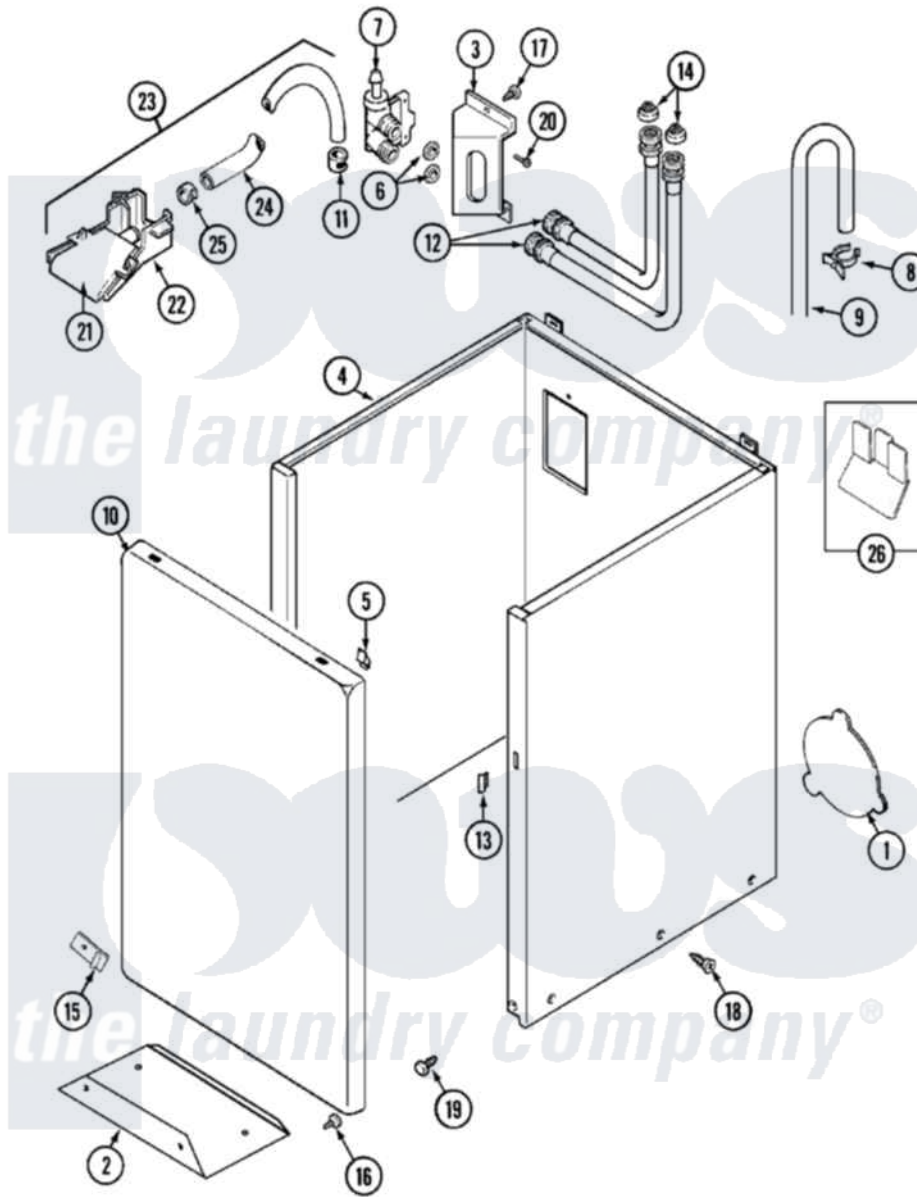

# Maytag LAT9520AAE 02 - CABINET

Maytag [Residential Maytag LAT9520AAE Washer Parts](#) Parts Diagram 02 - CABINET  
 Click on the part number to view part

Item	Original Part Number	Replaced By	Status	Part Description
1	<a href="#">22002924</a>			Plate, Access
"	211878		Not Available	PLATE, ACCESS
"	211294	<a href="#">90767</a>		Screw, 8A X 3/8 HeX Washer Head Tapping
2	<a href="#">213846</a>			Guard, Belt
3	<a href="#">22002361</a>			Bracket, Water Valve
4	22002379	<a href="#">22004425</a>		Cabinet White Aspack
5	<a href="#">22001650</a>			Fastener, Spring
6	<a href="#">Y013783</a>			Washer, Inlet Hose
7	214337	<a href="#">96160</a>		Screen
"	<a href="#">22002360</a>			Valve, Water
8	22001815	<a href="#">22002765</a>		Clip, Hose
9	22002700	<a href="#">22003410</a>		Hose, Drain
10	<a href="#">22001817</a>			Sheet, Sound Damper
"	22002366		Not Available	PANEL, FRONT (WHT)
11	216169	<a href="#">596669</a>		Clamp, Manifold
12	<a href="#">202860</a>			Inlet Hose Assembly

13	214376	<a href="#">22002331</a>	Spacer, Front Panel
14	200961	<a href="#">12001413</a>	Strainer And Washer Kit
15	<a href="#">22002376</a>		Clip
"	<a href="#">22001995</a>		Screw Note: Screw, Tumbler Front And Shroud
"	<a href="#">12001341</a>		Screw And Fastener Kit
"	<a href="#">22002377</a>		Clip, Retainer
"	22002378	<a href="#">27001200</a>	Screw
"	12001340	<a href="#">204439</a>	Screw And Fstner Assembly
16	211294	<a href="#">90767</a>	Screw, 8A X 3/8 HeX Washer Head Tapping
17	<a href="#">22002372</a>		Screw
18	<a href="#">213007</a>		Xfor Cabinet See Cabinet, Back
19	213122	<a href="#">27001200</a>	Screw
"	213121	<a href="#">3400111</a>	Screw, 12-14 X 5/8
20	<a href="#">Y313561</a>		Screw----NA
21	<a href="#">22001187</a>		Injector
22	<a href="#">22001186</a>		Injector
23	<a href="#">22001304</a>		Water Injector Assembly
24	<a href="#">22001190</a>		Hose, Injector
25	216169	<a href="#">596669</a>	Clamp, Manifold
26	<a href="#">22001972</a>		Clip, Cabinet