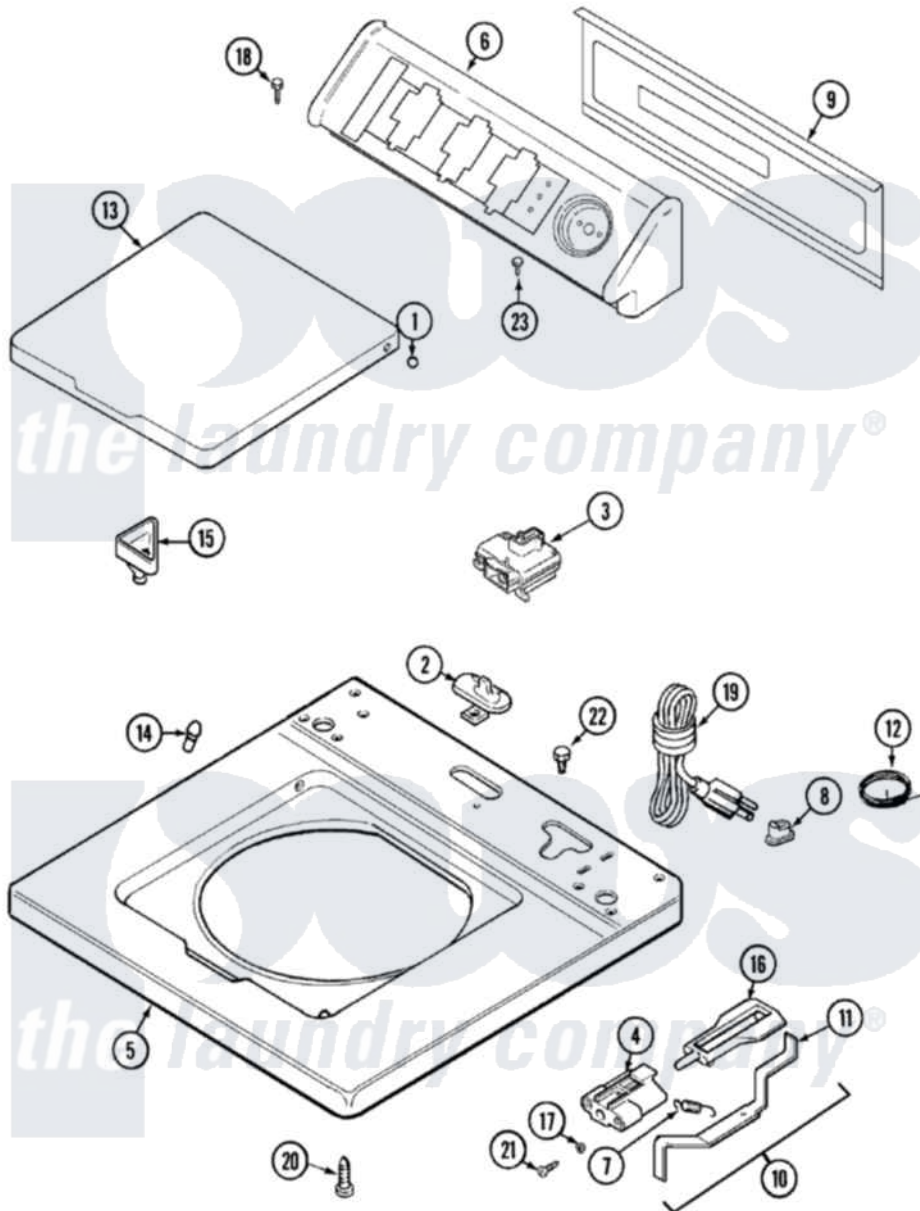

Maytag LAT9520AAE 05 - TOP

Maytag [Residential Maytag LAT9520AAE Washer Parts](#) Parts Diagram 05 - TOP
 Click on the part number to view part

Item	Original Part Number	Replaced By	Status	Part Description
1	211726			Hinge, Ball Lid
2	22001298			Cap, Top Cover
"	207159	489355		Screw, 8 X 1/2
3	22001967	12001908		Switch-Lid
4	22002135			Bracket, Unbalance
5	22001781	22002145		Cover Assembly, Top
6	22001670			Console
7	213720			Spring, Lid Switch
8	211881			Grommet, Cord Part Not Used-Gas Models Only
9	216423	3370225		Screw
"	22001662	8534058		Screw
"	22001814			Back Panel, Console
10	22001969			Unbalance Lever Assembly
11	22001968			Lever, Unbalance
12	22001654			Wire, Ground
"	Y705026	3370225		Screw

13	22001674	22001893	Lid
14	212716		Bumper, Lid
15	22001006		Cup, Bleach
16	216255		Plunger, Lid Switch
17	211500		Washer, Bracket To Top Cover
18	216423	3370225	Screw
19	22003027	22003062	Cord, Power
20	22001402	214354	Screw, Top Cover To Cabnt.
21	22001600	25-7809	Screw, No.6-20 1/2 Flthd Torx
22	Y705026	3370225	Screw
23	216423	3370225	Screw