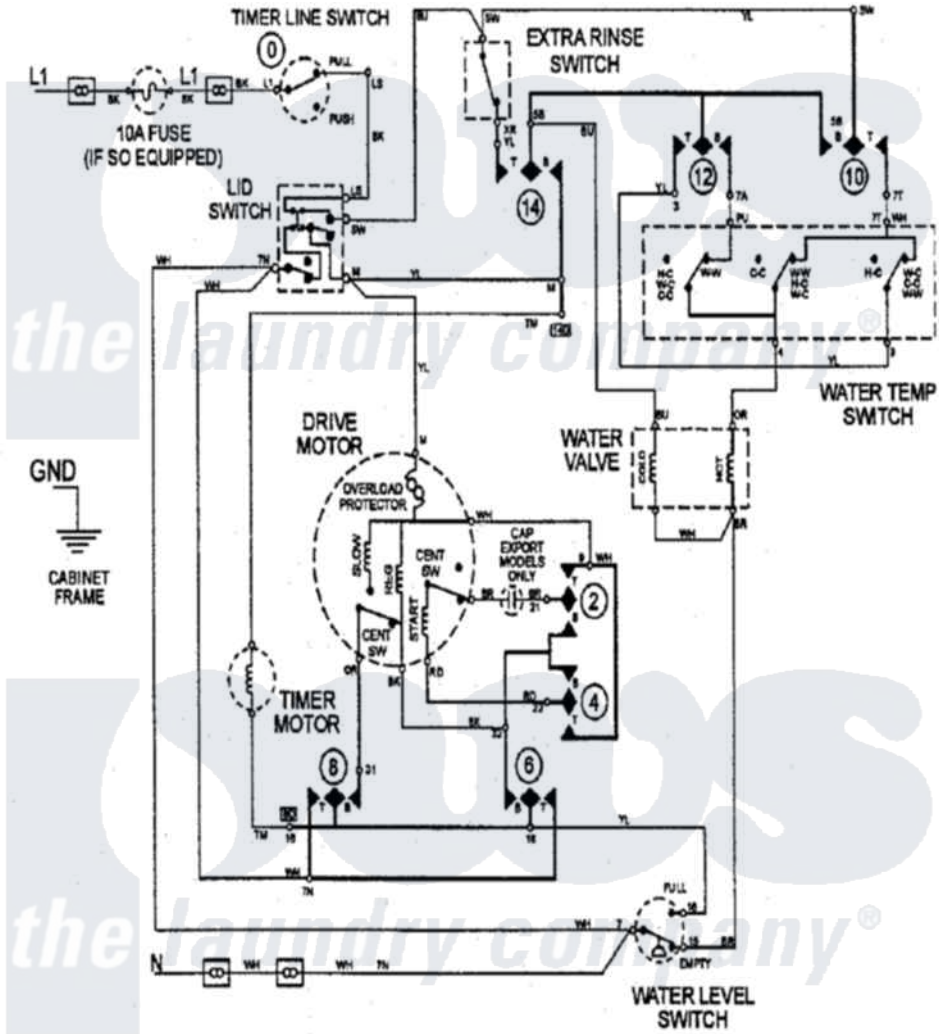

Maytag LAT9520AAE 08 - WIRING INFORMATION

Maytag [Residential Maytag LAT9520AAE Washer Parts](#) Parts Diagram 08 - WIRING INFORMATION
 Click on the part number to view part

Item	Original Part Number	Replaced By	Status	Part Description
NI	15002690		Not Available	WIRING INFORMATION