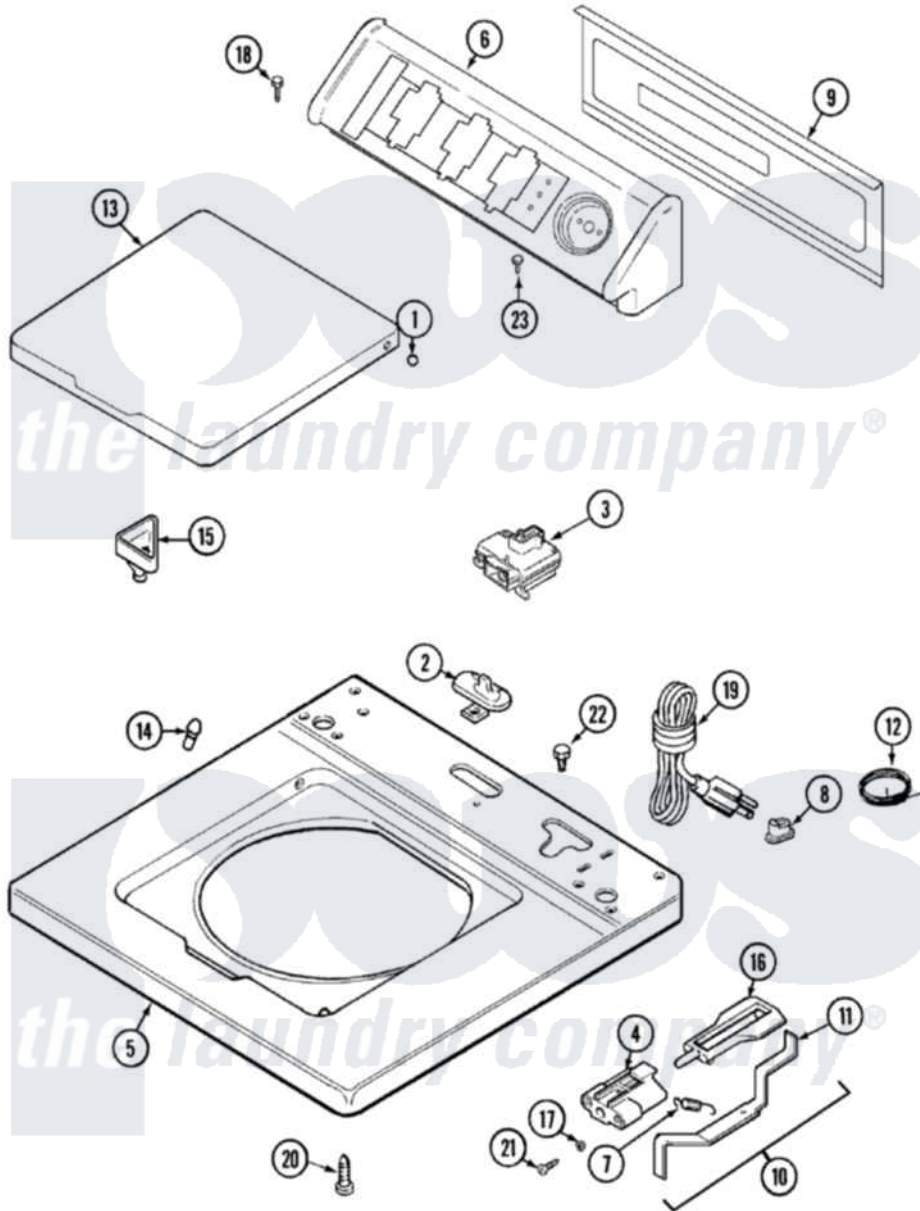

Maytag LAT9520AAQ 05 - TOP

Maytag [Residential Maytag LAT9520AAQ Washer Parts](#) Parts Diagram 05 - TOP
 Click on the part number to view part

Item	Original Part Number	Replaced By	Status	Part Description
1	211726			Hinge, Ball Lid
2	22001298			Cap, Top Cover
"	207159	489355		Screw, 8 X 1/2
3	22001967	12001908		Switch-Lid
4	22002135			Bracket, Unbalance
5	22002650			Cover, Top Assembly
6	22002616		Not Available	CONSOLE (BSQ)
7	213720			Spring, Lid Switch
8	211881			Grommet, Cord Part Not Used-Gas Models Only
9	22001662	8534058		Screw
"	216423	3370225		Screw
"	22001814			Back Panel, Console
10	22001969			Unbalance Lever Assembly
11	22001968			Lever, Unbalance
12	22001654			Wire, Ground
"	Y705026	3370225		Screw

13	22002654	Not Available	LID, WITH LEGEND (BSQ)
14	212716		Bumper, Lid
15	22002596	22001008	Cup, Bleach
16	216255		Plunger, Lid Switch
17	211500		Washer, Bracket To Top Cover
18	216423	3370225	Screw
19	22003027	22003062	Cord, Power
20	22001402	214354	Screw, Top Cover To Cabnt.
21	22001600	25-7809	Screw, No.6-20 1/2 Flthd Torx
22	Y705026	3370225	Screw
23	216423	3370225	Screw