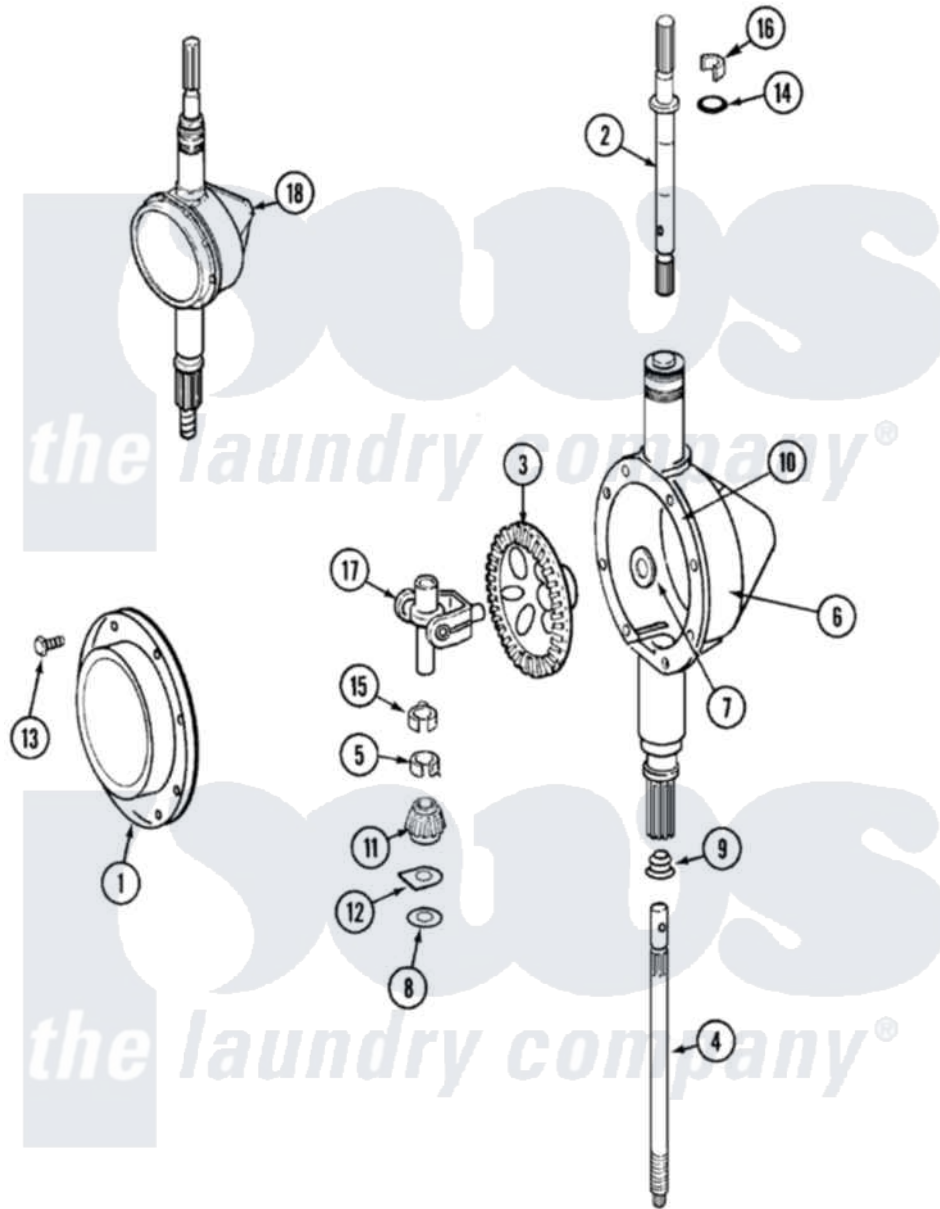

Maytag LAT9557AAE 06 - TRANSMISSION

Maytag [Residential Maytag LAT9557AAE Washer Parts](#) Parts Diagram 06 - TRANSMISSION
 Click on the part number to view part

Item	Original Part Number	Replaced By	Status	Part Description
1	206628			Cover, Transmission
2	22002415	6-2168983		Shaft- Agi
3	206713	6-2067130		Gear- Beve
4	12001450			Ctr Shaft W/Collar Andkeeper- Dp
5	22002353			Collar, Center Shaft
6	22002416	6-2300100		Assembly-
7	215394			Washer, Bevel Gear
8	211483	6-2114830		Washer- SP
9	206602	207843		Lip Seal Repair Kit
10	Y058700	675652		Adhesive
11	215401	W10221114		Pinion
12	215395			Plate, Clutch
13	215417		Not Available	SCREW, TRANSMISSION COVER
14	22002417			O-Ring AgitatOr Shaft
15	22002341			Collar, Lower Plastic Keeper

16	22002340		Collar, Agitator Shaft
17	206685	6-2066850	Yoke
18	22002126	6-2097750	Trans Dee