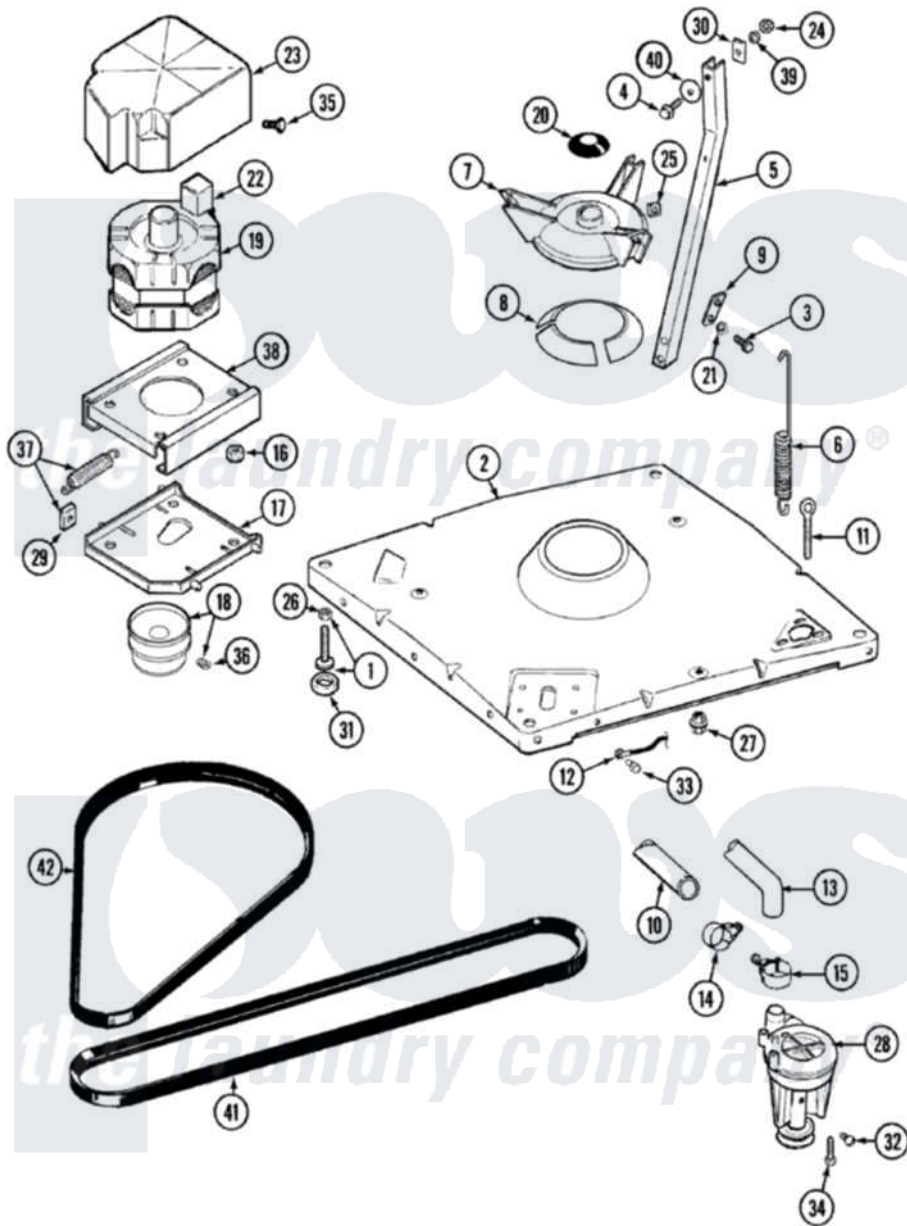

Maytag LAT9557AAQ 01 - BASE (LAT9557AAQ)

Maytag Residential Maytag LAT9557AAQ Washer Parts Parts Diagram 01 - BASE (LAT9557AAQ)
 Click on the part number to view part

Item	Original Part Number	Replaced By	Status	Part Description
1	Y302699	22003428		Leg, Adjustable
2	22001172	22002150		Base
3	Y015627			Screw- Hex
4	200744	W10175939		Bolt
"	205254	W10175938		Bolt
5	213053			Brace, Tub Part Not Used
6	22001300			Spring, Centering
7	203725			Damper W/Bolt And Clip
8	203956			Damper Pad Kit
9	213073			Washer, Double Brace
10	22001816			Hose, Drain
11	216416			Bolt, Eye/Centering Spring
12	901220			Ground Wire
13	213045			Hose, Outer Tub Part Not Used
14	22001820	285655		Clamp, Hose
15	22001640	285655		Clamp, Hose

16	Y311426	3400029	Nut, Adapter Plate
17	22001301		Mount, Motor Lower-Assembly
18	200816	6-2008160	Pulley- MO
19	201807	12002353	Motor-Drve
20	22001586		Deflector, Water
21	911852	486009	Lockwasher
22	206504		Motor External Start Switch
"	205131		Switch, Motor External Start
23	215098		Shield, Motor
24	Y052734		Nut, Carrage Bolts And Bracket
25	Y052785		Nut, Brace To Damper
26	210385		Lock Nut For Adjustable Leg
27	211949		Nut, Adjustment Eyebolt
28	202203	6-2022030	Pump As Pa
29	204998	205000	Roller And Spring Kit 4+Spr
30	212979	Not Available	WASHER, TUB BRACE
31	210684		Foot, Adjustable Leg
32	Y015408	22003235	Screw, Bearing Insert
33	Y705026	3370225	Screw
34	211880		Screw, HeX Head No.10 X 1/2 Inc
35	213121	3400111	Screw, 12-14 X 5/8
36	Y053241		Set Screw, Motor Pulley
37	205000		Roller And Spring Kit 4+Spr
38	214956		Motor Mount Assembly
39	Y054867		Washer, Lock
40	211100		Washer, Outer Tub
41	211124		Part Not Used
42	211125		V Belt, DriVe Pulley