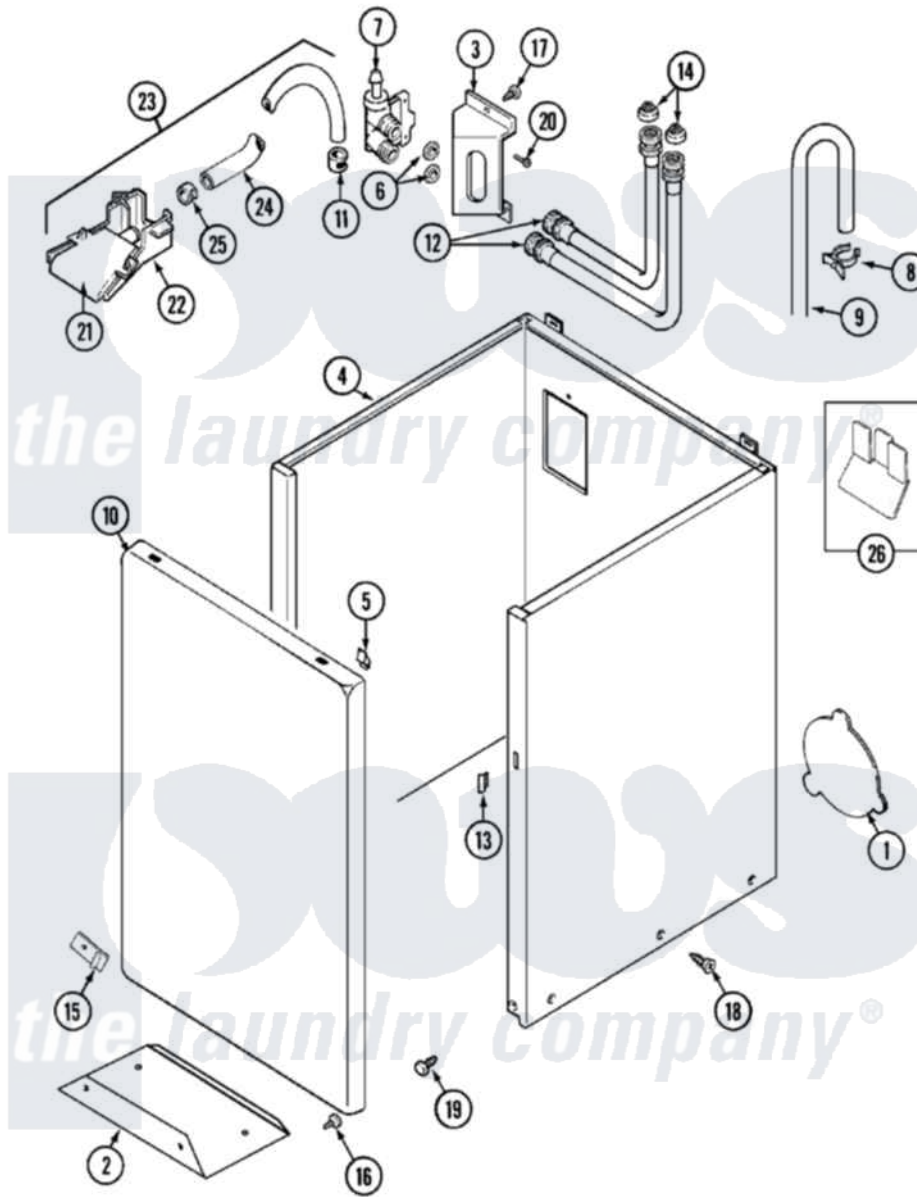

# Maytag LAT9557AAQ 02 - CABINET (LAT9557AAQ)

Maytag [Residential Maytag LAT9557AAQ Washer Parts](#) Parts Diagram 02 - CABINET (LAT9557AAQ)  
 Click on the part number to view part

Item	Original Part Number	Replaced By	Status	Part Description
1	22001683	<a href="#">22002924</a>		Plate, Access
"	211878		Not Available	PLATE, ACCESS
"	211294	<a href="#">90767</a>		Screw, 8A X 3/8 HeX Washer Head Tapping
2	<a href="#">213846</a>			Guard, Belt
3	22003217	<a href="#">3370225</a>		Screw
"	<a href="#">22002361</a>			Bracket, Water Valve
4	22002657		Not Available	CABINET ASSEMBLY (BSQ)
5	<a href="#">22001650</a>			Fastener, Spring
6	<a href="#">Y013783</a>			Washer, Inlet Hose
7	<a href="#">22002360</a>			Valve, Water
"	214337	<a href="#">96160</a>		Screen
8	22001815	<a href="#">22002765</a>		Clip, Hose
9	22002701	<a href="#">22003814</a>		Retainer, Drain Hose
"	22002700	<a href="#">22003410</a>		Hose, Drain
"	<a href="#">22001816</a>			Hose, Drain
10	<a href="#">22002658</a>			Panel, Front