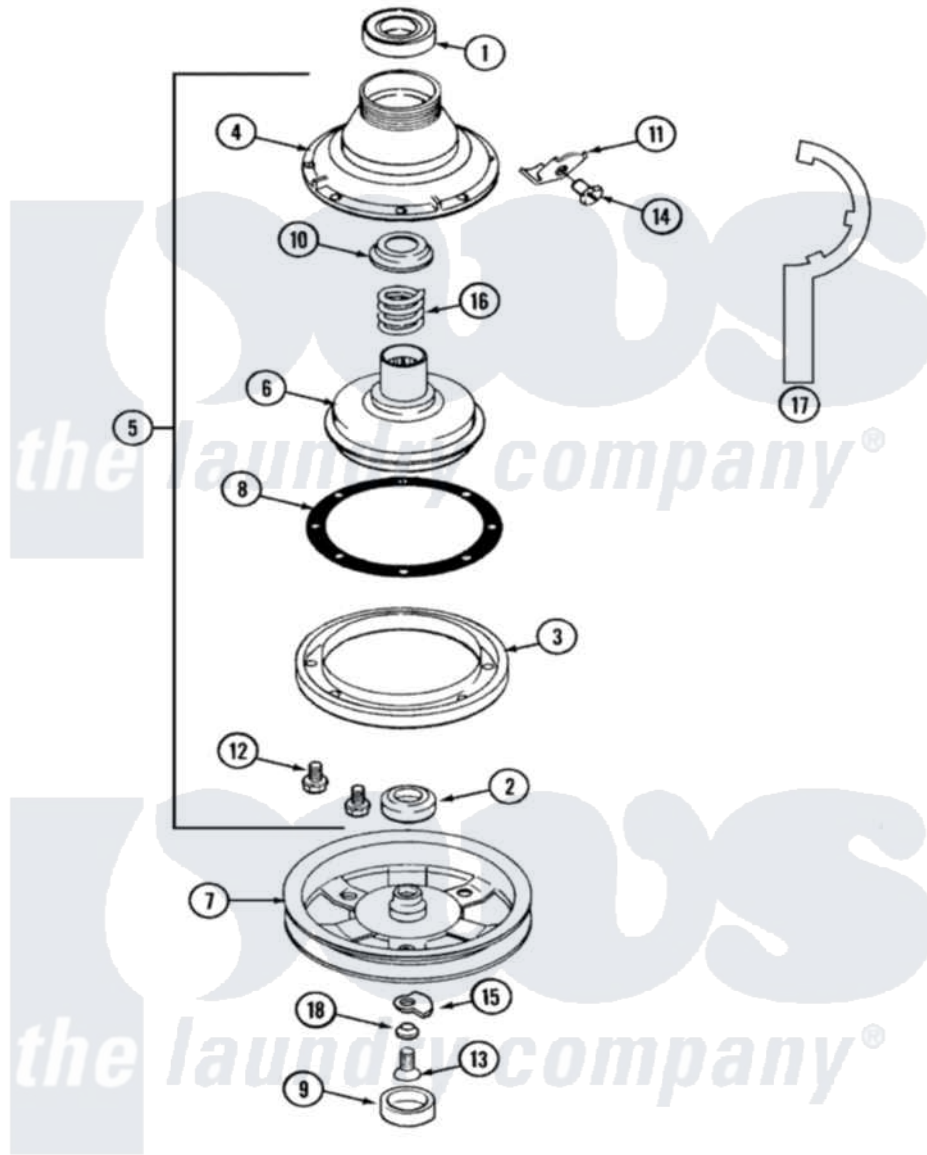

Maytag LAT9557AAQ 03 - CLUTCH, BRAKE & BELTS (LAT9557AAQ)

Maytag Residential Maytag LAT9557AAQ Washer Parts Parts Diagram 03 - CLUTCH, BRAKE & BELTS (LAT9557AAQ)
 Click on the part number to view part

| Item | Original Part Number | Replaced By | Status | Part Description |
|------|--------------------------|---------------------------|--------|------------------------------|
| 1 | Y200720 | 22003441 | | Bearing, Rear |
| 2 | 200835 | | | Bearing, Brake Rotor |
| 3 | 211043 | 6-2011900 | | Brake Asse |
| 4 | 211045 | 6-2011900 | | Brake Asse |
| 5 | 201190 | 6-2011900 | | Brake Asse |
| 6 | 201126 | 6-2011900 | | Brake Asse |
| 7 | 22002431 | 6-2301550 | | Pulley Assembly |
| 8 | 211042 | 6-2011900 | | Brake Asse |
| 9 | 22002428 | | | Cover, Dust |
| 10 | 211039 | 6-2011900 | | Brake Asse |
| 11 | 213325 | | | Clip, Retaining |
| 12 | 211000 | | | SCREW, BRAKE DRUM (HEX HEAD) |
| 13 | 211375 | 681582 | | Screw |
| 14 | 213326 | | | Bolt, Sems Retaining Clip |
| 15 | 211089 | | | Lug, Stop Pulley |
| 16 | 211041 | 6-2011900 | | Brake Asse |