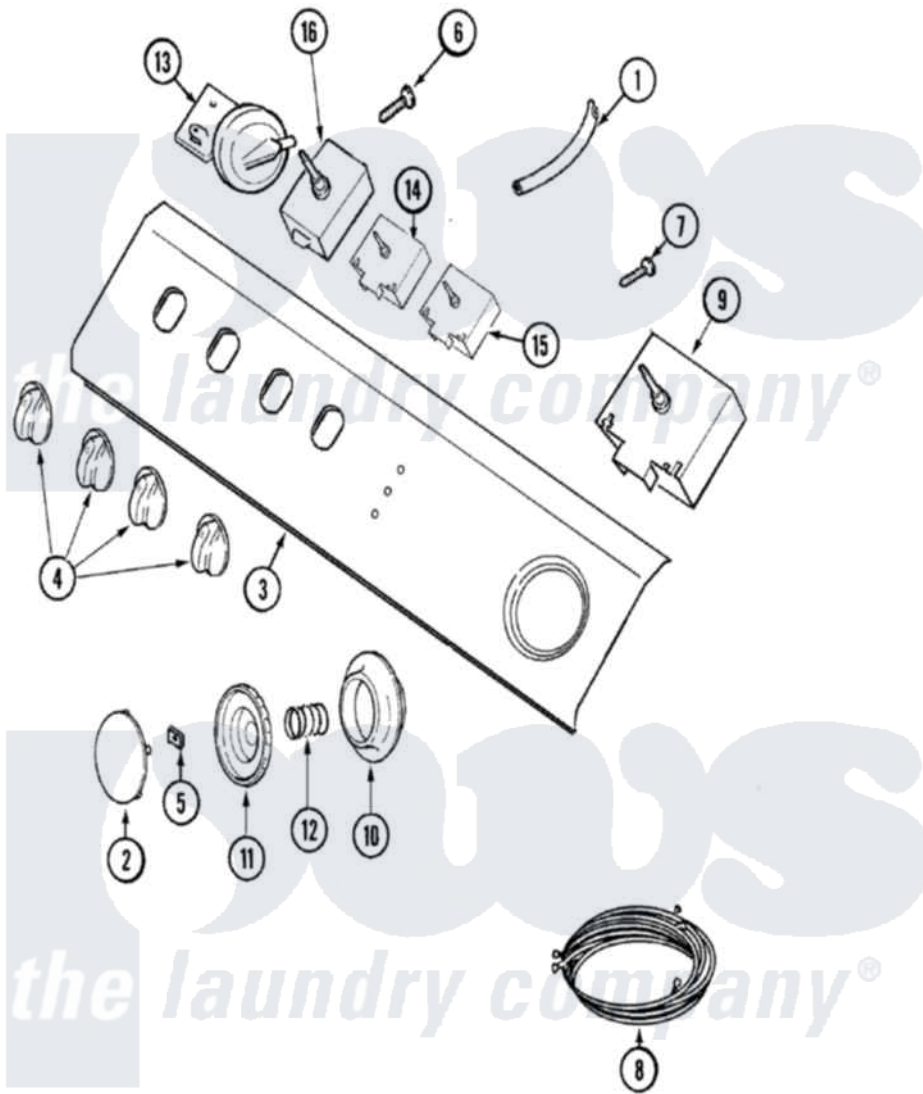

Maytag LAT9557AAQ 04 - CONTROL PANEL (LAT9557AAQ)

Maytag [Residential Maytag LAT9557AAQ Washer Parts](#) Parts Diagram 04 - CONTROL PANEL (LAT9557AAQ)
 Click on the part number to view part

Item	Original Part Number	Replaced By	Status	Part Description
1	22001036	22001619		Tube, Water Level Switch
2	33002347			Timer Knob Insert/Cap
3	22002691			Panel, Control
4	22002589			Knob, Selector
5	211605			Bezel, Timer Dial
6	22001662	8534058		Screw
7	22001661	3400094		Screw, 10-32 X 3/8
8	22002575			Wire Harness, Main
9	22002189	22004262		Timer
10	22002598	22003920		Dial Skirt
11	22001659			Timer Knob - Grey
12	211065			Spring, Index Wheel
13	22001775			4 Level Rotary Pressure Switch
14	22001825			Temperature Switch - Rotary
15	22001794			Switch, Rotary
16	22002578			Switch, Speed