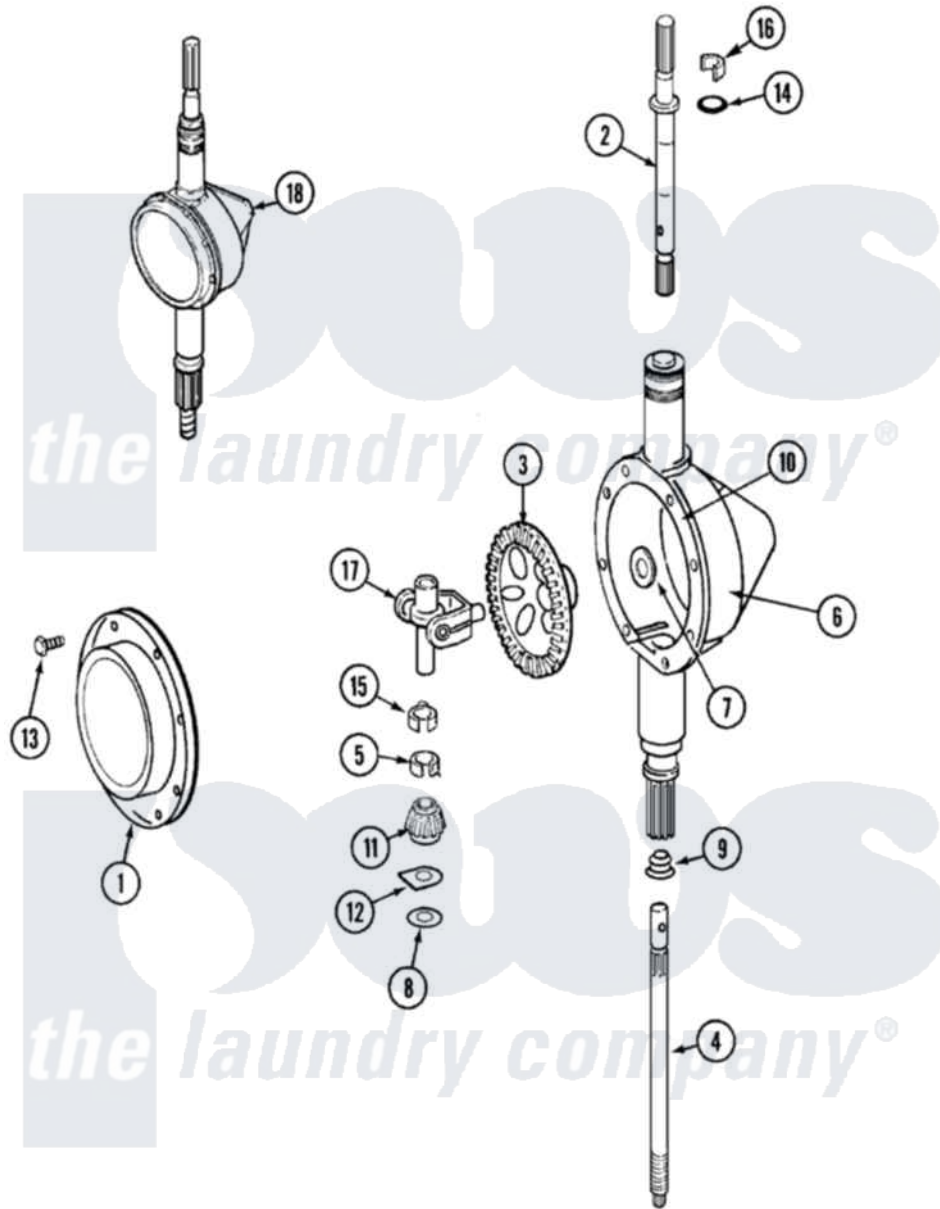

Maytag LAT9557AAQ 06 - TRANSMISSION (LAT9557AAQ)

Maytag Residential Maytag LAT9557AAQ Washer Parts Parts Diagram 06 - TRANSMISSION (LAT9557AAQ)
 Click on the part number to view part

Item	Original Part Number	Replaced By	Status	Part Description
1	206628			Cover, Transmission
2	22002415	6-2168983		Shaft- Agi
3	206713	6-2067130		Gear- Beve
4	12001450			Ctr Shaft W/Collar Andkeeper- Dp
5	22002353			Collar, Center Shaft
6	22002416	6-2300100		Assembly-
7	215394			Washer, Bevel Gear
8	211483	6-2114830		Washer- SP
9	206602	207843		Lip Seal Repair Kit
10	Y058700	675652		Adhesive
11	215401	W10221114		Pinion
12	215395			Plate, Clutch
13	215417		Not Available	SCREW, TRANSMISSION COVER
14	22002417			O-Ring AgitatOr Shaft
15	22002341			Collar, Lower Plastic Keeper

16	22002340		Collar, Agitator Shaft
17	206685	6-2066850	Yoke
18	22002126	6-2097750	Trans Dee