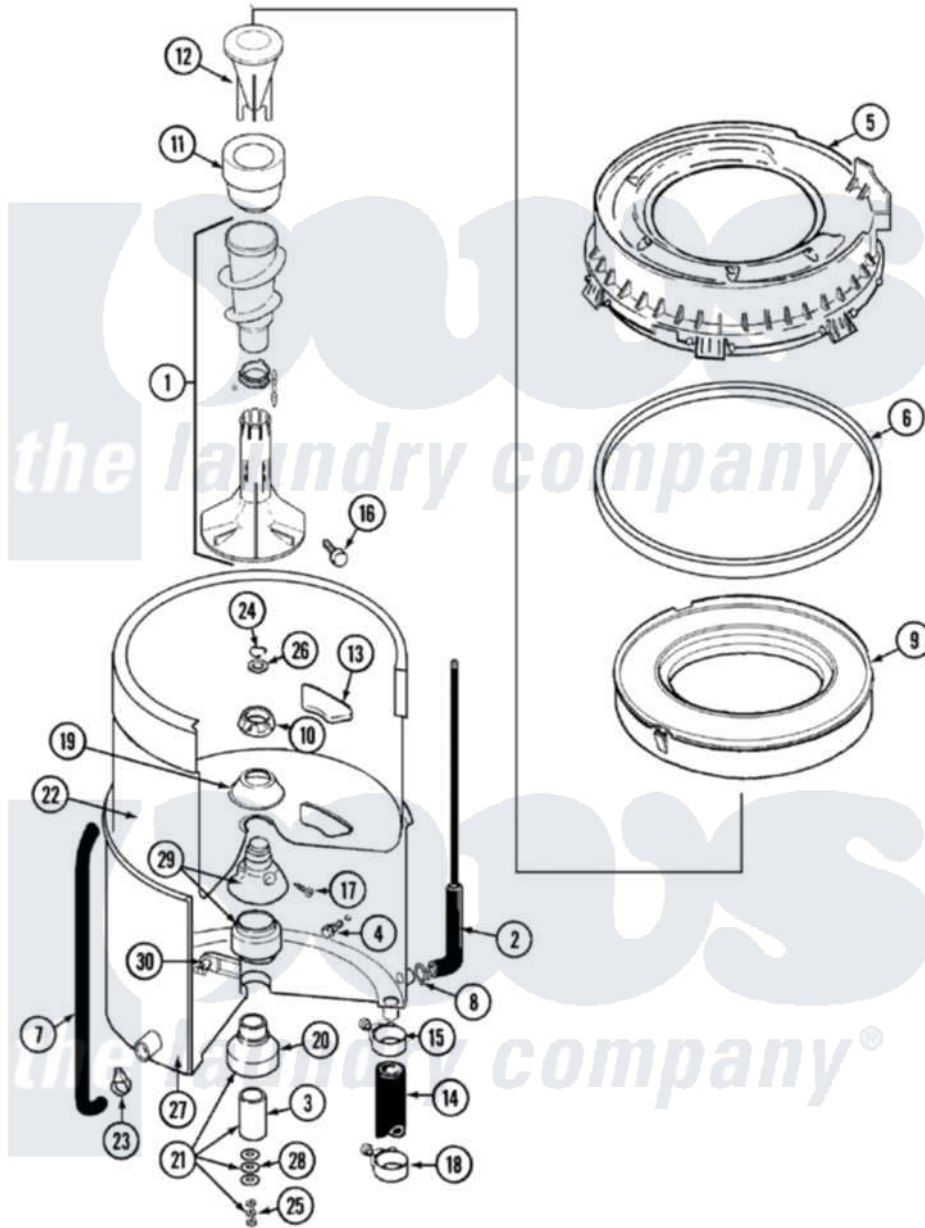

Maytag LAT9557AAQ 07 - TUB (LAT9557AAQ)

Maytag Residential Maytag LAT9557AAQ Washer Parts Parts Diagram 07 - TUB (LAT9557AAQ)
 Click on the part number to view part

Item	Original Part Number	Replaced By	Status	Part Description
1	22001821			Agitator Auger And Base Assembly
2	22001036	22001619		Tube, Water Level Switch
3	211130			Bearing Liner, Tub Bearing
4	200744	W10175939		Bolt
"	205254	W10175938		Bolt
5	22001299			Tub Cover And Gasket Assembly
6	Y22001201	22001007		Gasket, Cover To Tub
7	22001320			Tube, Bleach
8	211641			Clamp, 1-1/16"
9	22001142			Ring, Balance
10	211047	6-2110472		Nut- Clamp
11	22001805	21001905		Dispenser, Fabric
12	22001806	21001905		Dispenser, Fabric
13	207219			Filter, Self-Cleaning
14	213045			Hose, Outer Tub Part Not

14	213043		Used
15	22001640	285655	Clamp, Hose
16	22001819		L0cking Screw And O Ring
17	22001423		Set Screw, Mounting Stem
18	22001640	285655	Clamp, Hose
19	211210		Washer, Clamping Nut
20	200824	6-2040130	Tub Bearin
21	204013	6-2040130	Tub Bearin
22	22001139		Tub, Inner
23	205161	489503	Clamp
24	Y015667		Retaining Ring
25	Y054867		Washer, Lock
26	Y015666		Washer, Retaining -
27	22001114	Not Available	TUB, OUTER (EX. LARGE)
28	211100		Washer, Outer Tub
29	22001648	6-2095720	Mounting S
30	214434		Spout, Deflector