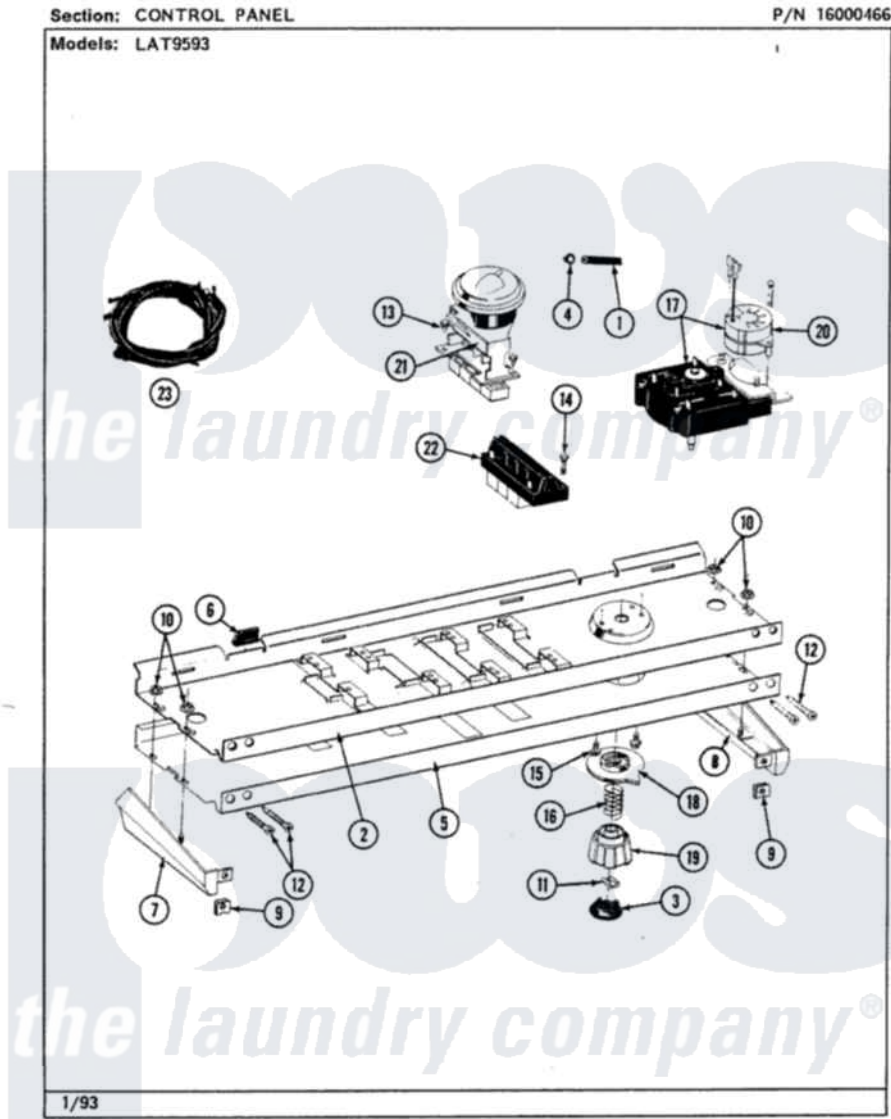

Maytag LAT9593AAL 04 - CONTROL PANEL

Maytag [Residential Maytag LAT9593AAL Washer Parts](#) Parts Diagram 04 - CONTROL PANEL
Click on the part number to view part

Item	Original Part Number	Replaced By	Status	Part Description
1	212942	22001619		Tube, Water Level Switch
2	214818			Back Up Plate
3	215821		Not Available	CAP, KNOB
4	410296	596669		Clamp, Manifold
5	208199		Not Available	FACIA, CONTROL
6	214897			Pad, Control Panel
7	207215		Not Available	END CAP LH
8	207216		Not Available	END CAP RH
9	214894			Fastener, End Cap
10	214872			Palnut, End Cap Note: Nut, Lamp Holder
11	211605			Bezel, Timer Dial
12	210932			Screw, No.8 X 9/16 Ctsk Note: Screw, Inlet Duct
13	211168	W10139210		Screw, 8-18 X 5/16
14	213117	67006908		Screw, Ice Rack
15	213966	3400014		Screw

16	211065		Spring, Index Wheel
17	208292		Timer
"	22001515	Not Available	MOTOR, TIMER
"	208196		Timer
18	215827	Not Available	TIMER DIAL SKIRT
19	215828		Knob, Timer
21	207361		4 Level Pressure Switch
22	207367	Not Available	TEMP CONTROL SWITCH - 4 BUTTON
23	208195	Not Available	HARNESS, WIRE
"	208293	Not Available	HARNESS, WIRE
24	216121	Not Available	MANUAL, USE & CARE
"	216122	Not Available	MANUAL, USE & CARE (FRCH)