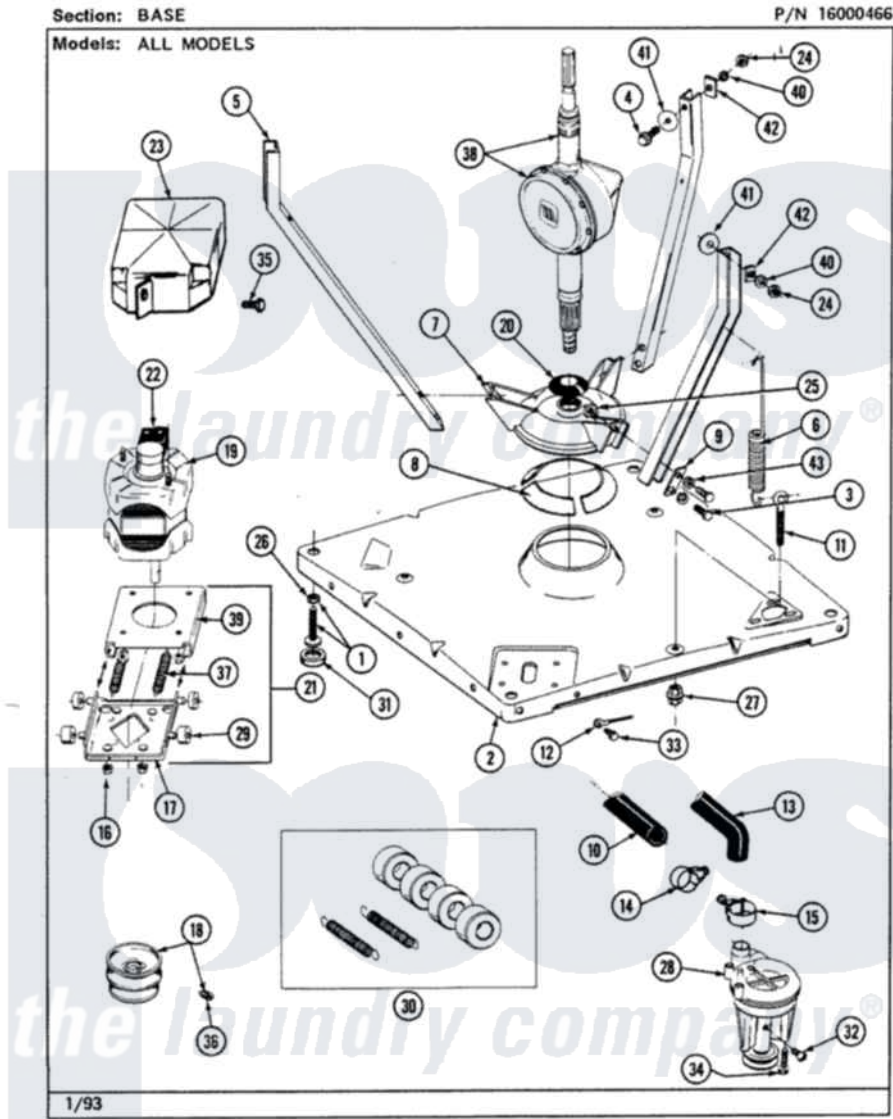

Maytag LAT9593AAW 01 - BASE

Maytag [Residential Maytag LAT9593AAW Washer Parts](#) Parts Diagram 01 - BASE
 Click on the part number to view part

Item	Original Part Number	Replaced By	Status	Part Description
1	Y302699	22003428		Leg, Adjustable
2	203274			Base With Damper Pads
3	Y015627			Screw- Hex
4	205254	W10175938		Bolt
"	200744	W10175939		Bolt
5	213053			Brace, Tub Part Not Used
6	213054			Centering Spring - 3 Used
7	203725			Damper W/Bolt And Clip
8	203956			Damper Pad Kit
9	213073			Washer, Double Brace
10	214767	22001448		Hose, Pump
11	213120	216416		Bolt, Eye/Centering Spring
12	204807			Ground Wire, Supp. Plte To Top Cover
13	213045			Hose, Outer Tub Part Not Used
14	200461	285655		Clamp, Hose