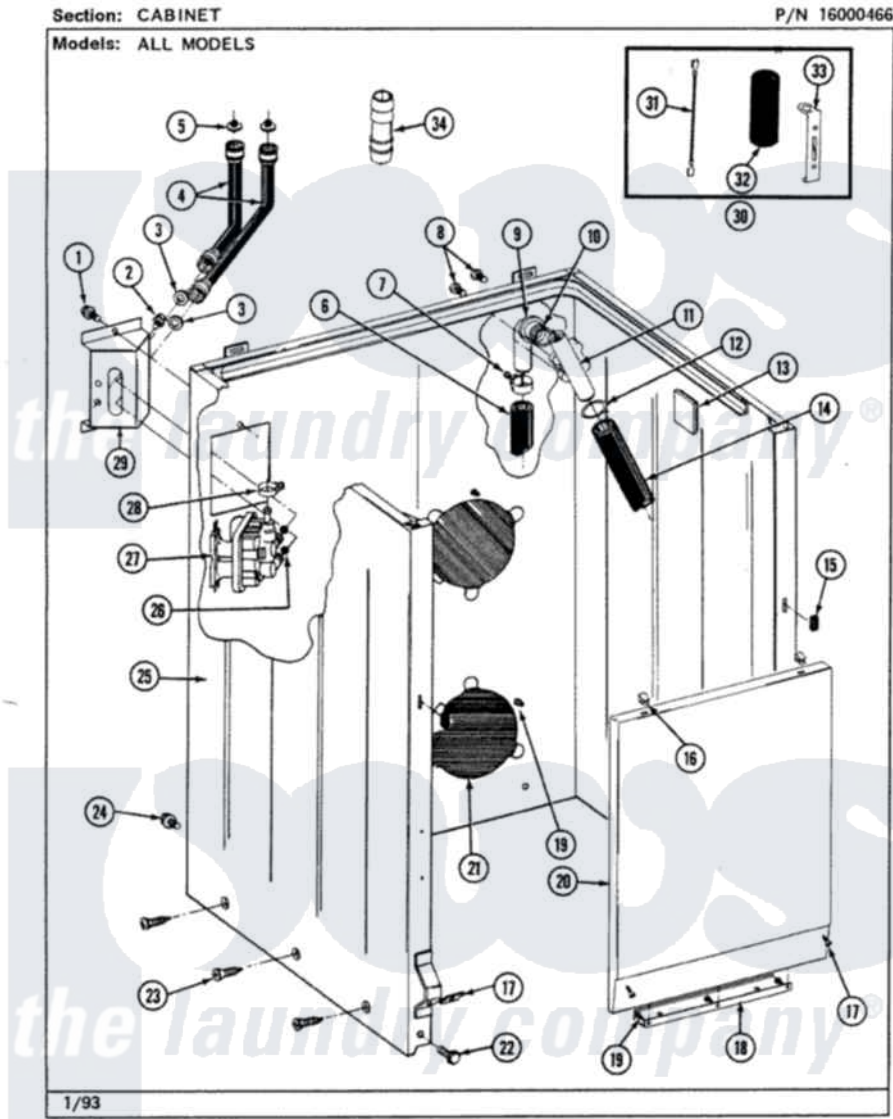

Maytag LAT9593AAW 02 - CABINET

Maytag [Residential Maytag LAT9593AAW Washer Parts](#) Parts Diagram 02 - CABINET
 Click on the part number to view part

Item	Original Part Number	Replaced By	Status	Part Description
1	212276	W10116760		Screw
2	Y313561			Screw----NA
3	Y013783			Washer, Inlet Hose
4	202860			Inlet Hose Assembly
5	200961	12001413		Strainer And Washer Kit
6	216017			Hose, Drain
7	200908	285655		Clamp, Hose
"	200461	285655		Clamp, Hose
8	Y014874			Screw, Idler Arm And Sleeve
9	Y216016	W10116738		Elbow
10	214765			Gasket, Siphon Break
11	206638			Siphon Break
12	200461	285655		Clamp, Hose
13	215058			Pad, Cabinet Bumper
14	214767	22001448		Hose, Pump
15	214376	22002331		Spacer, Front Panel

16	212982	22001650	Fastener, Spring
17	204439		Screw And Fstner Assembly
18	213846		Guard, Belt
19	211294	90767	Screw, 8A X 3/8 HeX Washer Head Tapping
20	212998		Not Available
			PANEL, FRONT (WHT)
21	211878		Not Available
			PLATE, ACCESS
22	213122	27001200	Screw
23	213007		Xfor Cabinet See Cabinet, Back
24	213007		Xfor Cabinet See Cabinet, Back
25	203319	22203319	Cabinet
26	214337	96160	Screen
27	205613		Water Valve
28	201575		Clamp, Hose
29	214812	22002361	Bracket, Water Valve
30	206103		Capacitor Kit
31	203237		No.17 Wire With Terminal
32	Y200832		Capacitor
33	211149		Clip, Capacitor