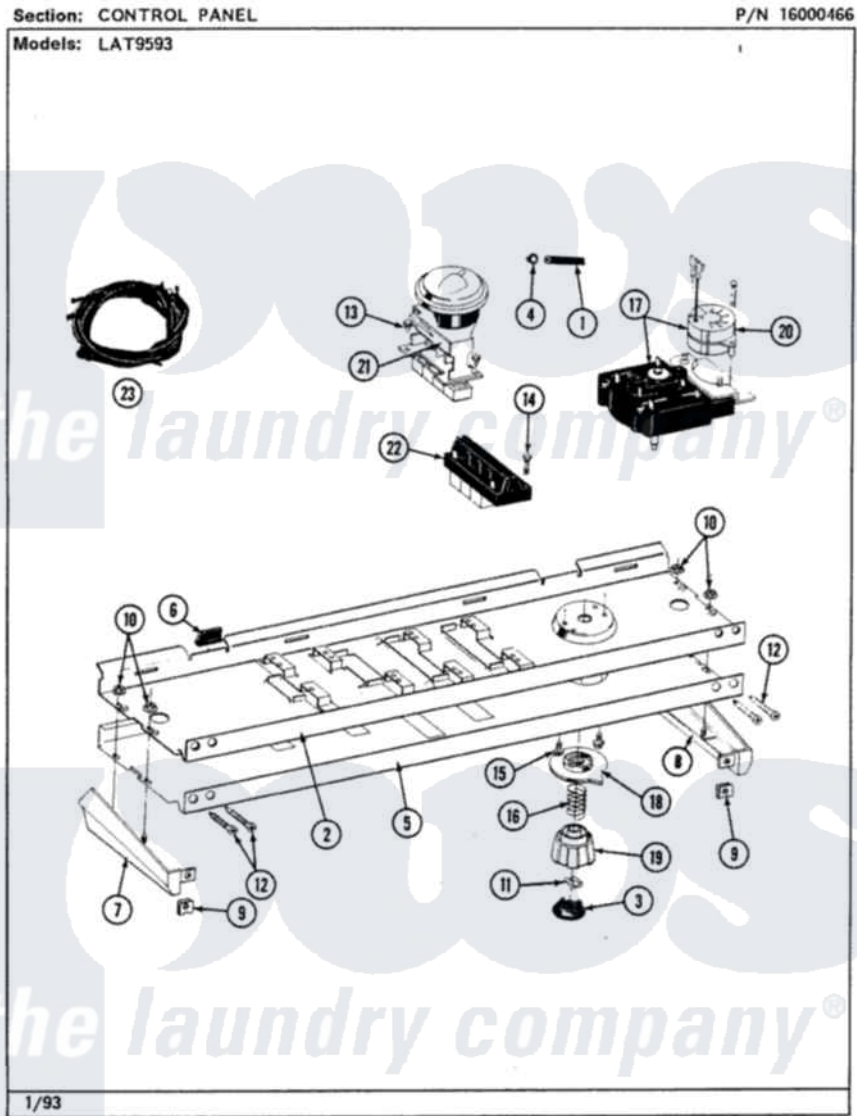

# Maytag LAT9593AAW 04 - CONTROL PANEL

Maytag [Residential Maytag LAT9593AAW Washer Parts](#) Parts Diagram 04 - CONTROL PANEL  
Click on the part number to view part

Item	Original Part Number	Replaced By	Status	Part Description
1	212942	<a href="#">22001619</a>		Tube, Water Level Switch
2	<a href="#">214818</a>			Back Up Plate
3	215821		Not Available	CAP, KNOB
4	410296	<a href="#">596669</a>		Clamp, Manifold
5	208199		Not Available	FACIA, CONTROL
6	<a href="#">214897</a>			Pad, Control Panel
7	207215		Not Available	END CAP LH
8	207216		Not Available	END CAP RH
9	<a href="#">214894</a>			Fastener, End Cap
10	<a href="#">214872</a>			Palnut, End Cap Note: Nut, Lamp Holder
11	<a href="#">211605</a>			Bezel, Timer Dial
12	<a href="#">210932</a>			Screw, No.8 X 9/16 Ctsk Note: Screw, Inlet Duct
13	211168	<a href="#">W10139210</a>		Screw, 8-18 X 5/16
14	213117	<a href="#">67006908</a>		Screw, Ice Rack
15	213966	<a href="#">3400014</a>		Screw

16	<a href="#">211065</a>		Spring, Index Wheel
17	<a href="#">208292</a>		Timer
"	22001515	Not Available	MOTOR, TIMER
"	<a href="#">208196</a>		Timer
18	215827	Not Available	TIMER DIAL SKIRT
19	<a href="#">215828</a>		Knob, Timer
21	<a href="#">207361</a>		4 Level Pressure Switch
22	207367	Not Available	TEMP CONTROL SWITCH - 4 BUTTON
23	208195	Not Available	HARNESS, WIRE
"	208293	Not Available	HARNESS, WIRE
24	216121	Not Available	MANUAL, USE & CARE
"	216122	Not Available	MANUAL, USE & CARE (FRCH)