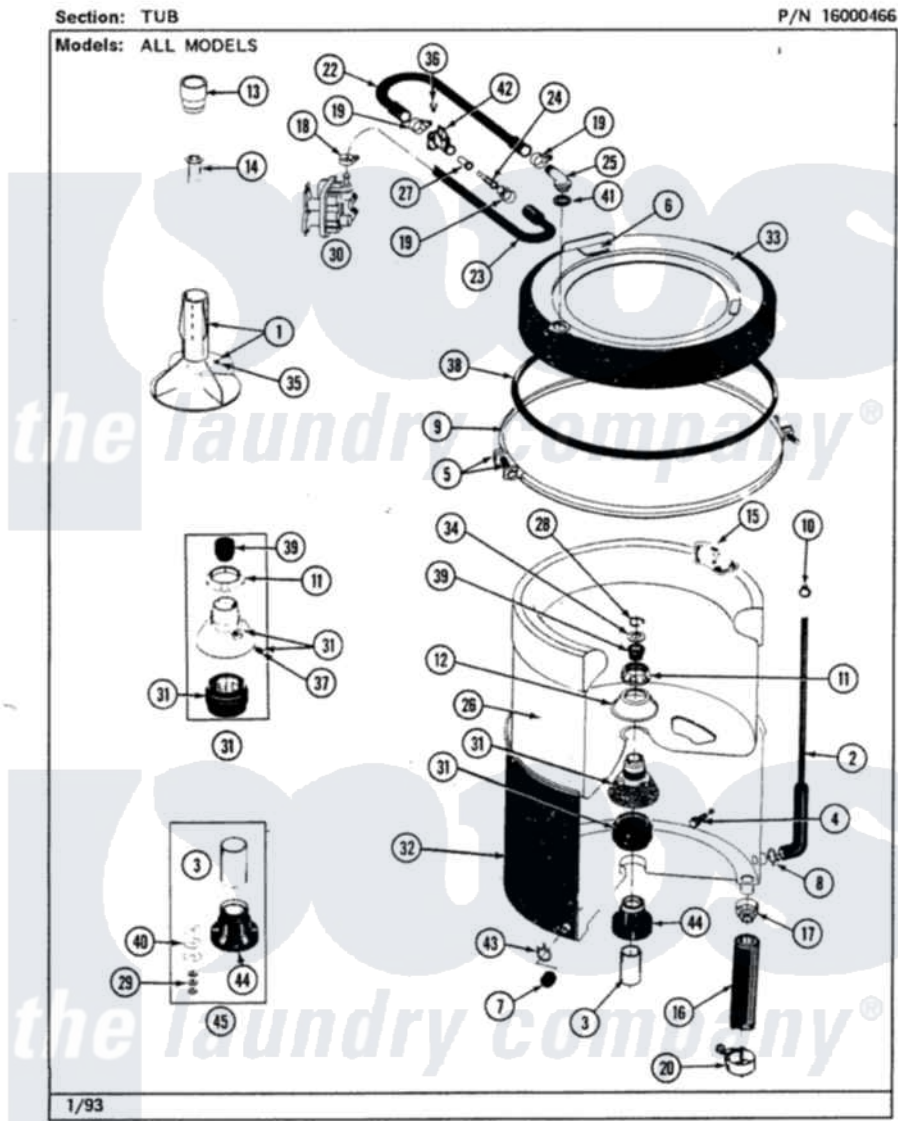

Maytag LAT9593AAW 07 - TUB

Maytag [Residential Maytag LAT9593AAW Washer Parts](#) Parts Diagram 07 - TUB
 Click on the part number to view part

Item	Original Part Number	Replaced By	Status	Part Description
1	207228			Agitator W/Lock Screw
2	212942	22001619		Tube, Water Level Switch
3	211130			Bearing Liner, Tub Bearing
4	200744	W10175939		Bolt
"	205254	W10175938		Bolt
5	205529			Nut And Bolt Kit For Tub Clam
6	215232			Bumper, Unbalance
7	214725			Cap For Spout-Outer Tub
8	211641			Clamp, 1-1/16"
9	200846			Clamp - Tub Cover
10	410296	596669		Clamp, Manifold
11	211047	6-2110472		Nut- Clamp
12	211210			Washer, Clamping Nut
13	215721			Dispensing Cap
14	215733			Dispensing Cup
15	207219			Filter, Self-Cleaning

16	213045		Hose, Outer Tub Part Not Used
17	200900	616099	Clamp
18	201575		Clamp, Hose
19	202515	596669	Clamp, Manifold
20	202574	3367052	Clamp, Hose
21	204013	6-2040130	Tub Bearin
22	Y215234		Hose, Injector Fill
23	213013		Hose, Injector
24	213015		Nozzle, Injector
25	215235		Tube, Injector
26	207831	Not Available	TUB, INNER (W/PLUG)
27	213016	216201	Nozzle
28	Y015667		Retaining Ring
29	Y054867		Washer, Lock
30	205613		Water Valve
31	204012	6-2095720	Mounting S
32	205484		Tub, Outer Part Not Used
33	206380	Not Available	COVER, TUB
34	Y015666		Washer, Retaining -
35	206478	Not Available	SCREW & WASHER FOR AGITATOR
36	312620		Screw, Sems
37	211618	22001423	Set Screw, Mounting Stem
38	211232		Seal, Tub Cover
39	Y0A4298	6-0A57420	Seal- Agitator
40	211100		Washer, Outer Tub
41	215233		Seal For Injector Tube
42	215447		Sleeve For Injector
43	214739	596669	Clamp, Manifold
44	200824	6-2040130	Tub Bearin