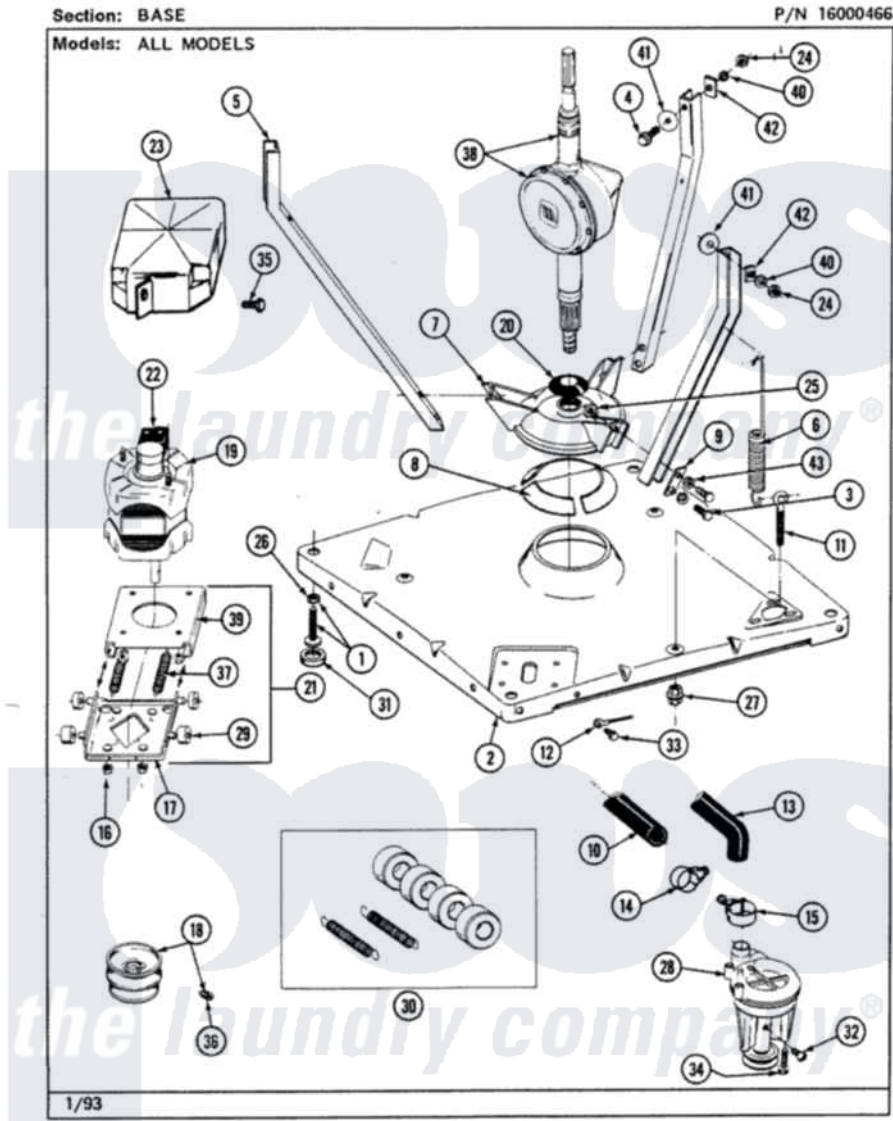

# Maytag LAT9593ABL 01 - BASE

Maytag Residential Maytag LAT9593ABL Washer Parts Parts Diagram 01 - BASE  
Click on the part number to view part

Item	Original Part Number	Replaced By	Status	Part Description
1	Y302699	<a href="#">22003428</a>		Leg, Adjustable
2	<a href="#">203274</a>			Base With Damper Pads
3	<a href="#">Y015627</a>			Screw- Hex
4	205254	<a href="#">W10175938</a>		Bolt
"	200744	<a href="#">W10175939</a>		Bolt
5	<a href="#">213053</a>			Brace, Tub Part Not Used
6	<a href="#">213054</a>			Centering Spring - 3 Used
7	<a href="#">203725</a>			Damper W/Bolt And Clip
8	<a href="#">203956</a>			Damper Pad Kit
9	<a href="#">213073</a>			Washer, Double Brace
10	214767	<a href="#">22001448</a>		Hose, Pump
11	213120	<a href="#">216416</a>		Bolt, Eye/Centering Spring
12	<a href="#">204807</a>			Ground Wire, Supp. Plte To Top Cover
13	<a href="#">213045</a>			Hose, Outer Tub Part Not Used
14	200461	<a href="#">285655</a>		Clamp, Hose