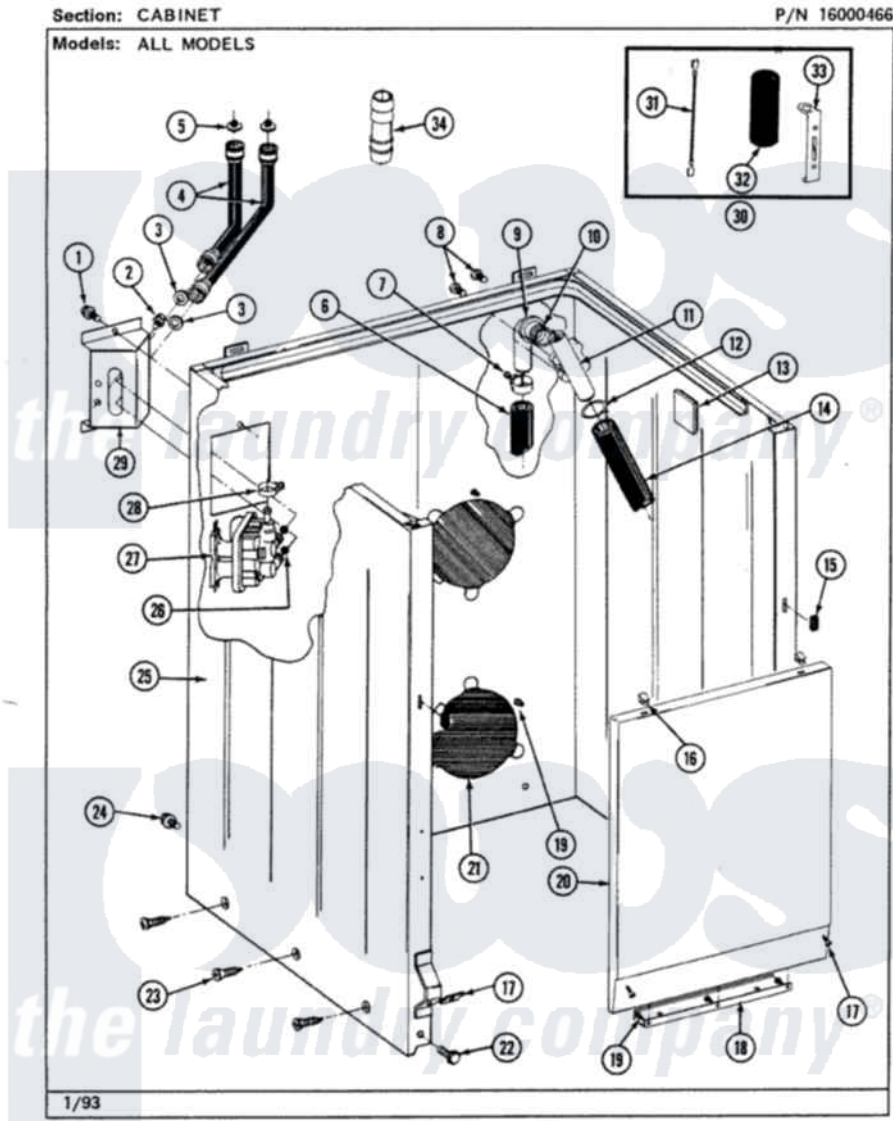

Maytag LAT9593ABL 02 - CABINET

Maytag Residential Maytag LAT9593ABL Washer Parts Parts Diagram 02 - CABINET
 Click on the part number to view part

Item	Original Part Number	Replaced By	Status	Part Description
1	212276	W10116760		Screw
2	Y313561			Screw---NA
3	Y013783			Washer, Inlet Hose
4	202860			Inlet Hose Assembly
5	200961	12001413		Strainer And Washer Kit
6	216017			Hose, Drain
7	200908	285655		Clamp, Hose
"	200461	285655		Clamp, Hose
8	Y014874			Screw, Idler Arm And Sleeve
9	Y216016	W10116738		Elbow
10	214765			Gasket, Siphon Break
11	206638			Siphon Break
12	200461	285655		Clamp, Hose
13	215058			Pad, Cabinet Bumper
14	214767	22001448		Hose, Pump
15	214376	22002331		Spacer, Front Panel

16	212982	22001650	Fastener, Spring
17	204439		Screw And Fstner Assembly
18	213846		Guard, Belt
19	211294	90767	Screw, 8A X 3/8 HeX Washer Head Tapping
20	212998L		Not Available FRONT PANEL-ALMOND
21	211878		Not Available PLATE, ACCESS
22	213122	27001200	Screw
23	213007		Xfor Cabinet See Cabinet, Back
24	213007		Xfor Cabinet See Cabinet, Back
25	203319L		Not Available (ALMOND)
26	214337	96160	Screen
27	205613		Water Valve
28	201575		Clamp, Hose
29	214812	22002361	Bracket, Water Valve
30	206103		Capacitor Kit
31	203237		No.17 Wire With Terminal
32	Y200832		Capacitor
33	211149		Clip, Capacitor