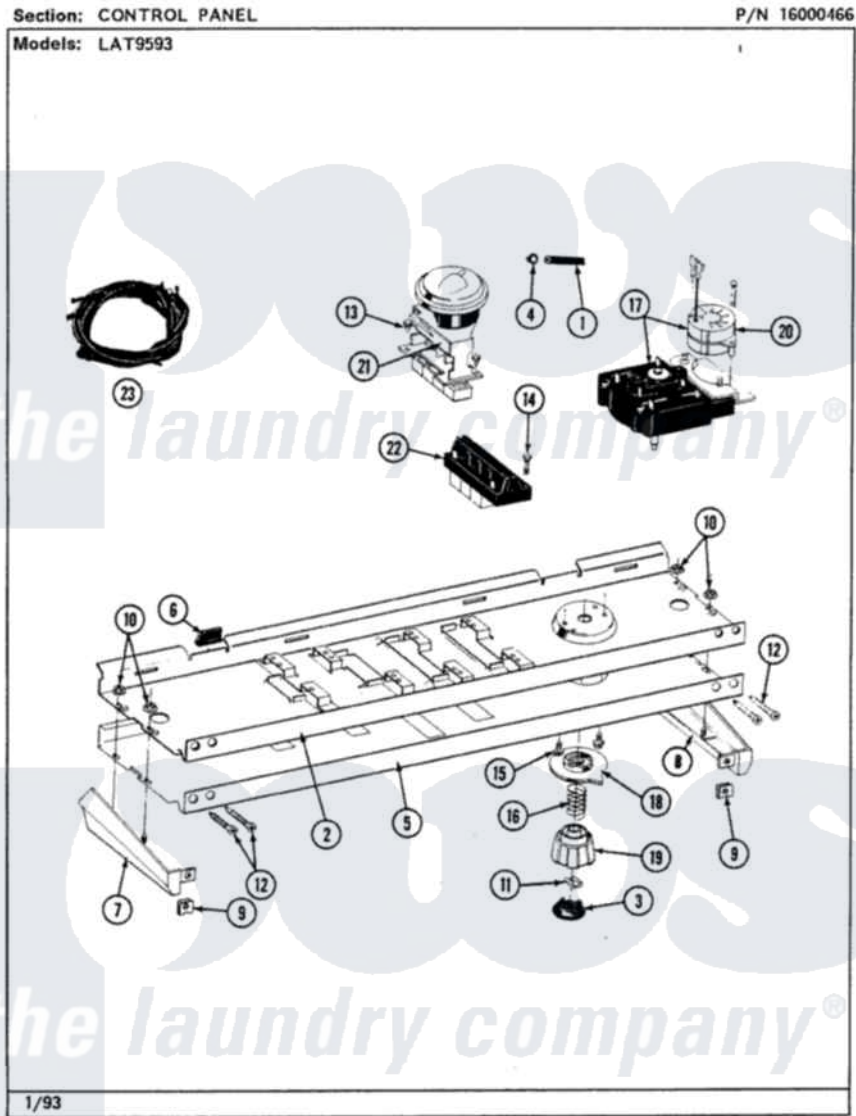

Maytag LAT9593ABL 04 - CONTROL PANEL

Maytag [Residential Maytag LAT9593ABL Washer Parts](#) Parts Diagram 04 - CONTROL PANEL
Click on the part number to view part

Item	Original Part Number	Replaced By	Status	Part Description
1	212942	22001619		Tube, Water Level Switch
2	214818			Back Up Plate
3	215821		Not Available	CAP, KNOB
4	410296	596669		Clamp, Manifold
5	208199		Not Available	FACIA, CONTROL
6	214897			Pad, Control Panel
7	207215		Not Available	END CAP LH
8	207216		Not Available	END CAP RH
9	214894			Fastener, End Cap
10	214872			Palnut, End Cap Note: Nut, Lamp Holder
11	211605			Bezel, Timer Dial
12	210932			Screw, No.8 X 9/16 Ctsk Note: Screw, Inlet Duct
13	211168	W10139210		Screw, 8-18 X 5/16
14	213117	67006908		Screw, Ice Rack
15	213966	3400014		Screw

16	211065		Spring, Index Wheel
17	208292		Timer
"	22001515	Not Available	MOTOR, TIMER
"	208196		Timer
18	215827	Not Available	TIMER DIAL SKIRT
19	215828		Knob, Timer
21	207361		4 Level Pressure Switch
22	207367	Not Available	TEMP CONTROL SWITCH - 4 BUTTON
23	208195	Not Available	HARNESS, WIRE
"	208293	Not Available	HARNESS, WIRE
24	216121	Not Available	MANUAL, USE & CARE
"	216122	Not Available	MANUAL, USE & CARE (FRCH)