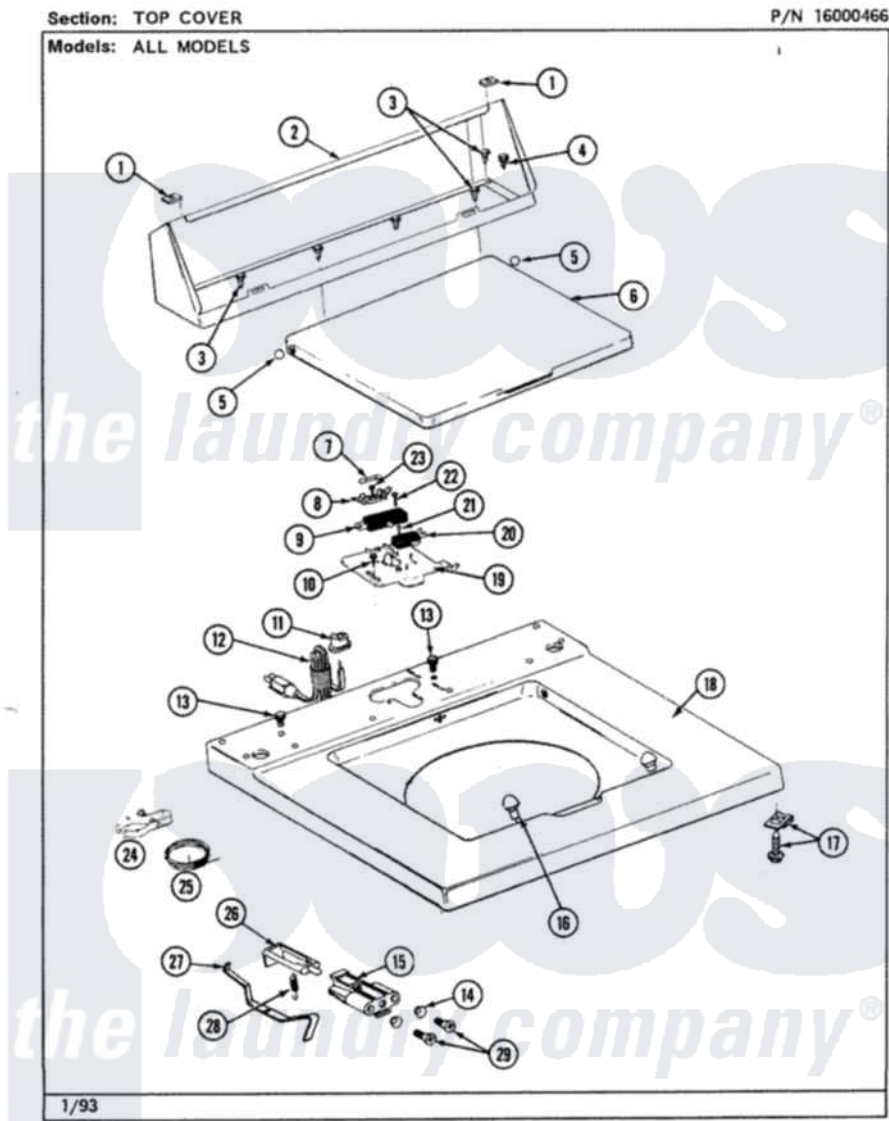

Maytag LAT9593ABL 05 - TOP COVER

Maytag Residential Maytag LAT9593ABL Washer Parts Parts Diagram 05 - TOP COVER
 Click on the part number to view part

Item	Original Part Number	Replaced By	Status	Part Description
1	215075			Fastener, Control Panel To Console
2	205635L		Not Available	CONSOLE (ALM)
3	211294	90767		Screw, 8A X 3/8 HeX Washer Head Tapping
4	Y313559			Screw
5	211726			Hinge, Ball Lid
6	216073L		Not Available	(ALMOND)----NA
7	207168	22001682		Switch Assembly, Lid W/4amp Fuse
8	207167			Block, Fuse
9	205415	279347		Switch-Lid
10	207159	489355		Screw, 8 X 1/2
11	211881			Grommet, Cord Part Not Used-Gas Models Only
12	210186	3370225		Screw
"	208194	22003062		Cord, Power
13	210186	3370225		Screw

14	211500		Washer, Bracket To Top Cover
15	214279	204968	Plunger And Bracket Assembly--W
16	212716		Bumper, Lid
17	204445		Screw And Fastener Assembly
18	207172L		Top Cover Assembly ALM---NA
19	Y215699	22001678	Bracket, Switch And Fuse
20	207166		Switch, Check
21	912012	3400409	Screw
22	213501		Screw, No.6-20 X 1-1/8 Inch
23	Y311711		Screw, Fuse Block
24	301548		Clamp, Ground Wire
25	311155		Ground Wire And Clamp
26	215700	Not Available	LID SWITCH PLUNGER
27	215704		Lever, Unbalance
28	213720		Spring, Lid Switch
29	910182	25-7809	Screw, No.6-20 1/2 Flthd Torx