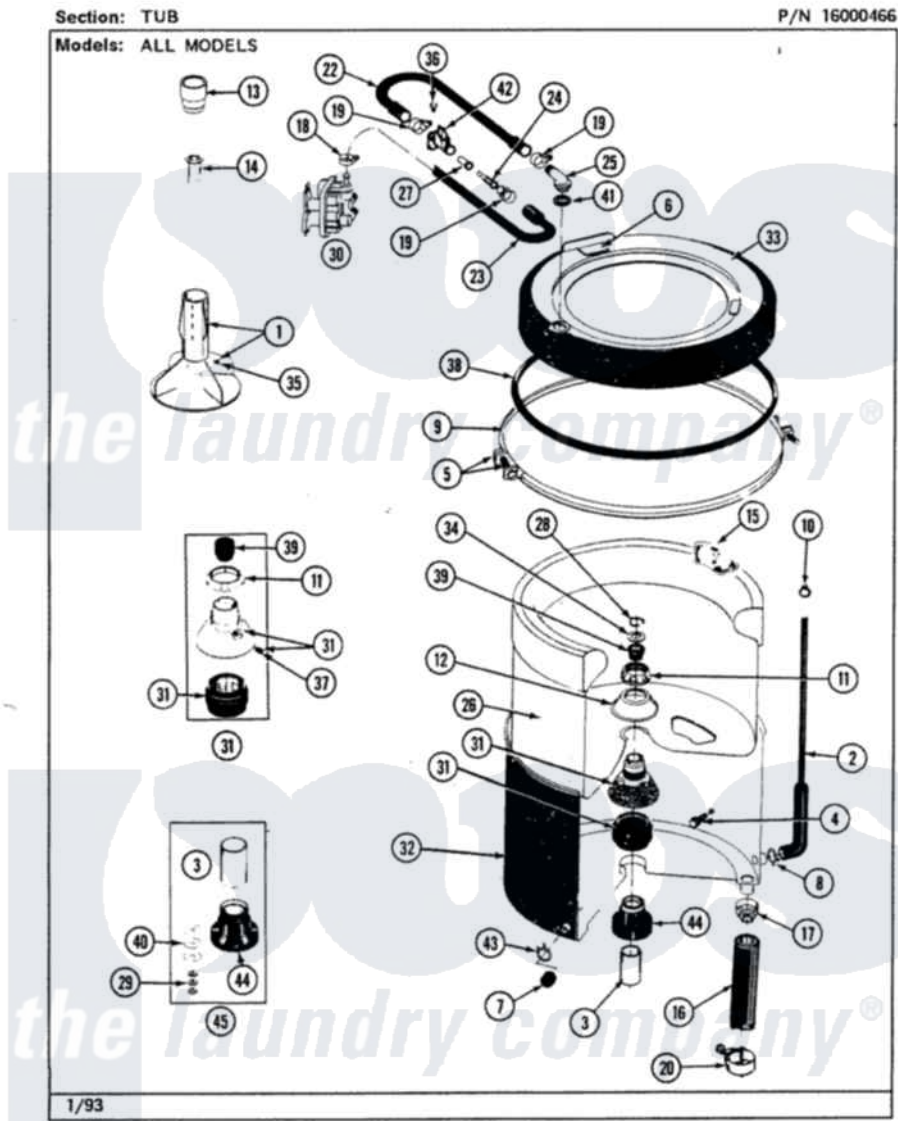

# Maytag LAT9593ABL 07 - TUB

Maytag [Residential Maytag LAT9593ABL Washer Parts](#) Parts Diagram 07 - TUB  
Click on the part number to view part

Item	Original Part Number	Replaced By	Status	Part Description
1	<a href="#">207228</a>			Agitator W/Lock Screw
2	212942	<a href="#">22001619</a>		Tube, Water Level Switch
3	<a href="#">211130</a>			Bearing Liner, Tub Bearing
4	200744	<a href="#">W10175939</a>		Bolt
"	205254	<a href="#">W10175938</a>		Bolt
5	<a href="#">205529</a>			Nut And Bolt Kit For Tub Clam
6	<a href="#">215232</a>			Bumper, Unbalance
7	<a href="#">214725</a>			Cap For Spout-Outer Tub
8	<a href="#">211641</a>			Clamp, 1-1/16"
9	<a href="#">200846</a>			Clamp - Tub Cover
10	410296	<a href="#">596669</a>		Clamp, Manifold
11	211047	<a href="#">6-2110472</a>		Nut- Clamp
12	<a href="#">211210</a>			Washer, Clamping Nut
13	<a href="#">215721</a>			Dispensing Cap
14	<a href="#">215733</a>			Dispensing Cup
15	<a href="#">207219</a>			Filter, Self-Cleaning