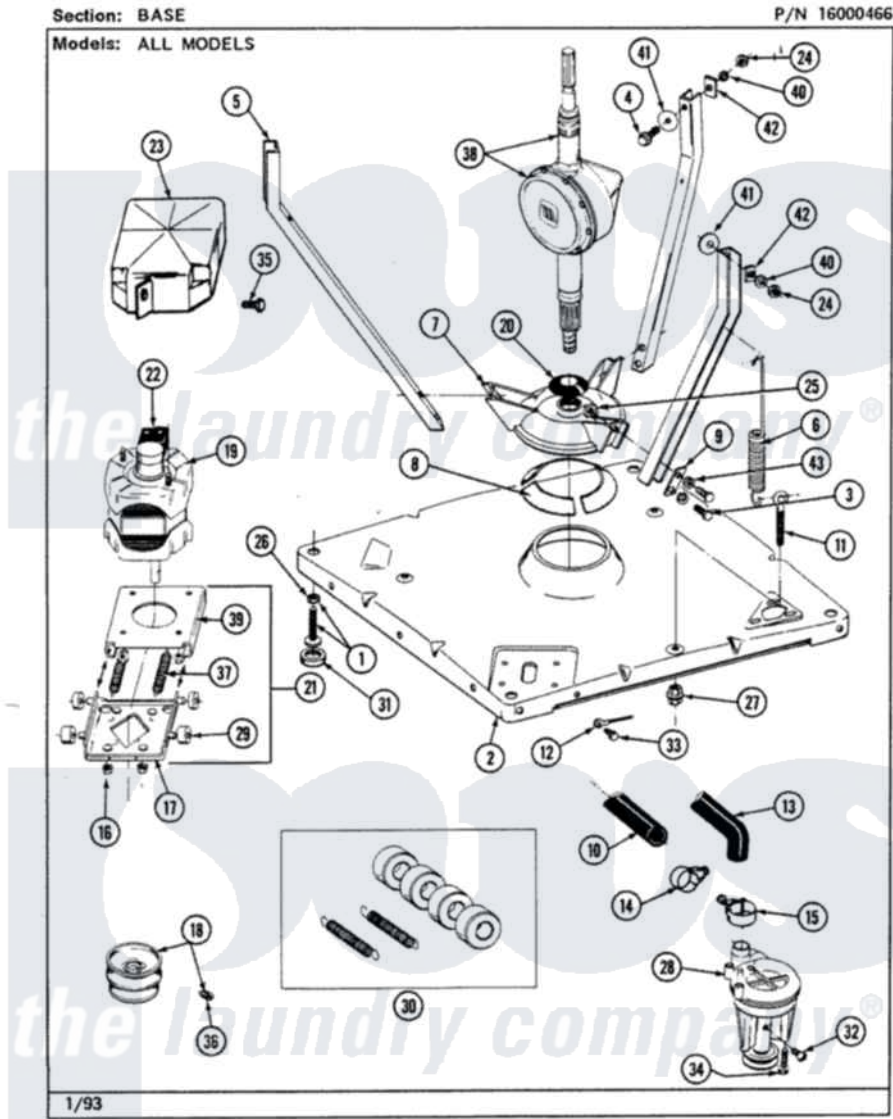

Maytag LAT9593ABW 01 - BASE

Maytag [Residential Maytag LAT9593ABW Washer Parts](#) Parts Diagram 01 - BASE
 Click on the part number to view part

Item	Original Part Number	Replaced By	Status	Part Description
1	Y302699	22003428		Leg, Adjustable
2	203274			Base With Damper Pads
3	Y015627			Screw- Hex
4	205254	W10175938		Bolt
"	200744	W10175939		Bolt
5	213053			Brace, Tub Part Not Used
6	213054			Centering Spring - 3 Used
7	203725			Damper W/Bolt And Clip
8	203956			Damper Pad Kit
9	213073			Washer, Double Brace
10	214767	22001448		Hose, Pump
11	213120	216416		Bolt, Eye/Centering Spring
12	204807			Ground Wire, Supp. Plte To Top Cover
13	213045			Hose, Outer Tub Part Not Used
14	200461	285655		Clamp, Hose