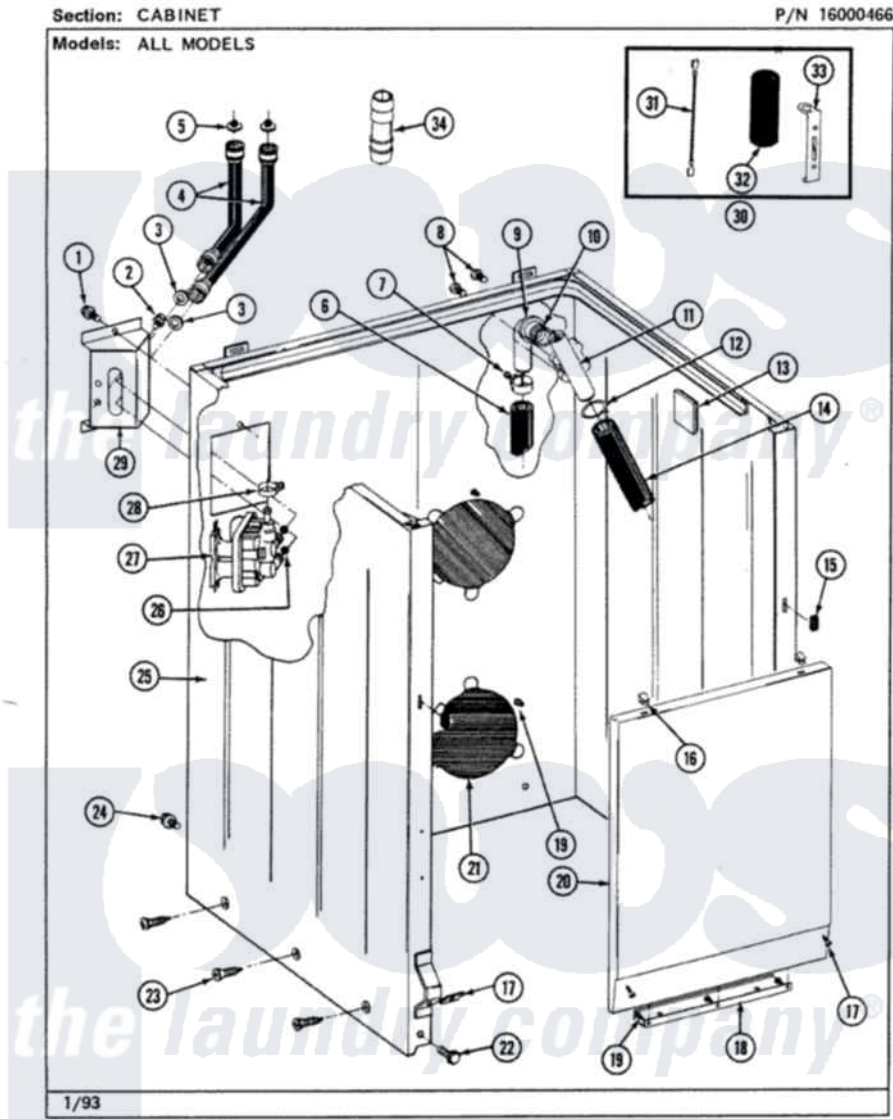

# Maytag LAT9593ABW 02 - CABINET

Maytag [Residential Maytag LAT9593ABW Washer Parts](#) Parts Diagram 02 - CABINET  
 Click on the part number to view part

Item	Original Part Number	Replaced By	Status	Part Description
1	212276	<a href="#">W10116760</a>		Screw
2	<a href="#">Y313561</a>			Screw----NA
3	<a href="#">Y013783</a>			Washer, Inlet Hose
4	<a href="#">202860</a>			Inlet Hose Assembly
5	200961	<a href="#">12001413</a>		Strainer And Washer Kit
6	<a href="#">216017</a>			Hose, Drain
7	200908	<a href="#">285655</a>		Clamp, Hose
"	200461	<a href="#">285655</a>		Clamp, Hose
8	<a href="#">Y014874</a>			Screw, Idler Arm And Sleeve
9	Y216016	<a href="#">W10116738</a>		Elbow
10	<a href="#">214765</a>			Gasket, Siphon Break
11	<a href="#">206638</a>			Siphon Break
12	200461	<a href="#">285655</a>		Clamp, Hose
13	<a href="#">215058</a>			Pad, Cabinet Bumper
14	214767	<a href="#">22001448</a>		Hose, Pump
15	214376	<a href="#">22002331</a>		Spacer, Front Panel

16	212982	<a href="#">22001650</a>	Fastener, Spring
17	<a href="#">204439</a>		Screw And Fstner Assembly
18	<a href="#">213846</a>		Guard, Belt
19	211294	<a href="#">90767</a>	Screw, 8A X 3/8 HeX Washer Head Tapping
20	212998		Not Available
			PANEL, FRONT (WHT)
21	211878		Not Available
			PLATE, ACCESS
22	213122	<a href="#">27001200</a>	Screw
23	<a href="#">213007</a>		Xfor Cabinet See Cabinet, Back
24	<a href="#">213007</a>		Xfor Cabinet See Cabinet, Back
25	203319	<a href="#">22203319</a>	Cabinet
26	214337	<a href="#">96160</a>	Screen
27	<a href="#">205613</a>		Water Valve
28	<a href="#">201575</a>		Clamp, Hose
29	214812	<a href="#">22002361</a>	Bracket, Water Valve
30	<a href="#">206103</a>		Capacitor Kit
31	<a href="#">203237</a>		No.17 Wire With Terminal
32	<a href="#">Y200832</a>		Capacitor
33	<a href="#">211149</a>		Clip, Capacitor