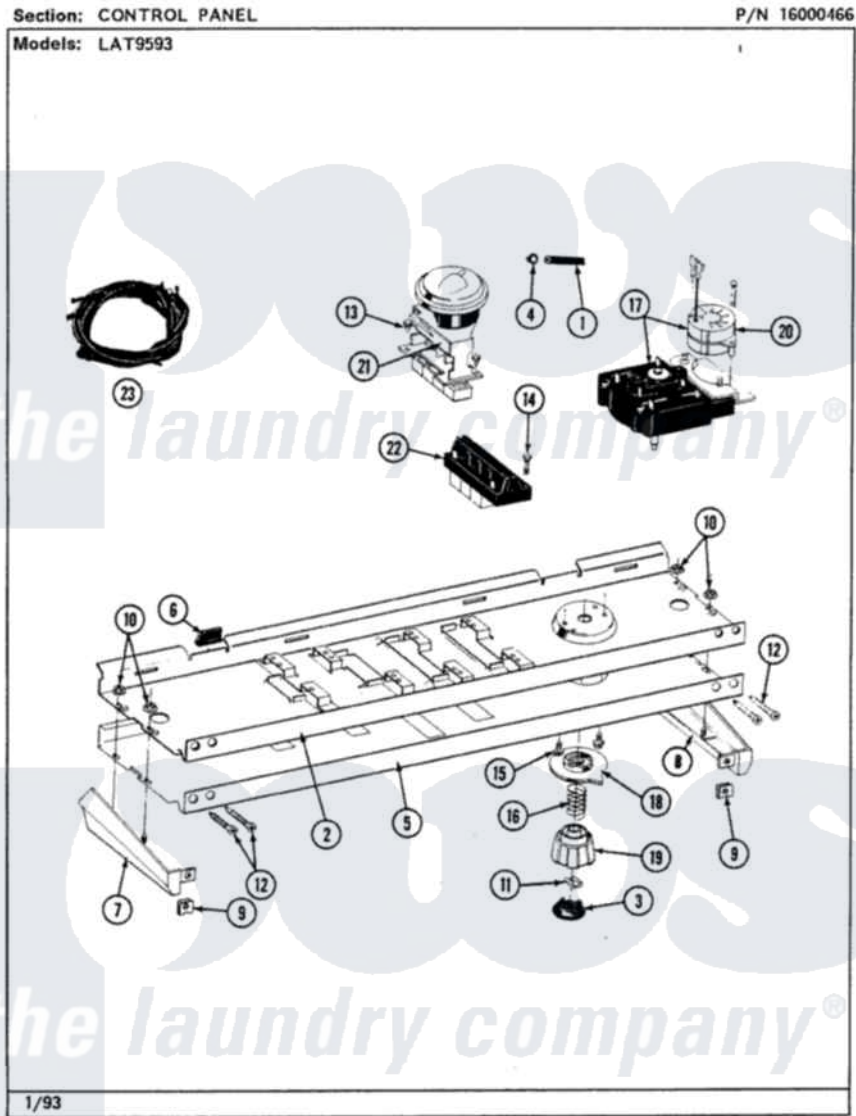

# Maytag LAT9593ABW 04 - CONTROL PANEL

Maytag [Residential Maytag LAT9593ABW Washer Parts](#) Parts Diagram 04 - CONTROL PANEL  
Click on the part number to view part

Item	Original Part Number	Replaced By	Status	Part Description
1	212942	<a href="#">22001619</a>		Tube, Water Level Switch
2	<a href="#">214818</a>			Back Up Plate
3	215821		Not Available	CAP, KNOB
4	410296	<a href="#">596669</a>		Clamp, Manifold
5	208199		Not Available	FACIA, CONTROL
6	<a href="#">214897</a>			Pad, Control Panel
7	207215		Not Available	END CAP LH
8	207216		Not Available	END CAP RH
9	<a href="#">214894</a>			Fastener, End Cap
10	<a href="#">214872</a>			Palnut, End Cap Note: Nut, Lamp Holder
11	<a href="#">211605</a>			Bezel, Timer Dial
12	<a href="#">210932</a>			Screw, No.8 X 9/16 Ctsk Note: Screw, Inlet Duct
13	211168	<a href="#">W10139210</a>		Screw, 8-18 X 5/16
14	213117	<a href="#">67006908</a>		Screw, Ice Rack
15	213966	<a href="#">3400014</a>		Screw

16	<a href="#">211065</a>		Spring, Index Wheel
17	<a href="#">208292</a>		Timer
"	22001515	Not Available	MOTOR, TIMER
"	<a href="#">208196</a>		Timer
18	215827	Not Available	TIMER DIAL SKIRT
19	<a href="#">215828</a>		Knob, Timer
21	<a href="#">207361</a>		4 Level Pressure Switch
22	207367	Not Available	TEMP CONTROL SWITCH - 4 BUTTON
23	208195	Not Available	HARNESS, WIRE
"	208293	Not Available	HARNESS, WIRE
24	216121	Not Available	MANUAL, USE & CARE
"	216122	Not Available	MANUAL, USE & CARE (FRCH)