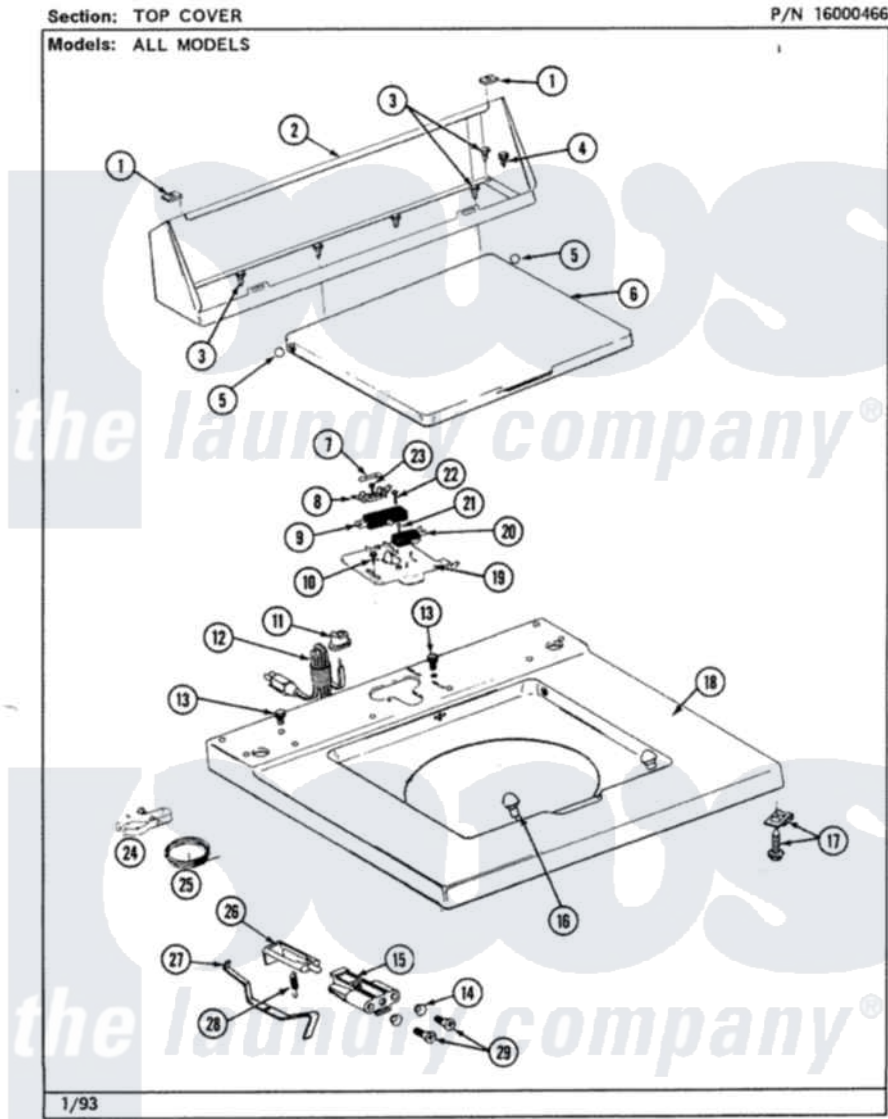

Maytag LAT9593ABW 05 - TOP COVER

Maytag [Residential Maytag LAT9593ABW Washer Parts](#) Parts Diagram 05 - TOP COVER
Click on the part number to view part

Item	Original Part Number	Replaced By	Status	Part Description
1	215075			Fastener, Control Panel To Console
2	205635			Console
3	211294	90767		Screw, 8A X 3/8 HeX Washer Head Tapping
4	Y313559			Screw
5	211726			Hinge, Ball Lid
6	216073			LID (WHITE)
7	207168	22001682		Switch Assembly, Lid W/4amp Fuse
8	207167			Block, Fuse
9	205415	279347		Switch-Lid
10	207159	489355		Screw, 8 X 1/2
11	211881			Grommet, Cord Part Not Used-Gas Models Only
12	210186	3370225		Screw
"	208194	22003062		Cord, Power
13	210186	3370225		Screw

14	211500		Washer, Bracket To Top Cover
15	214279	204968	Plunger And Bracket Assembly--W
16	212716		Bumper, Lid
17	204445		Screw And Fastener Assembly
18	207172		Top Cover
19	Y215699	22001678	Bracket, Switch And Fuse
20	207166		Switch, Check
21	912012	3400409	Screw
22	213501		Screw, No.6-20 X 1-1/8 Inch
23	Y311711		Screw, Fuse Block
24	301548		Clamp, Ground Wire
25	311155		Ground Wire And Clamp
26	215700	Not Available	LID SWITCH PLUNGER
27	215704		Lever, Unbalance
28	213720		Spring, Lid Switch
29	910182	25-7809	Screw, No.6-20 1/2 Flthd Torx