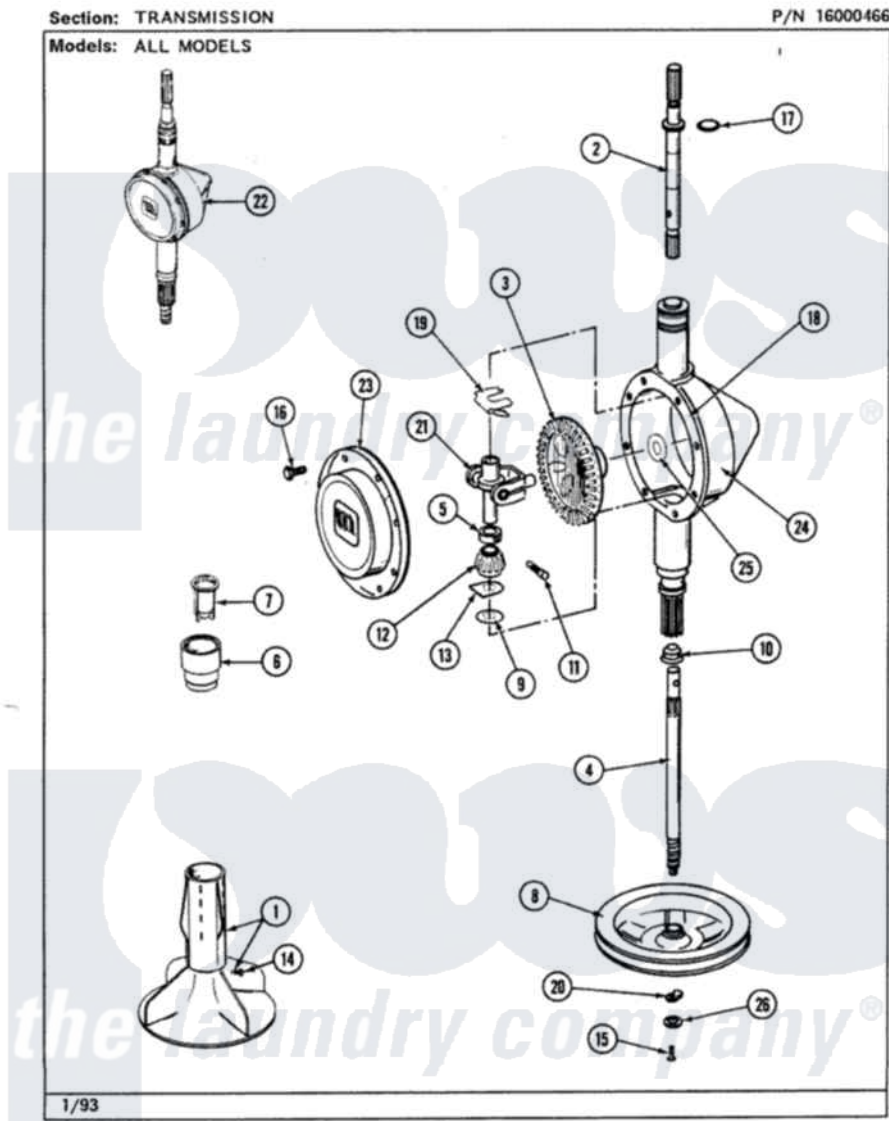

Maytag LAT9593ABW 06 - TRANSMISSION

Maytag [Residential Maytag LAT9593ABW Washer Parts](#) Parts Diagram 06 - TRANSMISSION
Click on the part number to view part

Item	Original Part Number	Replaced By	Status	Part Description
1	207228			Agitator W/Lock Screw
2	207153	6-2097820		Kit- Shaft
3	206713	6-2067130		Gear- Beve
4	215410	12001450		Ctr Shaft W/Collar Andkeeper- Dp
5	215415		Not Available	COLLAR, LOWER
6	215721			Dispensing Cap
7	215733			Dispensing Cup
8	211059	6-2301530		Pulley
9	211483	6-2114830		Washer- SP
10	206602	207843		Lip Seal Repair Kit
11	Y206629			Pin, Collar
12	215401	W10221114		Pinion
13	215395			Plate, Clutch
14	206478		Not Available	SCREW & WASHER FOR AGITATOR
15	211375	681582		Screw

16	215417	Not Available	SCREW, TRANSMISSION COVER
17	210690		Seal, Rubber
18	Y058700	675652	Adhesive
19	215581		Spring, Agitator Shaft
20	211089		Lug, Stop Pulley
21	206685	6-2066850	Yoke
22	206707	6-2097750	Trans Dee
23	206628		Cover, Transmission
24	206624	6-2097750	Trans Dee
25	215394		Washer, Bevel Gear
26	211090	22003555	Washer, Stop Lug