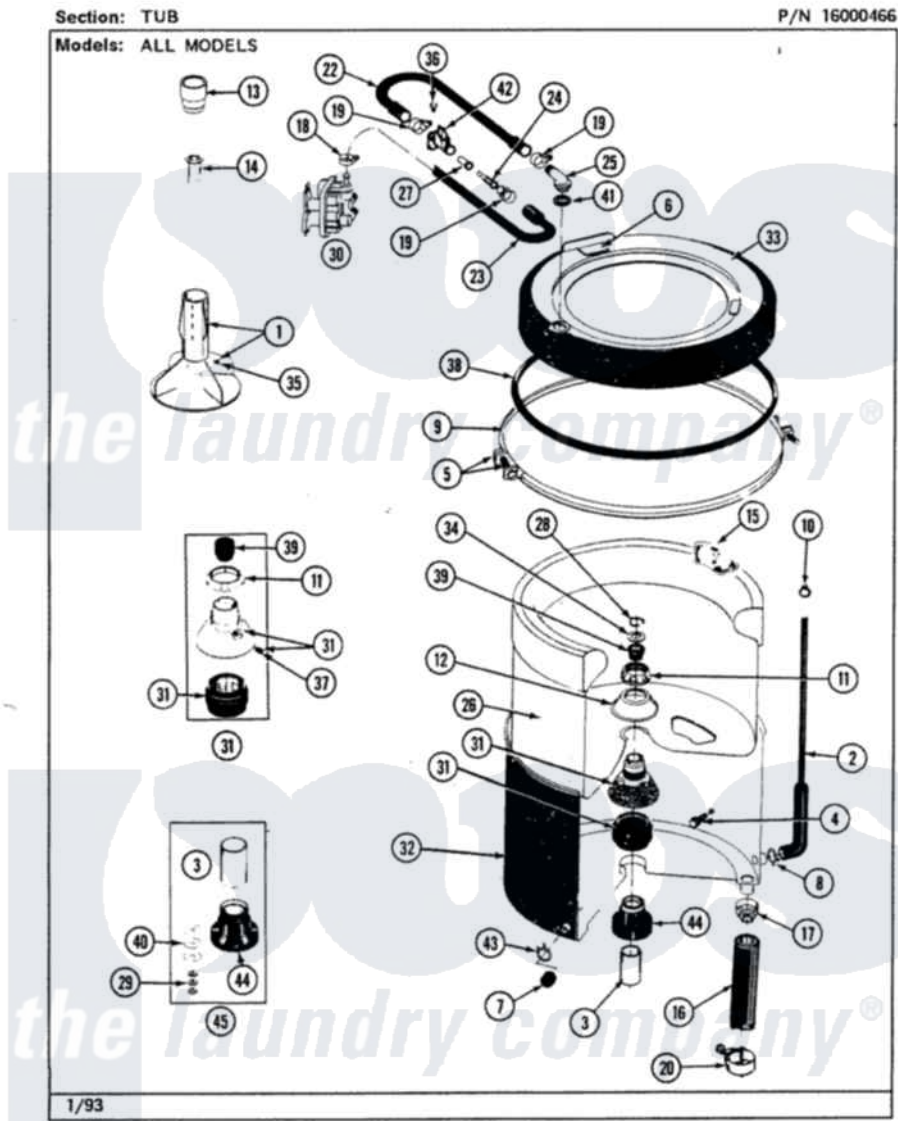

# Maytag LAT9593ABW 07 - TUB

Maytag [Residential Maytag LAT9593ABW Washer Parts](#) Parts Diagram 07 - TUB  
 Click on the part number to view part

| Item | Original Part Number   | Replaced By               | Status | Part Description              |
|------|------------------------|---------------------------|--------|-------------------------------|
| 1    | <a href="#">207228</a> |                           |        | Agitator W/Lock Screw         |
| 2    | 212942                 | <a href="#">22001619</a>  |        | Tube, Water Level Switch      |
| 3    | <a href="#">211130</a> |                           |        | Bearing Liner, Tub Bearing    |
| 4    | 200744                 | <a href="#">W10175939</a> |        | Bolt                          |
| "    | 205254                 | <a href="#">W10175938</a> |        | Bolt                          |
| 5    | <a href="#">205529</a> |                           |        | Nut And Bolt Kit For Tub Clam |
| 6    | <a href="#">215232</a> |                           |        | Bumper, Unbalance             |
| 7    | <a href="#">214725</a> |                           |        | Cap For Spout-Outer Tub       |
| 8    | <a href="#">211641</a> |                           |        | Clamp, 1-1/16"                |
| 9    | <a href="#">200846</a> |                           |        | Clamp - Tub Cover             |
| 10   | 410296                 | <a href="#">596669</a>    |        | Clamp, Manifold               |
| 11   | 211047                 | <a href="#">6-2110472</a> |        | Nut- Clamp                    |
| 12   | <a href="#">211210</a> |                           |        | Washer, Clamping Nut          |
| 13   | <a href="#">215721</a> |                           |        | Dispensing Cap                |
| 14   | <a href="#">215733</a> |                           |        | Dispensing Cup                |
| 15   | <a href="#">207219</a> |                           |        | Filter, Self-Cleaning         |