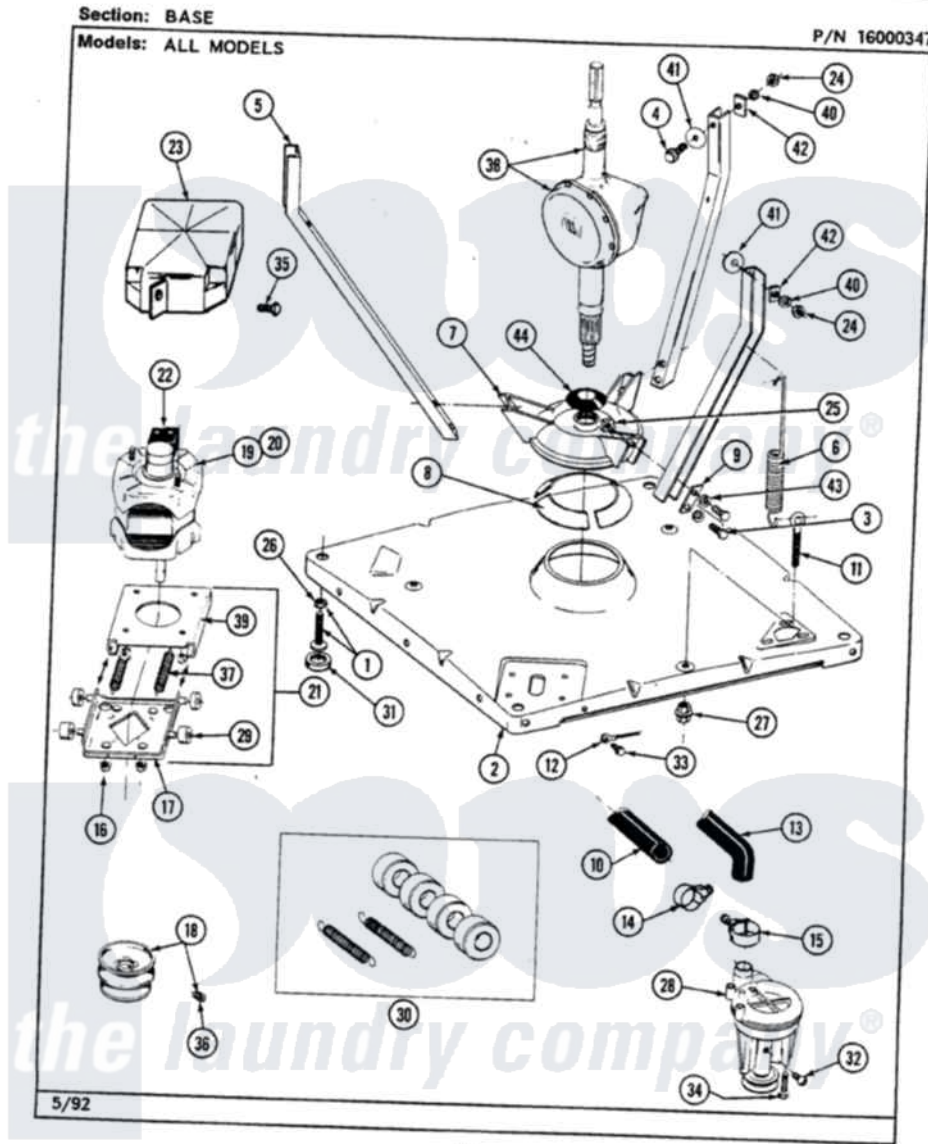

# Maytag LAT9600AAL 01 - BASE

44

Maytag Residential Maytag LAT9600AAL Washer Parts Parts Diagram 01 - BASE  
 Click on the part number to view part

Item	Original Part Number	Replaced By	Status	Part Description
1	Y302699	<a href="#">22003428</a>		Leg, Adjustable
2	<a href="#">203274</a>			Base With Damper Pads
3	<a href="#">Y015627</a>			Screw- Hex
4	205254	<a href="#">W10175938</a>		Bolt
"	200744	<a href="#">W10175939</a>		Bolt
5	<a href="#">213053</a>			Brace, Tub Part Not Used
6	<a href="#">213054</a>			Centering Spring - 3 Used
7	<a href="#">203725</a>			Damper W/Bolt And Clip
8	<a href="#">203956</a>			Damper Pad Kit
9	<a href="#">213073</a>			Washer, Double Brace
10	214767	<a href="#">22001448</a>		Hose, Pump
11	213120	<a href="#">216416</a>		Bolt, Eye/Centering Spring
12	<a href="#">204807</a>			Ground Wire, Supp. Plte To Top Cover
13	<a href="#">213045</a>			Hose, Outer Tub Part Not Used
14	200461	<a href="#">285655</a>		Clamp, Hose