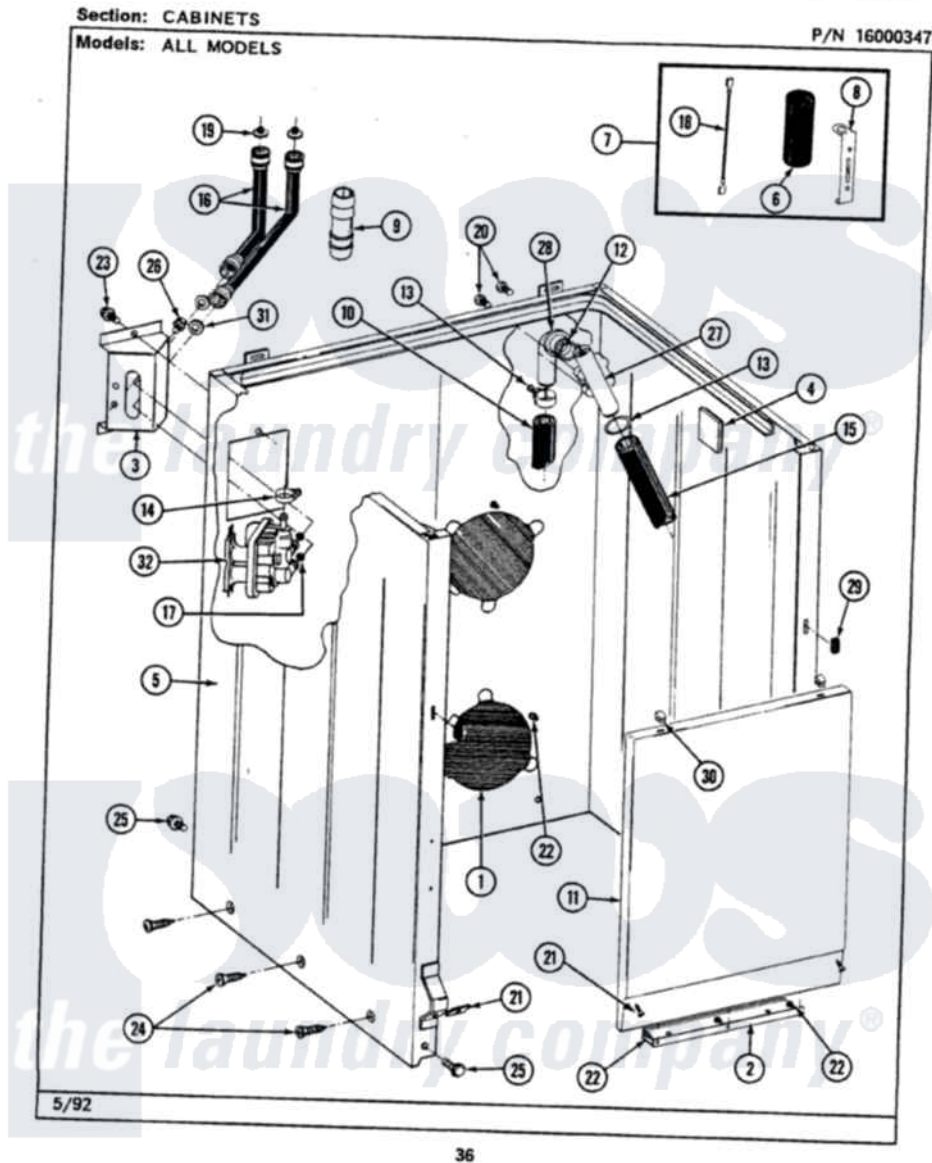

Maytag LAT9600AAL 02 - CABINET

Maytag Residential Maytag LAT9600AAL Washer Parts Parts Diagram 02 - CABINET
Click on the part number to view part

Item	Original Part Number	Replaced By	Status	Part Description
1	211878		Not Available	PLATE, ACCESS
2	213846			Guard, Belt
3	214812	22002361		Bracket, Water Valve
4	215058			Pad, Cabinet Bumper
5	203319L		Not Available	(ALMOND)
6	Y200832			Capacitor
7	206103			Capacitor Kit
8	211149			Clip, Capacitor
9	Y216015			Coupling, Hose
10	Y059149			(7/8" I.D. CARTON OF 50 FT.)
"	216017			Hose, Drain
11	212998L		Not Available	FRONT PANEL-ALMOND
12	214765			Gasket, Siphon Break
13	200908	285655		Clamp, Hose
14	201575			Clamp, Hose
15	214767	22001448		Hose, Pump

16	202860		Inlet Hose Assembly
17	214337	96160	Screen
18	203237		No.17 Wire With Terminal
19	200961	12001413	Strainer And Washer Kit
20	Y014874		Screw, Idler Arm And Sleeve
21	204439		Screw And Fstner Assembly
22	211294	90767	Screw, 8A X 3/8 HeX Washer Head Tapping
23	212276	W10116760	Screw
24	213007		Xfor Cabinet See Cabinet, Back
25	213121	3400111	Screw, 12-14 X 5/8
"	213122	27001200	Screw
26	Y313561		Screw----NA
27	206638		Siphon Break
28	Y216016	W10116738	Elbow
29	214376	22002331	Spacer, Front Panel
30	212982	22001650	Fastener, Spring
31	Y013783		Washer, Inlet Hose
32	205613		Water Valve