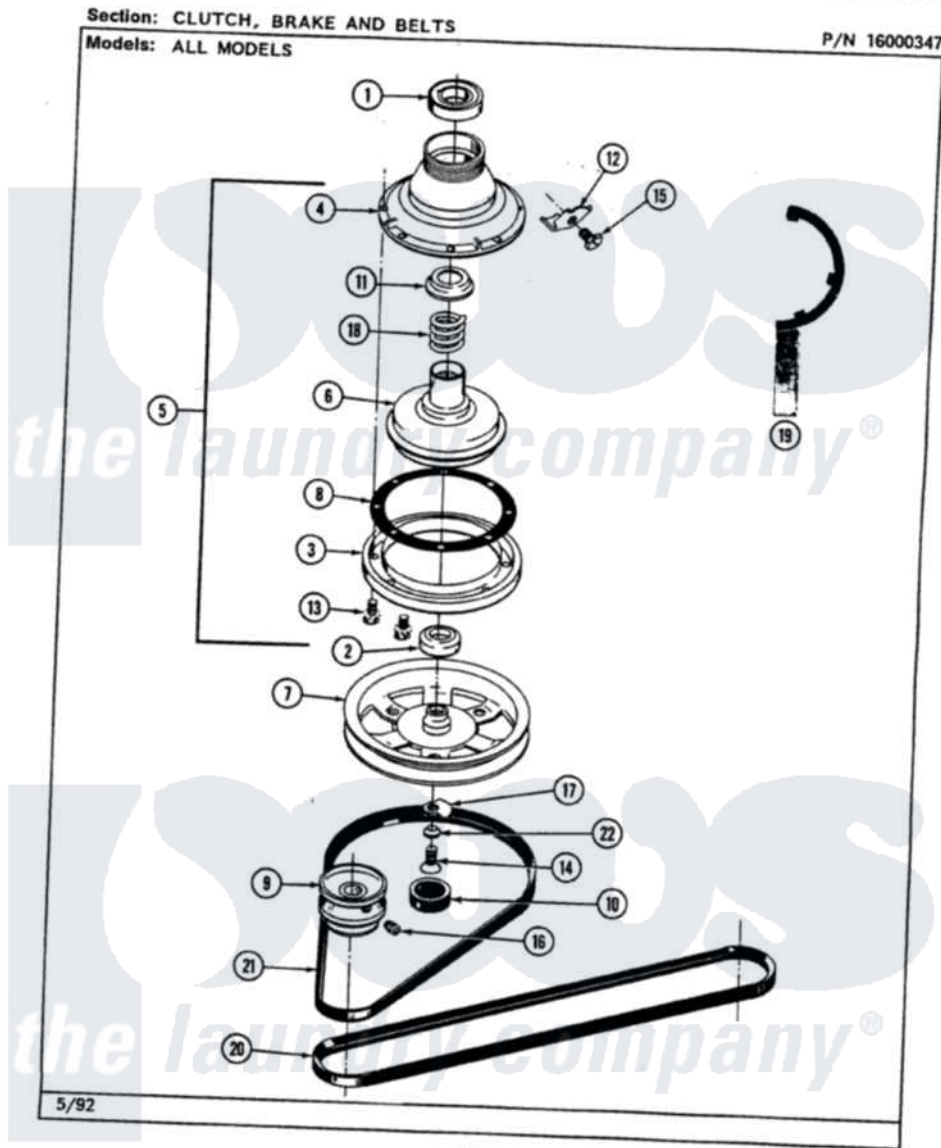

Maytag LAT9600AAL 03 - CLUTCH, BRAKE & BELTS

Maytag Residential Maytag LAT9600AAL Washer Parts Parts Diagram 03 - CLUTCH, BRAKE & BELTS
Click on the part number to view part

Item	Original Part Number	Replaced By	Status	Part Description
1	Y200720	22003441		Bearing, Rear
2	200835			Bearing, Brake Rotor
3	211043	6-2011900		Brake Asse
4	211045	6-2011900		Brake Asse
5	201190	6-2011900		Brake Asse
6	201126	6-2011900		Brake Asse
7	211059	6-2301530		Pulley
8	211042	6-2011900		Brake Asse
9	200816	6-2008160		Pulley- MO
10	211038		Not Available	CAP, OIL RETAINER
11	211039	6-2011900		Brake Asse
12	213325			Clip, Retaining
13	211000			SCREW, BRAKE DRUM (HEX HEAD)
14	211375	681582		Screw
15	213326			Bolt, Sems Retaining Clip
16	Y053241			Set Screw, Motor Pulley

17	211089		Lug, Stop Pulley
18	211041	6-2011900	Brake Asse
19	Y038315	038315	Tool
20	211124		Part Not Used
21	211125		V Belt, Drive Pulley
22	211090	22003555	Washer, Stop Lug