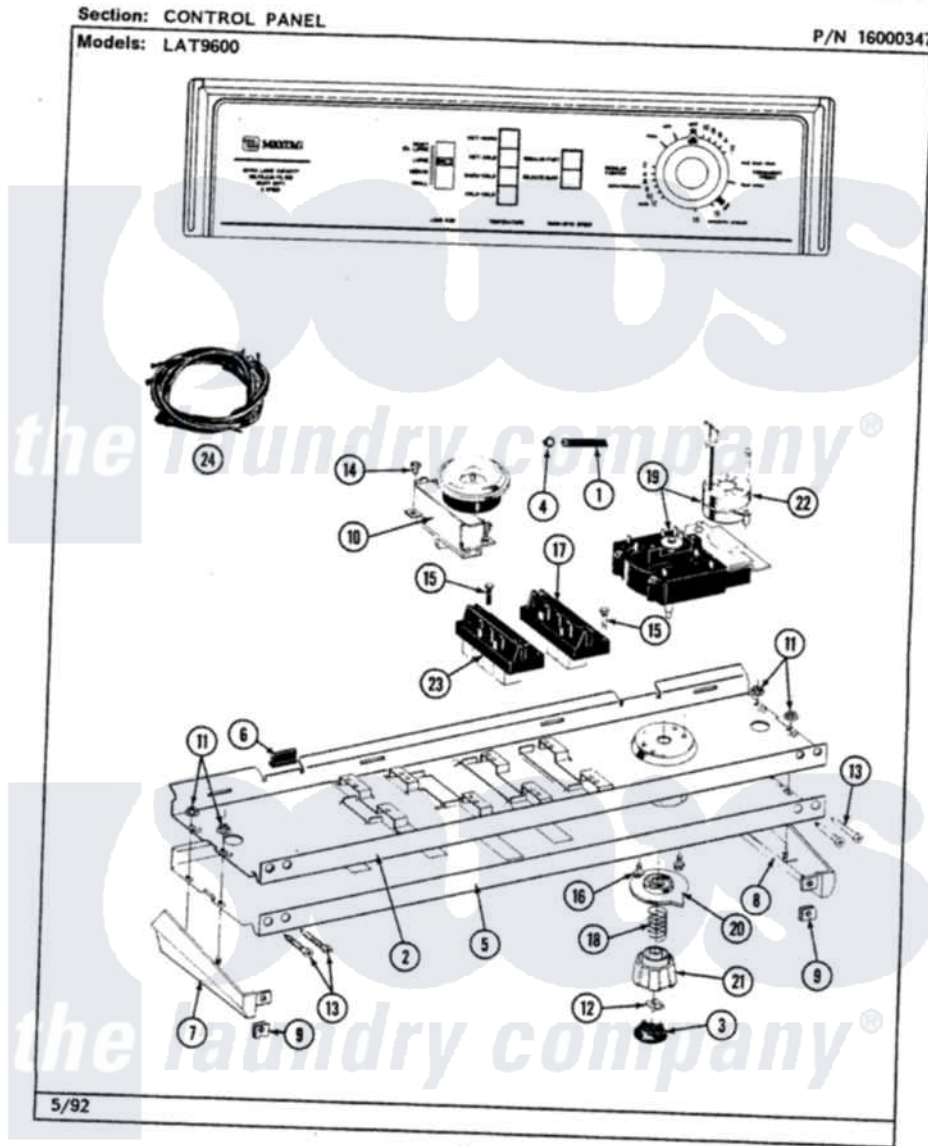

Maytag LAT9600AAL 04 - CONTROL PANEL

26

Maytag [Residential Maytag LAT9600AAL Washer Parts](#) Parts Diagram 04 - CONTROL PANEL
Click on the part number to view part

Item	Original Part Number	Replaced By	Status	Part Description
1	212942	22001619		Tube, Water Level Switch
2	214809			Back Up Plate
3	215821		Not Available	CAP, KNOB
4	410296	596669		Clamp, Manifold
5	207387		Not Available	CONTROL PANEL
6	214897			Pad, Control Panel
7	207215		Not Available	END CAP LH
8	207216		Not Available	END CAP RH
9	214894			Fastener, End Cap
10	207360			Infinite Level Press Switch
11	214872			Palnut, End Cap Note: Nut, Lamp Holder
12	211605			Bezel, Timer Dial
13	210932			Screw, No.8 X 9/16 Ctsk Note: Screw, Inlet Duct
14	211168	W10139210		Screw, 8-18 X 5/16
15	213117	67006908		Screw, Ice Rack

16	213966	3400014	Screw
17	207370		Speed Control Switch - 2 Butto
18	211065		Spring, Index Wheel
19	207373		Timer
20	215827	Not Available	TIMER DIAL SKIRT
21	215828		Knob, Timer
22	205033	22205033	Motor- Tim
23	207367	Not Available	TEMP CONTROL SWITCH - 4 BUTTON
24	207381	Not Available	WIRE HARNESS