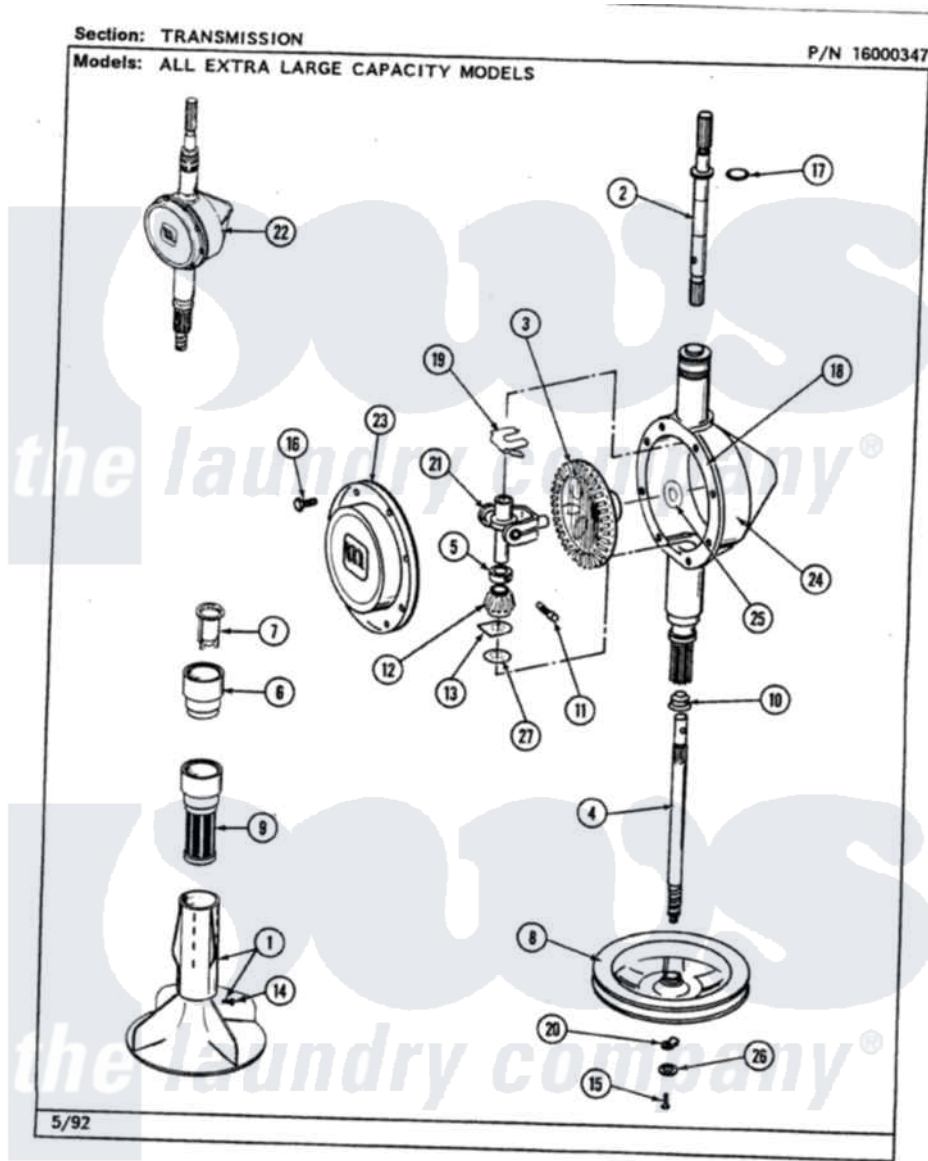

Maytag LAT9600AAL 06 - TRANSMISSION

42

Maytag Residential Maytag LAT9600AAL Washer Parts Parts Diagram 06 - TRANSMISSION
Click on the part number to view part

Item	Original Part Number	Replaced By	Status	Part Description
1	207228			Agitator W/Lock Screw
2	207153	6-2097820		Kit- Shaft
3	206713	6-2067130		Gear- Beve
4	215410	12001450		Ctr Shaft W/Collar Andkeeper- Dp
5	215415		Not Available	COLLAR, LOWER
6	215721			Dispensing Cap
7	215733			Dispensing Cup
8	211059	6-2301530		Pulley
10	206602	207843		Lip Seal Repair Kit
11	Y206629			Pin, Collar
12	215401	W10221114		Pinion
13	215395			Plate, Clutch
14	206478		Not Available	SCREW & WASHER FOR AGITATOR
15	211375	681582		Screw
16	215417		Not Available	SCREW, TRANSMISSION

17	210690		COVER
18	Y058700	675652	Seal, Rubber
19	215581		Adhesive
20	211089		Spring, Agitator Shaft
21	206685	6-2066850	Lug, Stop Pulley
22	206707	6-2097750	Yoke
23	206628		Trans Dee
24	206624	6-2097750	Cover, Transmission
25	215394		Trans Dee
26	211090	22003555	Washer, Bevel Gear
27	211483	6-2114830	Washer, Stop Lug
			Washer- SP