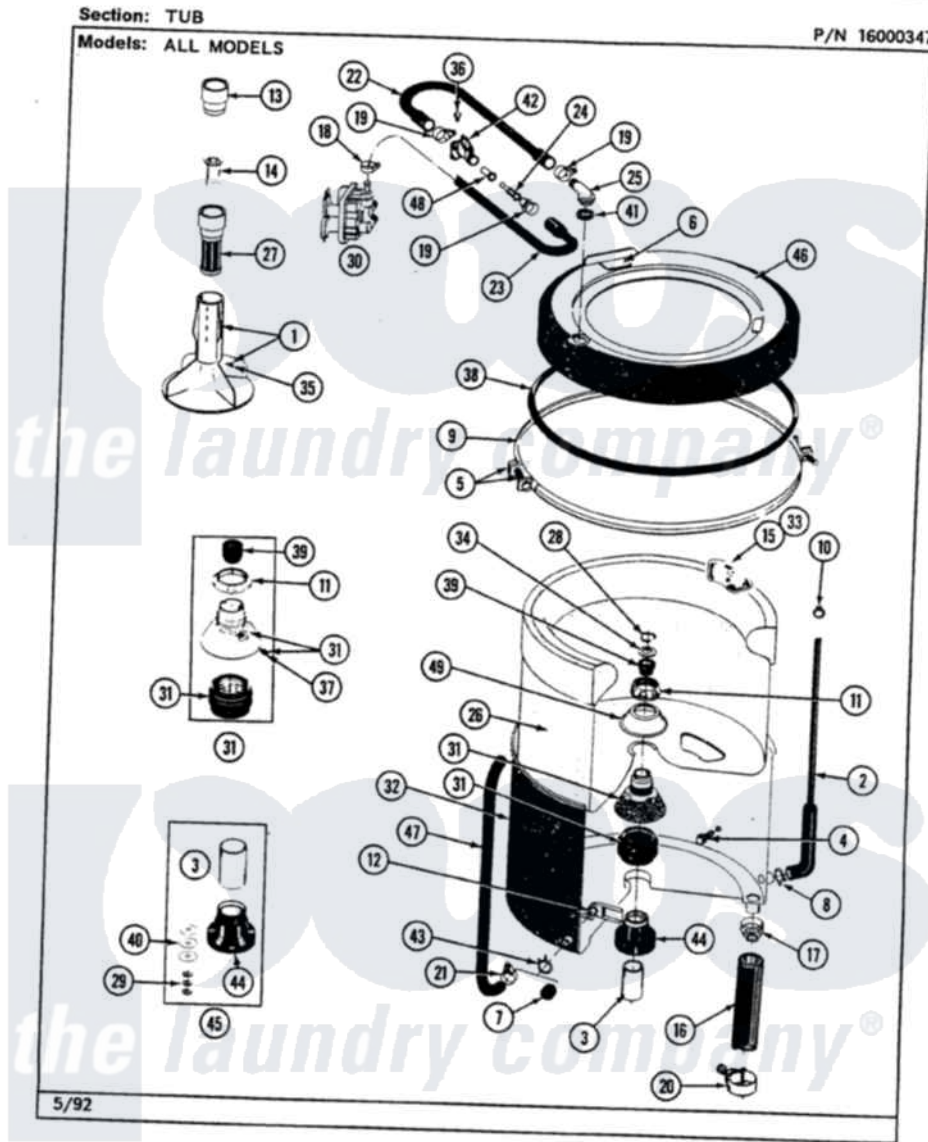

Maytag LAT9600AAL 07 - TUB

38

Maytag [Residential Maytag LAT9600AAL Washer Parts](#) Parts Diagram 07 - TUB
Click on the part number to view part

Item	Original Part Number	Replaced By	Status	Part Description
1	207228			Agitator W/Lock Screw
2	212942	22001619		Tube, Water Level Switch
3	211130			Bearing Liner, Tub Bearing
4	200744	W10175939		Bolt
"	205254	W10175938		Bolt
5	205529			Nut And Bolt Kit For Tub Clam
6	215232			Bumper, Unbalance
7	214725			Cap For Spout-Outer Tub
8	211641			Clamp, 1-1/16"
9	200846			Clamp - Tub Cover
10	410296	596669		Clamp, Manifold
11	211047	6-2110472		Nut- Clamp
13	215721			Dispensing Cap
14	215733			Dispensing Cup
15	207219			Filter, Self-Cleaning
16	213045			Hose, Outer Tub Part Not Used

17	200900	616099	Clamp
18	201575		Clamp, Hose
19	202515	596669	Clamp, Manifold
20	202574	3367052	Clamp, Hose
21	205161	489503	Clamp
22	Y215234		Hose, Injector Fill
23	213013		Hose, Injector
24	213015		Nozzle, Injector
25	215235		Tube, Injector
26	207831	Not Available	TUB, INNER (W/PLUG)
28	Y015667		Retaining Ring
29	Y054867		Washer, Lock
30	205613		Water Valve
31	204012	6-2095720	Mounting S
32	205484		Tub, Outer Part Not Used
34	Y015666		Washer, Retaining -
35	206478	Not Available	SCREW & WASHER FOR AGITATOR
36	312620		Screw, Sems
37	211618	22001423	Set Screw, Mounting Stem
38	211232		Seal, Tub Cover
39	Y0A4298	6-0A57420	Seal- Agitator
40	211100		Washer, Outer Tub
41	215233		Seal For Injector Tube
42	215447		Sleeve For Injector
43	214739	596669	Clamp, Manifold
44	200824	6-2040130	Tub Bearin
45	204013	6-2040130	Tub Bearin
46	206380	Not Available	COVER, TUB
48	213016	216201	Nozzle
49	211210		Washer, Clamping Nut