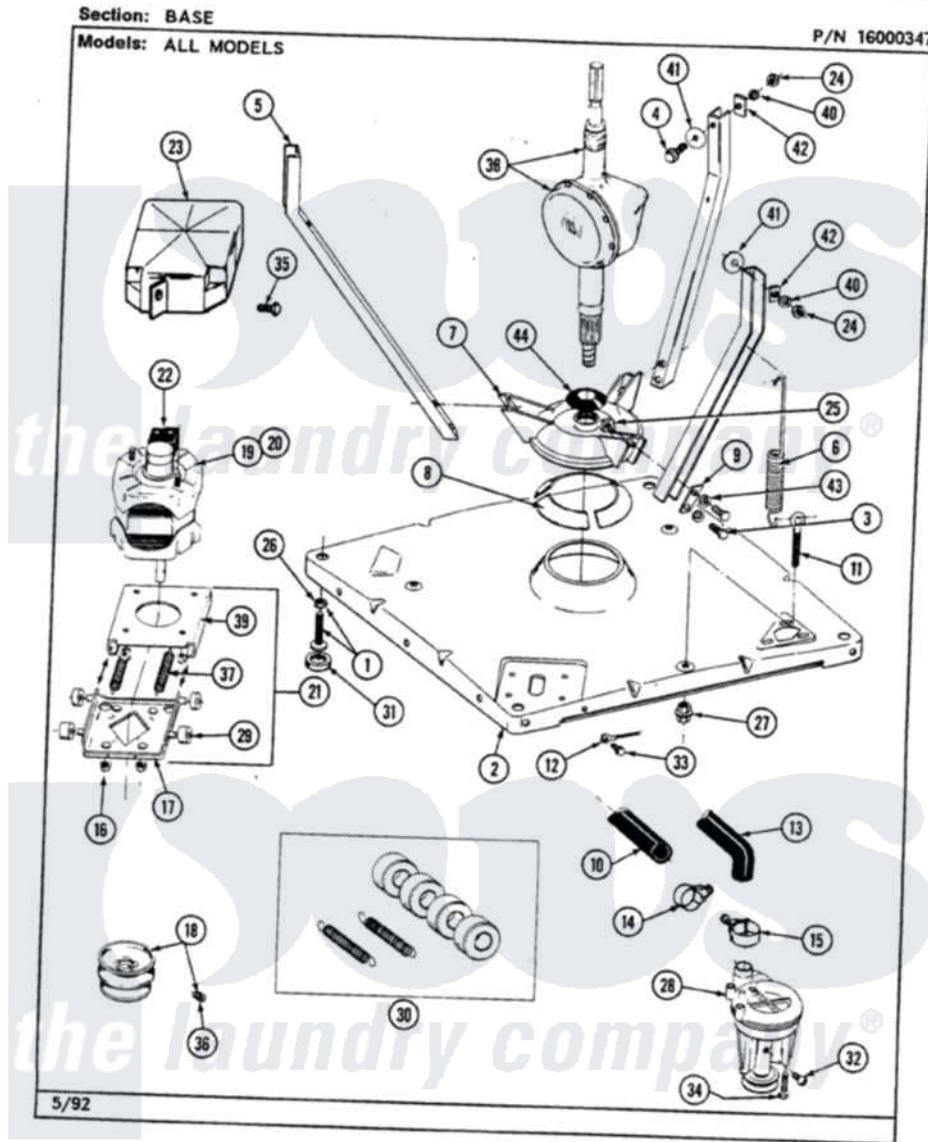

Maytag LAT9600AAW 01 - BASE

44

Maytag [Residential Maytag LAT9600AAW Washer Parts](#) Parts Diagram 01 - BASE
 Click on the part number to view part

| Item | Original Part Number | Replaced By | Status | Part Description |
|------|-------------------------|---------------------------|--------|--------------------------------------|
| 1 | Y302699 | 22003428 | | Leg, Adjustable |
| 2 | 203274 | | | Base With Damper Pads |
| 3 | Y015627 | | | Screw- Hex |
| 4 | 205254 | W10175938 | | Bolt |
| " | 200744 | W10175939 | | Bolt |
| 5 | 213053 | | | Brace, Tub Part Not Used |
| 6 | 213054 | | | Centering Spring - 3 Used |
| 7 | 203725 | | | Damper W/Bolt And Clip |
| 8 | 203956 | | | Damper Pad Kit |
| 9 | 213073 | | | Washer, Double Brace |
| 10 | 214767 | 22001448 | | Hose, Pump |
| 11 | 213120 | 216416 | | Bolt, Eye/Centering Spring |
| 12 | 204807 | | | Ground Wire, Supp. Plte To Top Cover |
| 13 | 213045 | | | Hose, Outer Tub Part Not Used |
| 14 | 200461 | 285655 | | Clamp, Hose |