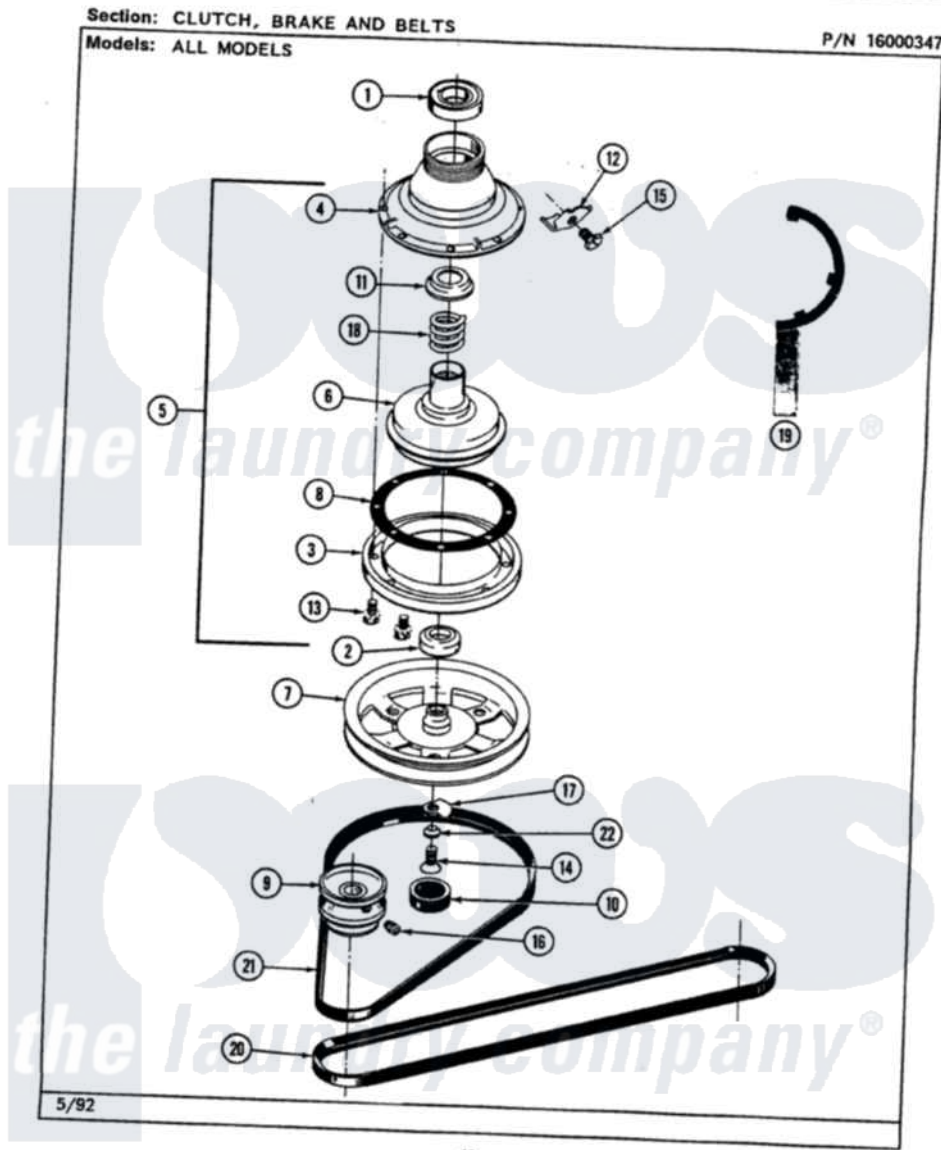

Maytag LAT9600AAW 03 - CLUTCH, BRAKE & BELTS

48

Maytag [Residential Maytag LAT9600AAW Washer Parts](#) Parts Diagram 03 - CLUTCH, BRAKE & BELTS
 Click on the part number to view part

Item	Original Part Number	Replaced By	Status	Part Description
1	Y200720	22003441		Bearing, Rear
2	200835			Bearing, Brake Rotor
3	211043	6-2011900		Brake Asse
4	211045	6-2011900		Brake Asse
5	201190	6-2011900		Brake Asse
6	201126	6-2011900		Brake Asse
7	211059	6-2301530		Pulley
8	211042	6-2011900		Brake Asse
9	200816	6-2008160		Pulley- MO
10	211038		Not Available	CAP, OIL RETAINER
11	211039	6-2011900		Brake Asse
12	213325			Clip, Retaining
13	211000			SCREW, BRAKE DRUM (HEX HEAD)
14	211375	681582		Screw
15	213326			Bolt, Sems Retaining Clip
16	Y053241			Set Screw, Motor Pulley

17	211089		Lug, Stop Pulley
18	211041	6-2011900	Brake Asse
19	Y038315	038315	Tool
20	211124		Part Not Used
21	211125		V Belt, Drive Pulley
22	211090	22003555	Washer, Stop Lug