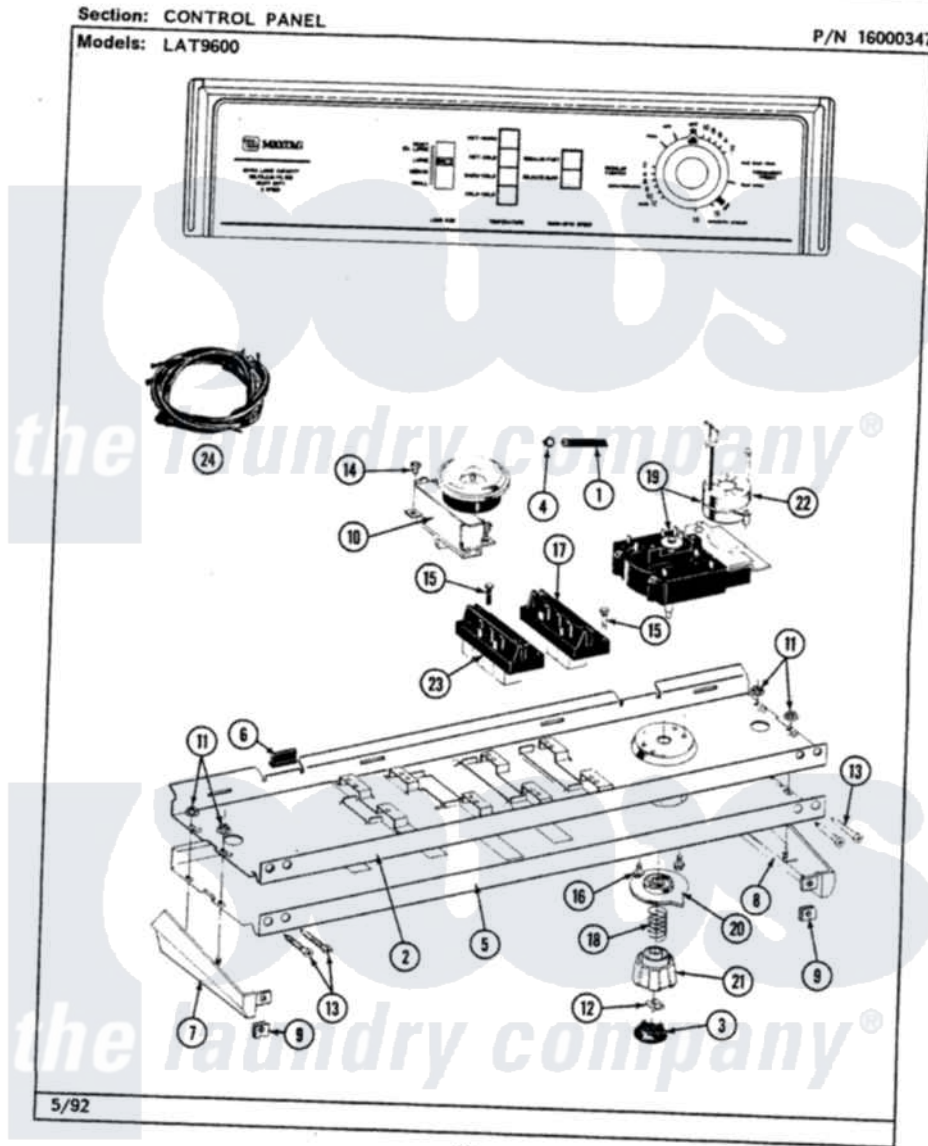

Maytag LAT9600AAW 04 - CONTROL PANEL

26

Maytag [Residential Maytag LAT9600AAW Washer Parts](#) Parts Diagram 04 - CONTROL PANEL
Click on the part number to view part

| Item | Original Part Number | Replaced By | Status | Part Description |
|------|------------------------|---------------------------|---------------|-------------------------------------------------|
| 1 | 212942 | 22001619 | | Tube, Water Level Switch |
| 2 | 214809 | | | Back Up Plate |
| 3 | 215821 | | Not Available | CAP, KNOB |
| 4 | 410296 | 596669 | | Clamp, Manifold |
| 5 | 207387 | | Not Available | CONTROL PANEL |
| 6 | 214897 | | | Pad, Control Panel |
| 7 | 207215 | | Not Available | END CAP LH |
| 8 | 207216 | | Not Available | END CAP RH |
| 9 | 214894 | | | Fastener, End Cap |
| 10 | 207360 | | | Infinite Level Press Switch |
| 11 | 214872 | | | Palnut, End Cap Note: Nut, Lamp Holder |
| 12 | 211605 | | | Bezel, Timer Dial |
| 13 | 210932 | | | Screw, No.8 X 9/16 Ctsk Note: Screw, Inlet Duct |
| 14 | 211168 | W10139210 | | Screw, 8-18 X 5/16 |
| 15 | 213117 | 67006908 | | Screw, Ice Rack |

| | | | |
|----|------------------------|--------------------------|-----------------------------------|
| 16 | 213966 | 3400014 | Screw |
| 17 | 207370 | | Speed Control Switch - 2 Butto |
| 18 | 211065 | | Spring, Index Wheel |
| 19 | 207373 | | Timer |
| 20 | 215827 | Not Available | TIMER DIAL SKIRT |
| 21 | 215828 | | Knob, Timer |
| 22 | 205033 | 22205033 | Motor- Tim |
| 23 | 207367 | Not Available | TEMP CONTROL SWITCH - 4 BUTTON |
| 24 | 207381 | Not Available | WIRE HARNESS |