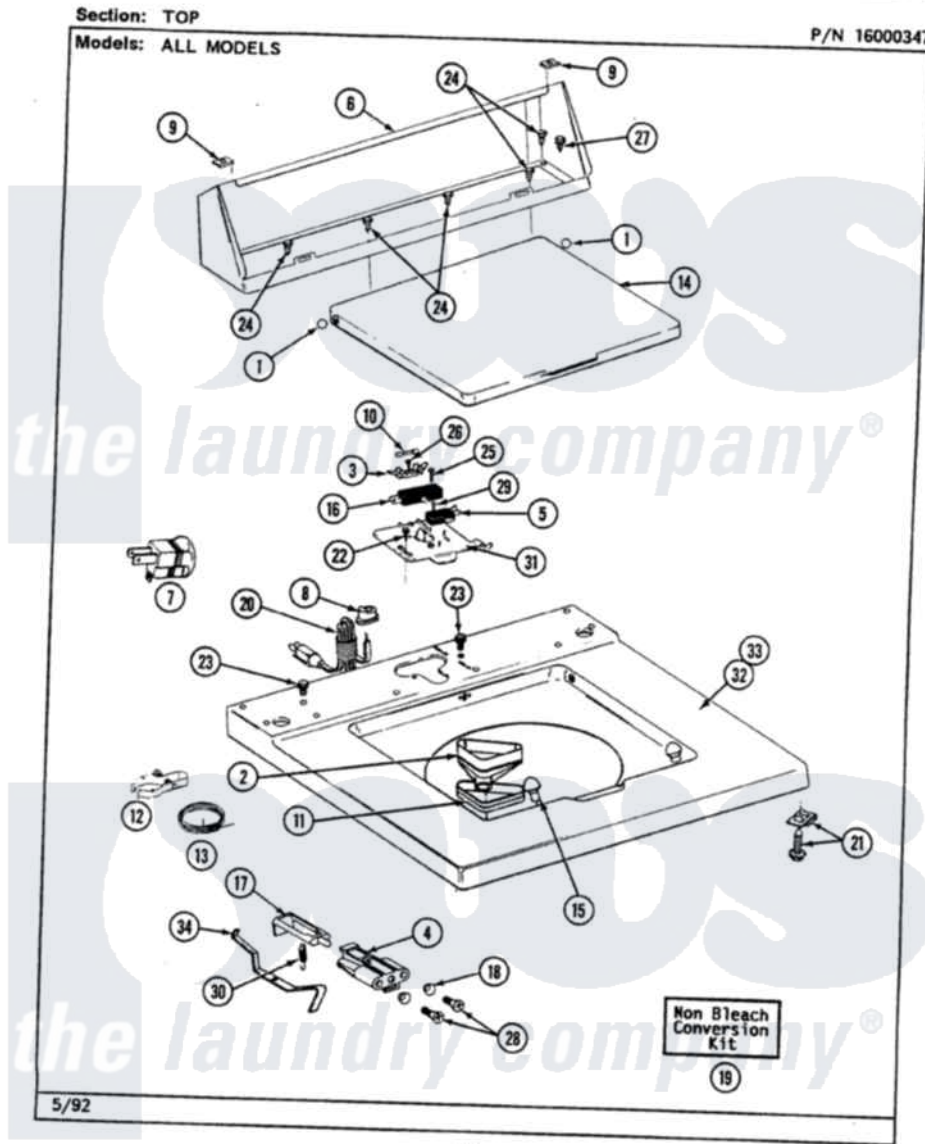

Maytag LAT9600AAW 05 - TOP

34

Maytag [Residential Maytag LAT9600AAW Washer Parts](#) Parts Diagram 05 - TOP
 Click on the part number to view part

Item	Original Part Number	Replaced By	Status	Part Description
1	211726			Hinge, Ball Lid
2	215577			Bleach Inlet White
3	207167			Block, Fuse
4	214279	204968		Plunger And Bracket Assembly--W
5	207166			Switch, Check
6	205635			Console
7	Y201808			Converter
8	211881			Grommet, Cord Part Not Used-Gas Models Only
9	215075			Fastener, Control Panel To Console
10	207168	22001682		Switch Assembly, Lid W/4amp Fuse
11	214436			Gasket
12	301548			Clamp, Ground Wire
13	311155			Ground Wire And Clamp
14	216073			LID (WHITE)

15	212716		Bumper, Lid
16	205415	279347	Switch-Lid
17	215700		Not Available
18	211500		LID SWITCH PLUNGER
19	205997		Washer, Bracket To Top Cover
20	204590		Non-Bleach Conversion Kit
21	204445		Cord, Power
22	207159	489355	Screw And Fastener Assembly
23	210186	3370225	Screw, 8 X 1/2
24	211294	90767	Screw
25	213501		Screw, 8A X 3/8 HeX Washer Head Tapping
26	215705	Y311711	Screw, No.6-20 X 1-1/8 Inch
27	Y313559		Screw, Fuse Block
28	910182	25-7809	Screw
29	912012	3400409	Screw, No.6-20 1/2 Flthd Torx
30	213720		Screw
31	Y215699	22001678	Spring, Lid Switch
32	207170		Bracket, Switch And Fuse
34	215704		Top Cover
			Lever, Unbalance