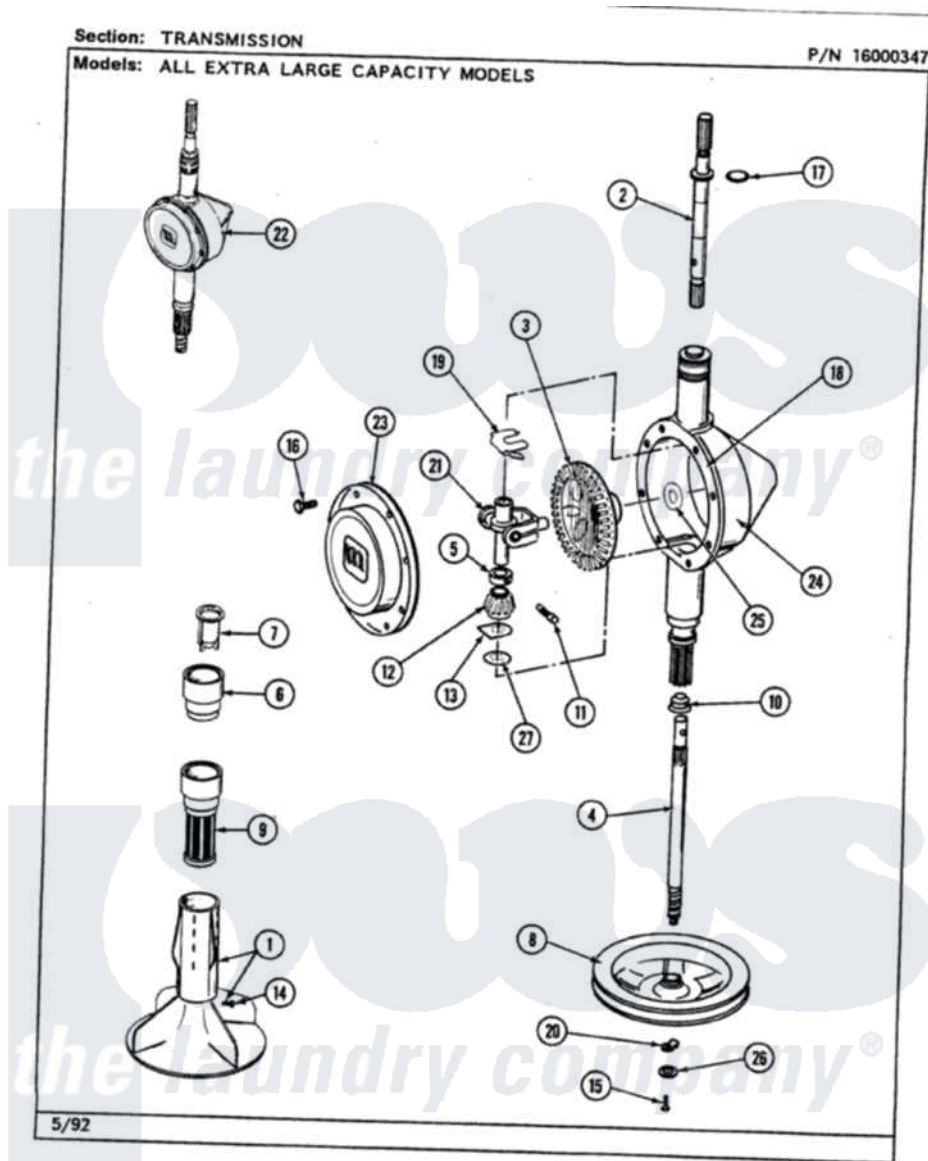

Maytag LAT9600AAW 06 - TRANSMISSION

42

Maytag [Residential Maytag LAT9600AAW Washer Parts](#) Parts Diagram 06 - TRANSMISSION
 Click on the part number to view part

| Item | Original Part Number | Replaced By | Status | Part Description |
|------|-------------------------|---------------------------|---------------|----------------------------------|
| 1 | 207228 | | | Agitator W/Lock Screw |
| 2 | 207153 | 6-2097820 | | Kit- Shaft |
| 3 | 206713 | 6-2067130 | | Gear- Beve |
| 4 | 215410 | 12001450 | | Ctr Shaft W/Collar Andkeeper- Dp |
| 5 | 215415 | | Not Available | COLLAR, LOWER |
| 6 | 215721 | | | Dispensing Cap |
| 7 | 215733 | | | Dispensing Cup |
| 8 | 211059 | 6-2301530 | | Pulley |
| 10 | 206602 | 207843 | | Lip Seal Repair Kit |
| 11 | Y206629 | | | Pin, Collar |
| 12 | 215401 | W10221114 | | Pinion |
| 13 | 215395 | | | Plate, Clutch |
| 14 | 206478 | | Not Available | SCREW & WASHER FOR AGITATOR |
| 15 | 211375 | 681582 | | Screw |
| 16 | 215417 | | Not Available | SCREW, TRANSMISSION |

| | | | |
|----|------------------------|---------------------------|------------------------|
| 16 | 210417 | Not Available | COVER |
| 17 | 210690 | | Seal, Rubber |
| 18 | Y058700 | 675652 | Adhesive |
| 19 | 215581 | | Spring, Agitator Shaft |
| 20 | 211089 | | Lug, Stop Pulley |
| 21 | 206685 | 6-2066850 | Yoke |
| 22 | 206707 | 6-2097750 | Trans Dee |
| 23 | 206628 | | Cover, Transmission |
| 24 | 206624 | 6-2097750 | Trans Dee |
| 25 | 215394 | | Washer, Bevel Gear |
| 26 | 211090 | 22003555 | Washer, Stop Lug |
| 27 | 211483 | 6-2114830 | Washer- SP |