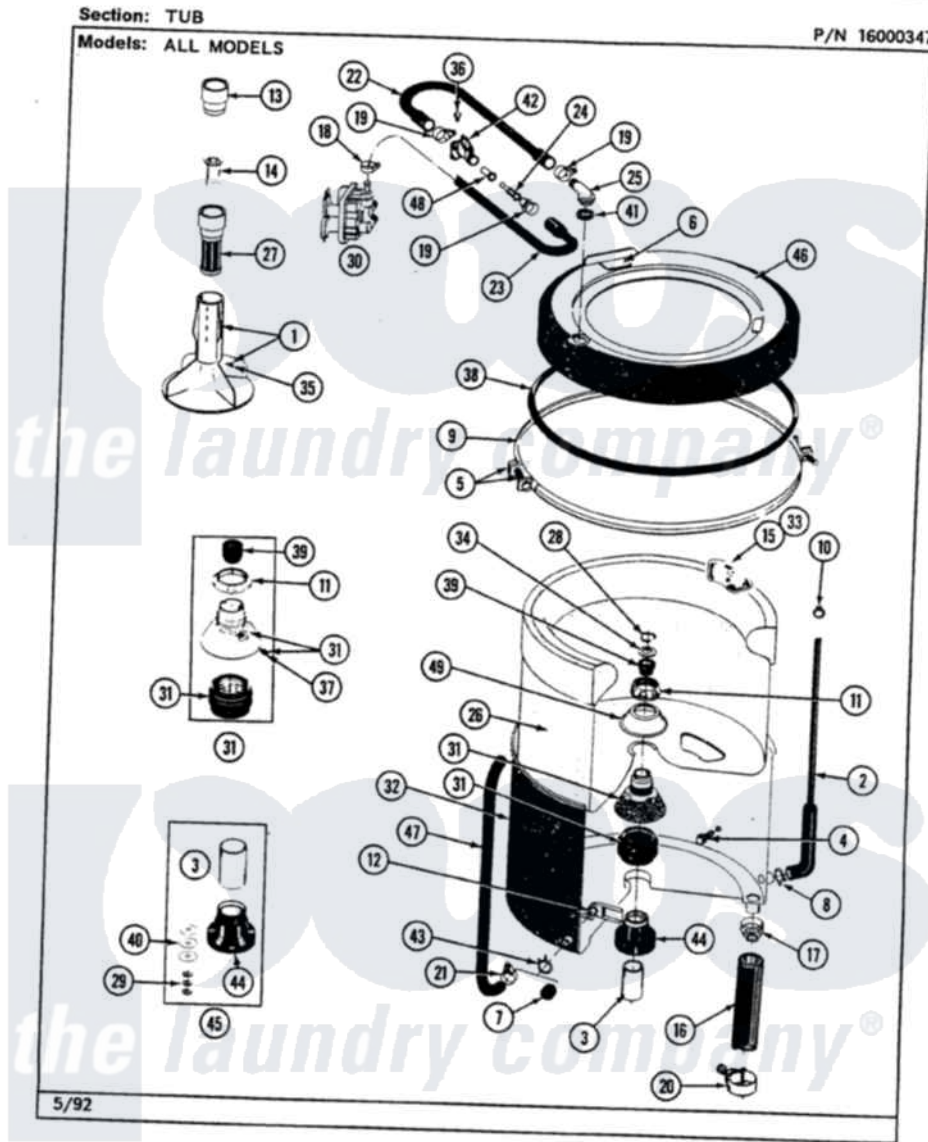

Maytag LAT9600AAW 07 - TUB

38

Maytag [Residential Maytag LAT9600AAW Washer Parts](#) Parts Diagram 07 - TUB
Click on the part number to view part

Item	Original Part Number	Replaced By	Status	Part Description
1	207228			Agitator W/Lock Screw
2	212942	22001619		Tube, Water Level Switch
3	211130			Bearing Liner, Tub Bearing
4	200744	W10175939		Bolt
"	205254	W10175938		Bolt
5	205529			Nut And Bolt Kit For Tub Clam
6	215232			Bumper, Unbalance
7	214725			Cap For Spout-Outer Tub
8	211641			Clamp, 1-1/16"
9	200846			Clamp - Tub Cover
10	410296	596669		Clamp, Manifold
11	211047	6-2110472		Nut- Clamp
13	215721			Dispensing Cap
14	215733			Dispensing Cup
15	207219			Filter, Self-Cleaning
16	213045			Hose, Outer Tub Part Not Used

17	200900	616099	Clamp
18	201575		Clamp, Hose
19	202515	596669	Clamp, Manifold
20	202574	3367052	Clamp, Hose
21	205161	489503	Clamp
22	Y215234		Hose, Injector Fill
23	213013		Hose, Injector
24	213015		Nozzle, Injector
25	215235		Tube, Injector
26	207831	Not Available	TUB, INNER (W/PLUG)
28	Y015667		Retaining Ring
29	Y054867		Washer, Lock
30	205613		Water Valve
31	204012	6-2095720	Mounting S
32	205484		Tub, Outer Part Not Used
34	Y015666		Washer, Retaining -
35	206478	Not Available	SCREW & WASHER FOR AGITATOR
36	312620		Screw, Sems
37	211618	22001423	Set Screw, Mounting Stem
38	211232		Seal, Tub Cover
39	Y0A4298	6-0A57420	Seal- Agitator
40	211100		Washer, Outer Tub
41	215233		Seal For Injector Tube
42	215447		Sleeve For Injector
43	214739	596669	Clamp, Manifold
44	200824	6-2040130	Tub Bearin
45	204013	6-2040130	Tub Bearin
46	206380	Not Available	COVER, TUB
48	213016	216201	Nozzle
49	211210		Washer, Clamping Nut