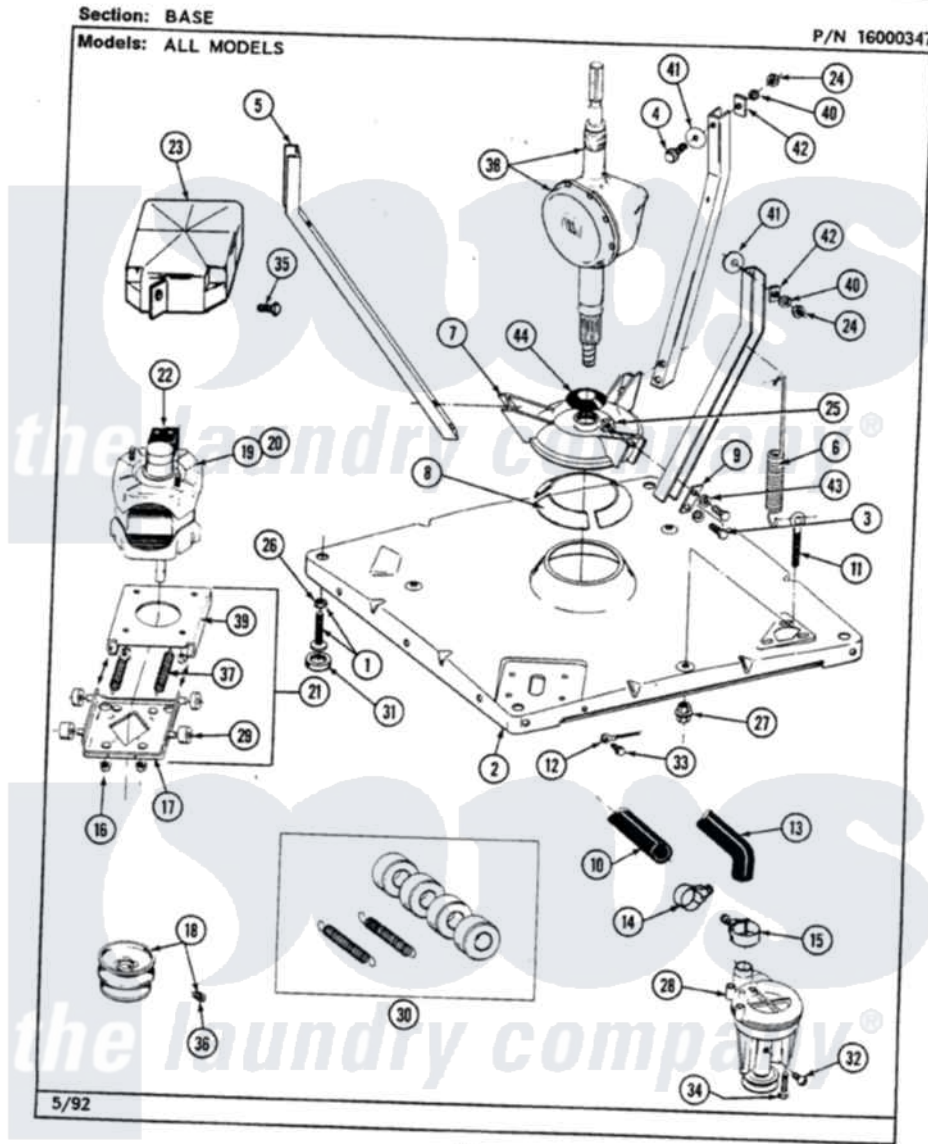

Maytag LAT9600ABL 01 - BASE

44

Maytag Residential Maytag LAT9600ABL Washer Parts Parts Diagram 01 - BASE
 Click on the part number to view part

Item	Original Part Number	Replaced By	Status	Part Description
1	Y302699	22003428		Leg, Adjustable
2	203274			Base With Damper Pads
3	Y015627			Screw- Hex
4	205254	W10175938		Bolt
"	200744	W10175939		Bolt
5	213053			Brace, Tub Part Not Used
6	213054			Centering Spring - 3 Used
7	203725			Damper W/Bolt And Clip
8	203956			Damper Pad Kit
9	213073			Washer, Double Brace
10	214767	22001448		Hose, Pump
11	213120	216416		Bolt, Eye/Centering Spring
12	204807			Ground Wire, Supp. Plte To Top Cover
13	213045			Hose, Outer Tub Part Not Used
14	200461	285655		Clamp, Hose