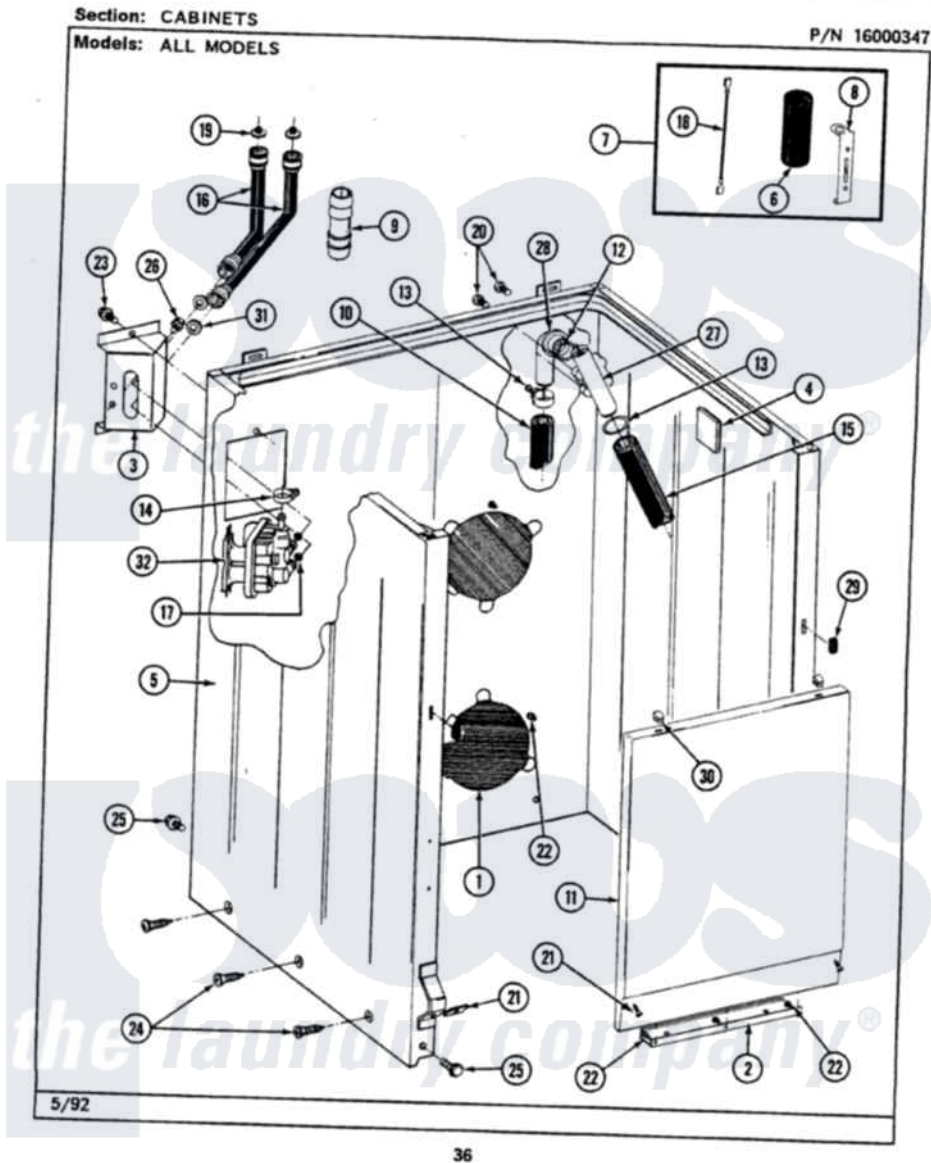

# Maytag LAT9600ABL 02 - CABINET

Maytag Residential Maytag LAT9600ABL Washer Parts Parts Diagram 02 - CABINET  
 Click on the part number to view part

Item	Original Part Number	Replaced By	Status	Part Description
1	211878		Not Available	PLATE, ACCESS
2	<a href="#">213846</a>			Guard, Belt
3	214812	<a href="#">22002361</a>		Bracket, Water Valve
4	<a href="#">215058</a>			Pad, Cabinet Bumper
5	203319L		Not Available	(ALMOND)
6	<a href="#">Y200832</a>			Capacitor
7	<a href="#">206103</a>			Capacitor Kit
8	<a href="#">211149</a>			Clip, Capacitor
9	<a href="#">Y216015</a>			Coupling, Hose
10	<a href="#">Y059149</a>			(7/8" I.D. CARTON OF 50 FT.)
"	<a href="#">216017</a>			Hose, Drain
11	212998L		Not Available	FRONT PANEL-ALMOND
12	<a href="#">214765</a>			Gasket, Siphon Break
13	200908	<a href="#">285655</a>		Clamp, Hose
14	<a href="#">201575</a>			Clamp, Hose
15	214767	<a href="#">22001448</a>		Hose, Pump

16	<a href="#">202860</a>		Inlet Hose Assembly
17	214337	<a href="#">96160</a>	Screen
18	<a href="#">203237</a>		No.17 Wire With Terminal
19	200961	<a href="#">12001413</a>	Strainer And Washer Kit
20	<a href="#">Y014874</a>		Screw, Idler Arm And Sleeve
21	<a href="#">204439</a>		Screw And Fstner Assembly
22	211294	<a href="#">90767</a>	Screw, 8A X 3/8 HeX Washer Head Tapping
23	212276	<a href="#">W10116760</a>	Screw
24	<a href="#">213007</a>		Xfor Cabinet See Cabinet, Back
25	213121	<a href="#">3400111</a>	Screw, 12-14 X 5/8
"	213122	<a href="#">27001200</a>	Screw
26	<a href="#">Y313561</a>		Screw---NA
27	<a href="#">206638</a>		Siphon Break
28	Y216016	<a href="#">W10116738</a>	Elbow
29	214376	<a href="#">22002331</a>	Spacer, Front Panel
30	212982	<a href="#">22001650</a>	Fastener, Spring
31	<a href="#">Y013783</a>		Washer, Inlet Hose
32	<a href="#">205613</a>		Water Valve