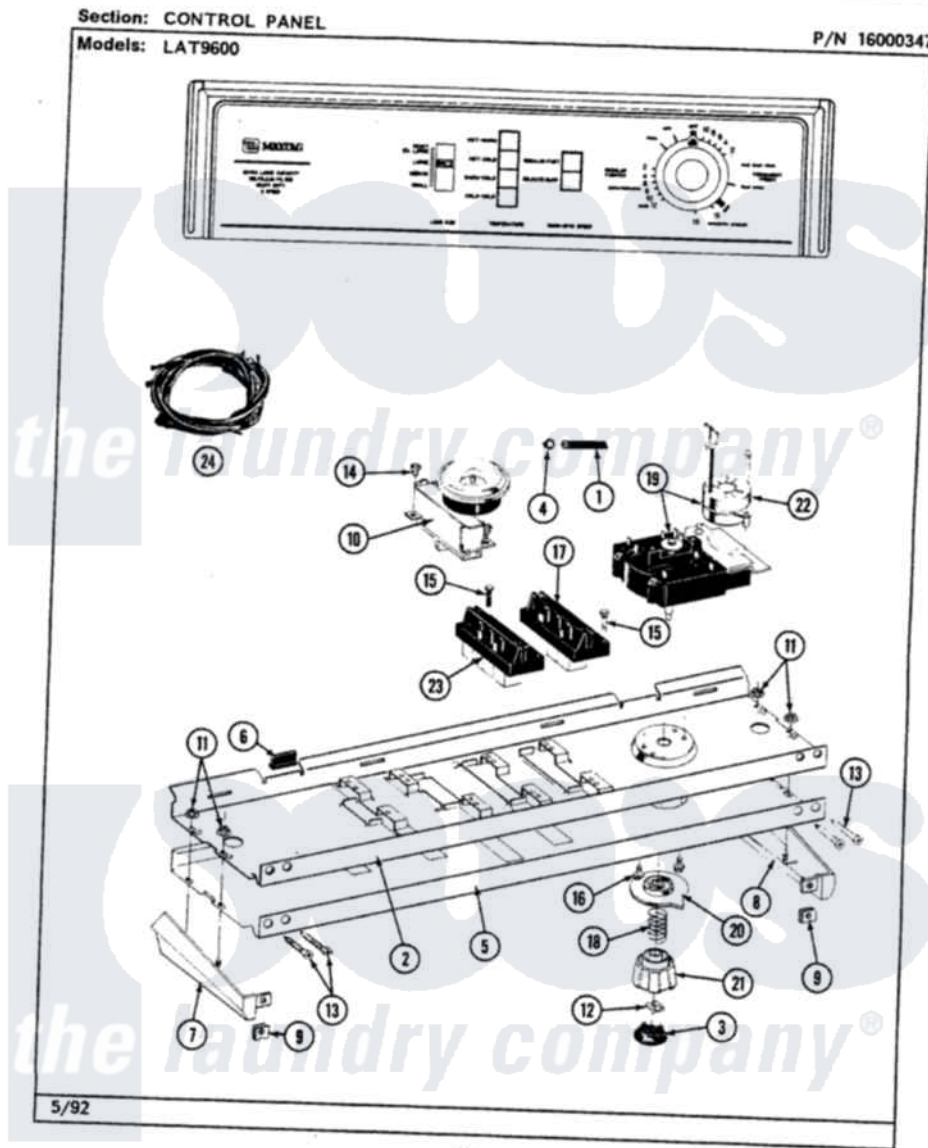

Maytag LAT9600ABL 04 - CONTROL PANEL

26

Maytag [Residential Maytag LAT9600ABL Washer Parts](#) Parts Diagram 04 - CONTROL PANEL
Click on the part number to view part

Item	Original Part Number	Replaced By	Status	Part Description
1	212942	22001619		Tube, Water Level Switch
2	214809			Back Up Plate
3	215821		Not Available	CAP, KNOB
4	410296	596669		Clamp, Manifold
5	207387		Not Available	CONTROL PANEL
6	214897			Pad, Control Panel
7	207215		Not Available	END CAP LH
8	207216		Not Available	END CAP RH
9	214894			Fastener, End Cap
10	207360			Infinite Level Press Switch
11	214872			Palnut, End Cap Note: Nut, Lamp Holder
12	211605			Bezel, Timer Dial
13	210932			Screw, No.8 X 9/16 Ctsk Note: Screw, Inlet Duct
14	211168	W10139210		Screw, 8-18 X 5/16
15	213117	67006908		Screw, Ice Rack

16	213966	3400014	Screw
17	207370		Speed Control Switch - 2 Butto
18	211065		Spring, Index Wheel
19	207373		Timer
20	215827	Not Available	TIMER DIAL SKIRT
21	215828		Knob, Timer
22	205033	22205033	Motor- Tim
23	207367	Not Available	TEMP CONTROL SWITCH - 4 BUTTON
24	207381	Not Available	WIRE HARNESS