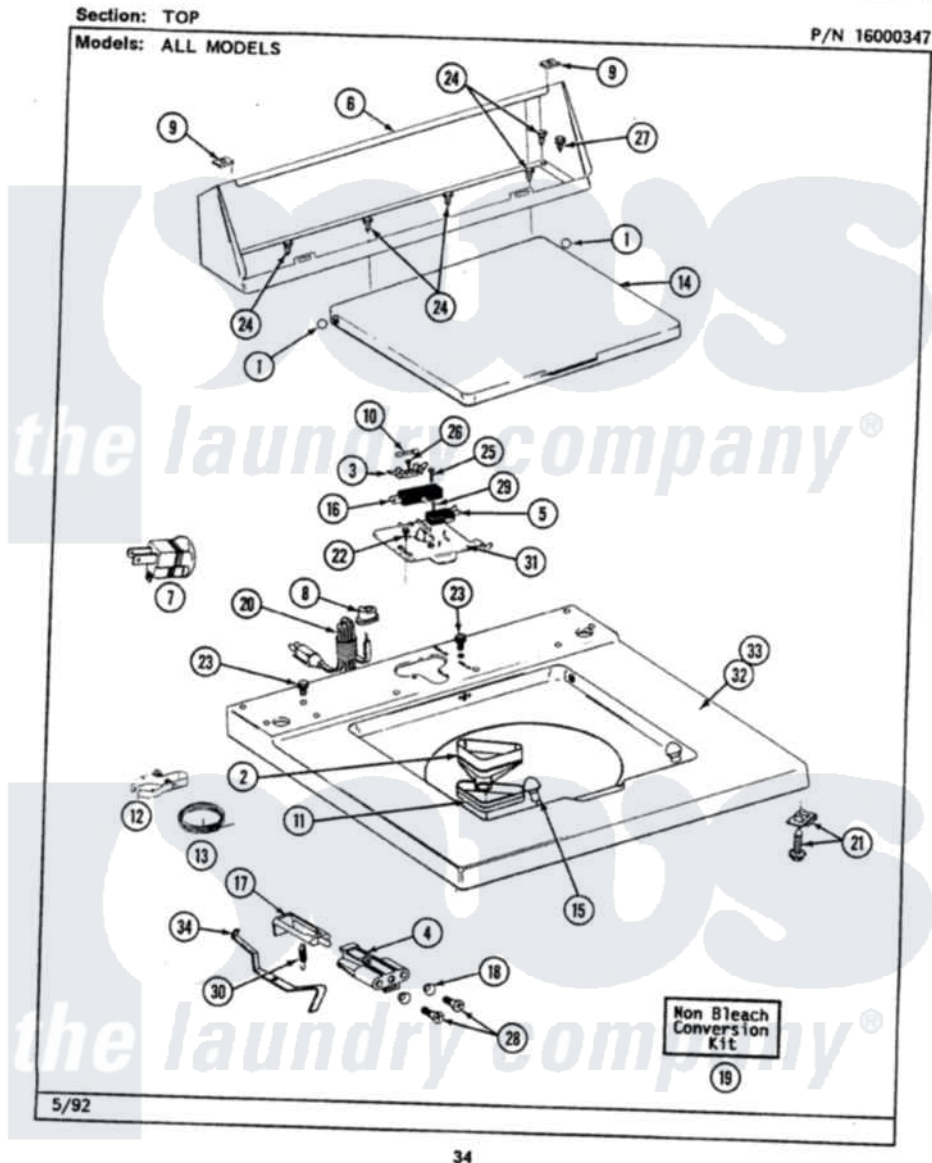

Maytag LAT9600ABL 05 - TOP

Maytag [Residential Maytag LAT9600ABL Washer Parts](#) Parts Diagram 05 - TOP
 Click on the part number to view part

Item	Original Part Number	Replaced By	Status	Part Description
1	211726			Hinge, Ball Lid
2	215578			Bleach Inlet Almond
3	207167			Block, Fuse
4	214279	204968		Plunger And Bracket Assembly--W
5	207166			Switch, Check
6	205635L		Not Available	CONSOLE (ALM)
7	Y201808			Converter
8	211881			Grommet, Cord Part Not Used-Gas Models Only
9	215075			Fastener, Control Panel To Console
10	207168	22001682		Switch Assembly, Lid W/4amp Fuse
11	214436			Gasket
12	301548			Clamp, Ground Wire
13	311155			Ground Wire And Clamp
14	216073L		Not Available	(ALMOND)---NA

15	212716		Bumper, Lid
16	205415	279347	Switch-Lid
17	215700		Not Available
18	211500		LID SWITCH PLUNGER
19	205997		Washer, Bracket To Top Cover
20	204590		Non-Bleach Conversion Kit
21	204445		Cord, Power
22	207159	489355	Screw And Fastener Assembly
23	210186	3370225	Screw, 8 X 1/2
24	211294	90767	Screw
25	213501		Screw, 8A X 3/8 HeX Washer Head Tapping
26	215705	Y311711	Screw, No.6-20 X 1-1/8 Inch
27	Y313559		Screw, Fuse Block
28	910182	25-7809	Screw
29	912012	3400409	Screw, No.6-20 1/2 Flthd Torx
30	213720		Screw
31	Y215699	22001678	Spring, Lid Switch
32	207170L		Bracket, Switch And Fuse
34	215704		Top Cover Assembly ALM----NA
			Lever, Unbalance