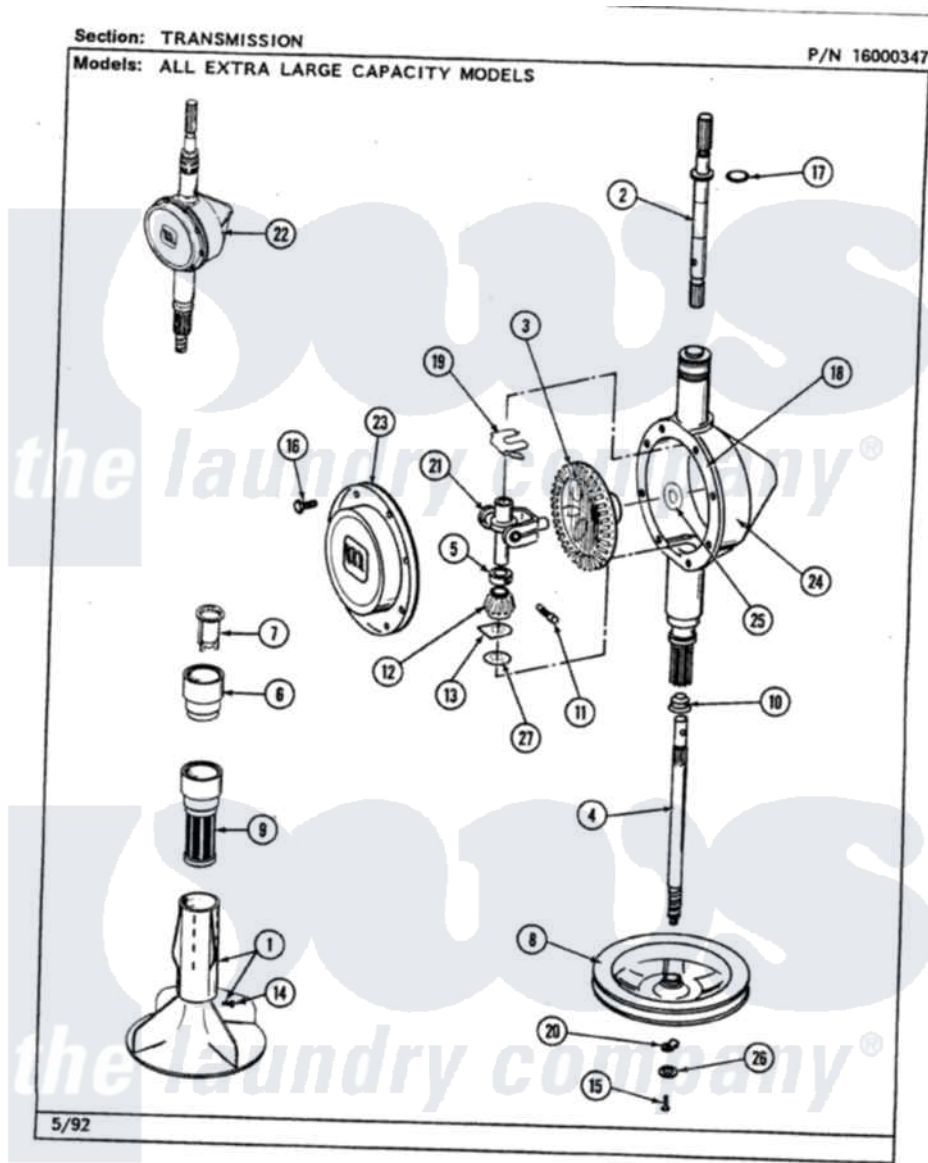

Maytag LAT9600ABL 06 - TRANSMISSION

42

Maytag Residential Maytag LAT9600ABL Washer Parts Parts Diagram 06 - TRANSMISSION
Click on the part number to view part

Item	Original Part Number	Replaced By	Status	Part Description
1	207228			Agitator W/Lock Screw
2	207153	6-2097820		Kit- Shaft
3	206713	6-2067130		Gear- Beve
4	215410	12001450		Ctr Shaft W/Collar Andkeeper- Dp
5	215415		Not Available	COLLAR, LOWER
6	215721			Dispensing Cap
7	215733			Dispensing Cup
8	211059	6-2301530		Pulley
10	206602	207843		Lip Seal Repair Kit
11	Y206629			Pin, Collar
12	215401	W10221114		Pinion
13	215395			Plate, Clutch
14	206478		Not Available	SCREW & WASHER FOR AGITATOR
15	211375	681582		Screw
16	215417		Not Available	SCREW, TRANSMISSION

17	210690		COVER
18	Y058700	675652	Seal, Rubber
19	215581		Adhesive
20	211089		Spring, Agitator Shaft
21	206685	6-2066850	Lug, Stop Pulley
22	206707	6-2097750	Yoke
23	206628		Trans Dee
24	206624	6-2097750	Cover, Transmission
25	215394		Trans Dee
26	211090	22003555	Washer, Bevel Gear
27	211483	6-2114830	Washer, Stop Lug
			Washer- SP