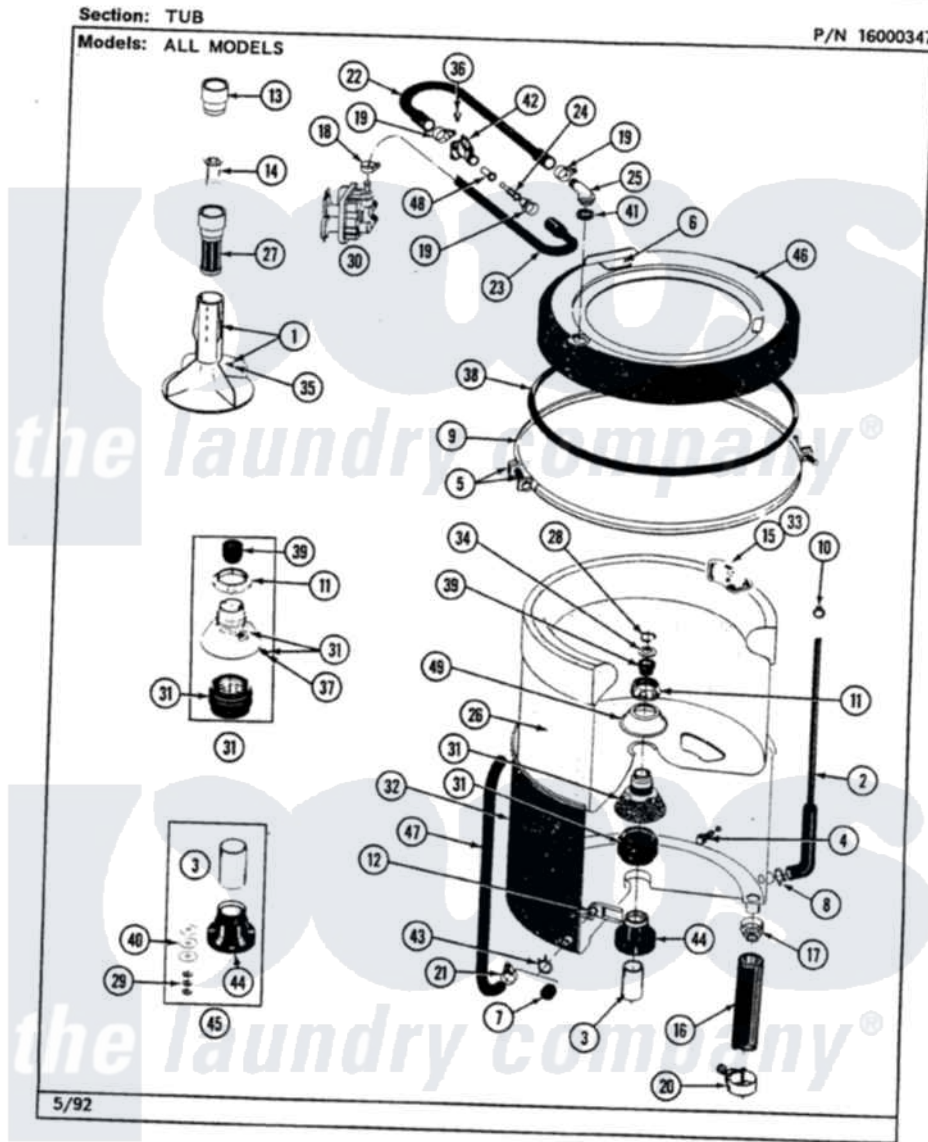

Maytag LAT9600ABL 07 - TUB

38

Maytag [Residential Maytag LAT9600ABL Washer Parts](#) Parts Diagram 07 - TUB

[Click on the part number to view part](#)

Item	Original Part Number	Replaced By	Status	Part Description
1	207228			Agitator W/Lock Screw
2	212942	22001619		Tube, Water Level Switch
3	211130			Bearing Liner, Tub Bearing
4	200744	W10175939		Bolt
"	205254	W10175938		Bolt
5	205529			Nut And Bolt Kit For Tub Clam
6	215232			Bumper, Unbalance
7	214725			Cap For Spout-Outer Tub
8	211641			Clamp, 1-1/16"
9	200846			Clamp - Tub Cover
10	410296	596669		Clamp, Manifold
11	211047	6-2110472		Nut- Clamp
13	215721			Dispensing Cap
14	215733			Dispensing Cup
15	207219			Filter, Self-Cleaning
16	213045			Hose, Outer Tub Part Not Used

17	200900	616099	Clamp
18	201575		Clamp, Hose
19	202515	596669	Clamp, Manifold
20	202574	3367052	Clamp, Hose
21	205161	489503	Clamp
22	Y215234		Hose, Injector Fill
23	213013		Hose, Injector
24	213015		Nozzle, Injector
25	215235		Tube, Injector
26	207831	Not Available	TUB, INNER (W/PLUG)
28	Y015667		Retaining Ring
29	Y054867		Washer, Lock
30	205613		Water Valve
31	204012	6-2095720	Mounting S
32	205484		Tub, Outer Part Not Used
34	Y015666		Washer, Retaining -
35	206478	Not Available	SCREW & WASHER FOR AGITATOR
36	312620		Screw, Sems
37	211618	22001423	Set Screw, Mounting Stem
38	211232		Seal, Tub Cover
39	Y0A4298	6-0A57420	Seal- Agitator
40	211100		Washer, Outer Tub
41	215233		Seal For Injector Tube
42	215447		Sleeve For Injector
43	214739	596669	Clamp, Manifold
44	200824	6-2040130	Tub Bearin
45	204013	6-2040130	Tub Bearin
46	206380	Not Available	COVER, TUB
48	213016	216201	Nozzle
49	211210		Washer, Clamping Nut