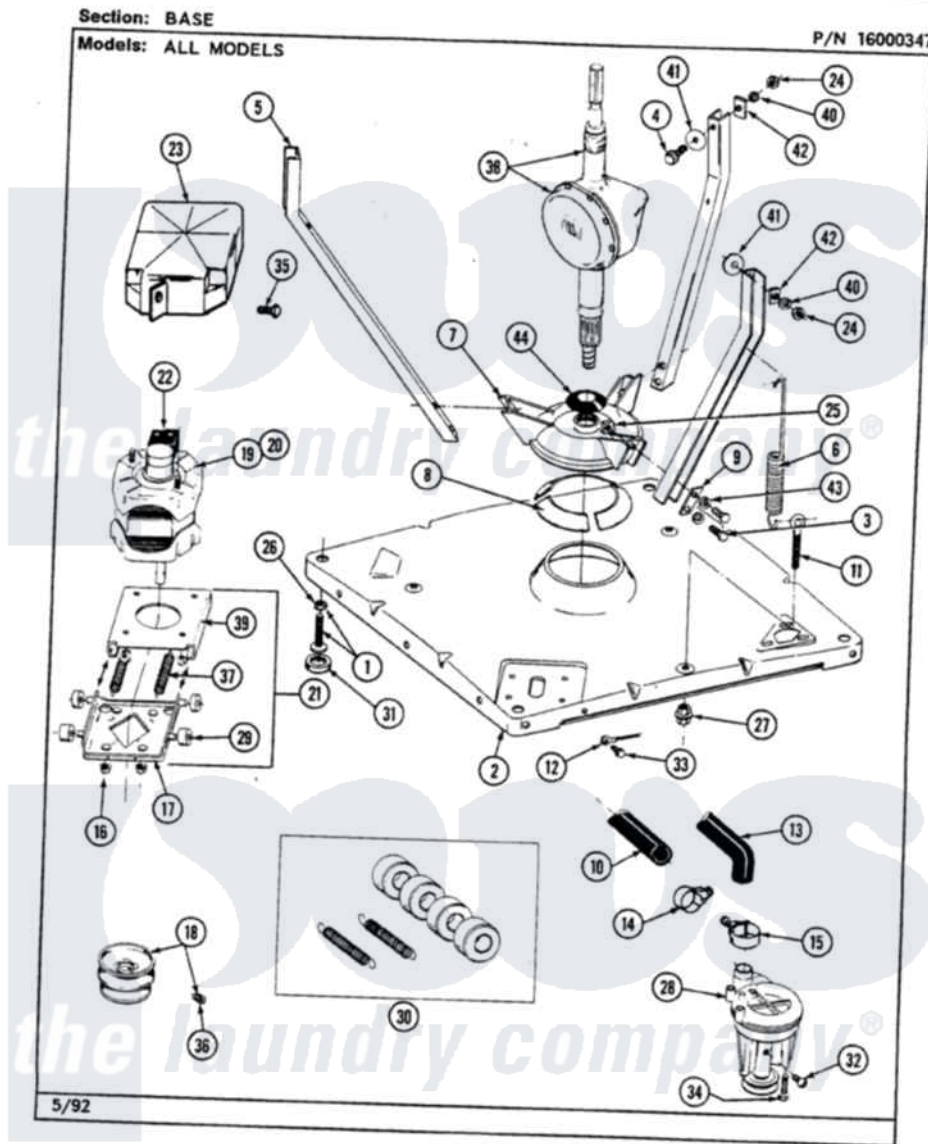

# Maytag LAT9600ABW 01 - BASE

44

Maytag [Residential Maytag LAT9600ABW Washer Parts](#) Parts Diagram 01 - BASE  
 Click on the part number to view part

Item	Original Part Number	Replaced By	Status	Part Description
1	Y302699	<a href="#">22003428</a>		Leg, Adjustable
2	<a href="#">203274</a>			Base With Damper Pads
3	<a href="#">Y015627</a>			Screw- Hex
4	205254	<a href="#">W10175938</a>		Bolt
"	200744	<a href="#">W10175939</a>		Bolt
5	<a href="#">213053</a>			Brace, Tub Part Not Used
6	<a href="#">213054</a>			Centering Spring - 3 Used
7	<a href="#">203725</a>			Damper W/Bolt And Clip
8	<a href="#">203956</a>			Damper Pad Kit
9	<a href="#">213073</a>			Washer, Double Brace
10	214767	<a href="#">22001448</a>		Hose, Pump
11	213120	<a href="#">216416</a>		Bolt, Eye/Centering Spring
12	<a href="#">204807</a>			Ground Wire, Supp. Plte To Top Cover
13	<a href="#">213045</a>			Hose, Outer Tub Part Not Used
14	200461	<a href="#">285655</a>		Clamp, Hose