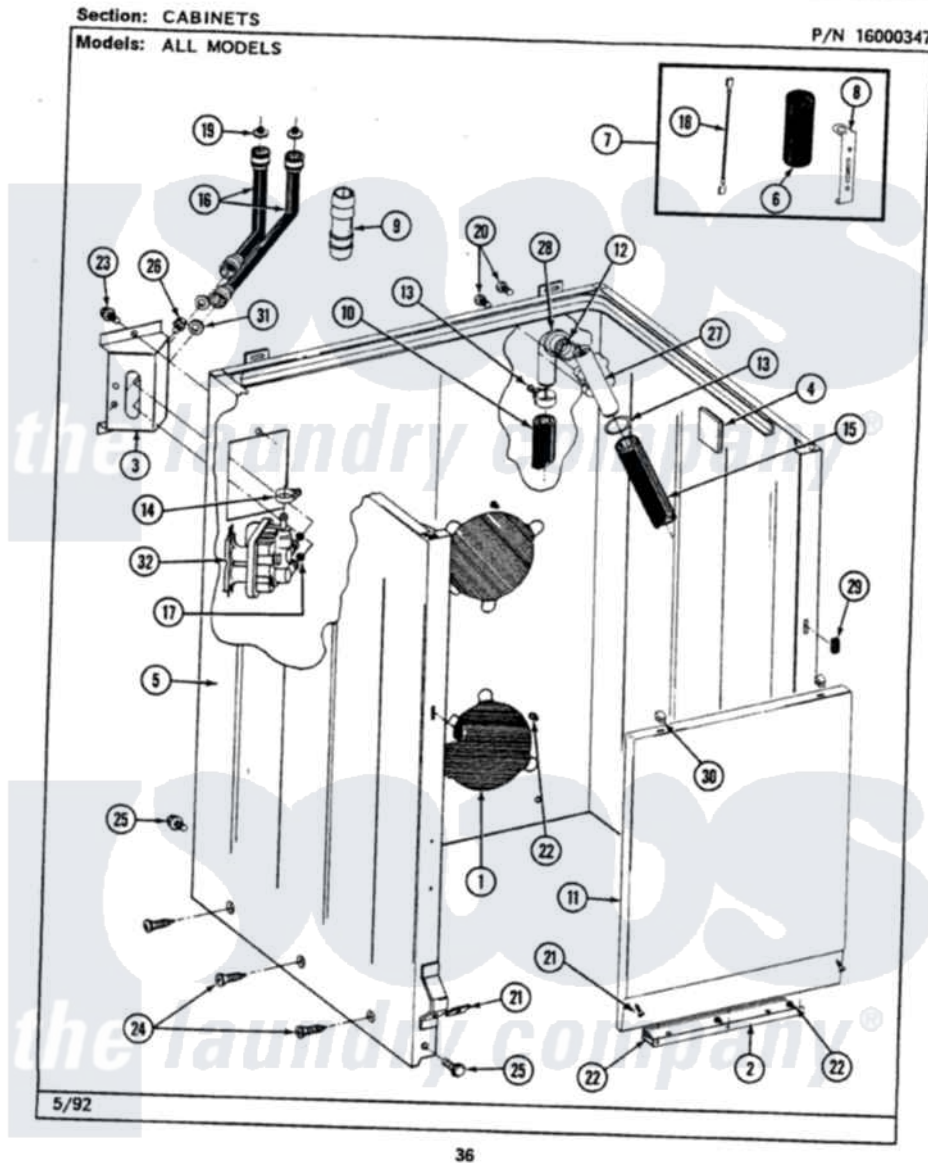

# Maytag LAT9600ABW 02 - CABINET

Maytag [Residential Maytag LAT9600ABW Washer Parts](#) Parts Diagram 02 - CABINET  
Click on the part number to view part

Item	Original Part Number	Replaced By	Status	Part Description
1	211878		Not Available	PLATE, ACCESS
2	<a href="#">213846</a>			Guard, Belt
3	214812	<a href="#">22002361</a>		Bracket, Water Valve
4	<a href="#">215058</a>			Pad, Cabinet Bumper
5	203319	<a href="#">22203319</a>		Cabinet
6	<a href="#">Y200832</a>			Capacitor
7	<a href="#">206103</a>			Capacitor Kit
8	<a href="#">211149</a>			Clip, Capacitor
9	<a href="#">Y216015</a>			Coupling, Hose
10	<a href="#">Y059149</a>			(7/8" I.D. CARTON OF 50 FT.)
"	<a href="#">216017</a>			Hose, Drain
11	212998		Not Available	PANEL, FRONT (WHT)
12	<a href="#">214765</a>			Gasket, Siphon Break
13	200908	<a href="#">285655</a>		Clamp, Hose
14	<a href="#">201575</a>			Clamp, Hose
15	214767	<a href="#">22001448</a>		Hose, Pump

16	<a href="#">202860</a>		Inlet Hose Assembly
17	214337	<a href="#">96160</a>	Screen
18	<a href="#">203237</a>		No.17 Wire With Terminal
19	200961	<a href="#">12001413</a>	Strainer And Washer Kit
20	<a href="#">Y014874</a>		Screw, Idler Arm And Sleeve
21	<a href="#">204439</a>		Screw And Fstner Assembly
22	211294	<a href="#">90767</a>	Screw, 8A X 3/8 HeX Washer Head Tapping
23	212276	<a href="#">W10116760</a>	Screw
24	<a href="#">213007</a>		Xfor Cabinet See Cabinet, Back
25	213121	<a href="#">3400111</a>	Screw, 12-14 X 5/8
"	213122	<a href="#">27001200</a>	Screw
26	<a href="#">Y313561</a>		Screw---NA
27	<a href="#">206638</a>		Siphon Break
28	Y216016	<a href="#">W10116738</a>	Elbow
29	214376	<a href="#">22002331</a>	Spacer, Front Panel
30	212982	<a href="#">22001650</a>	Fastener, Spring
31	<a href="#">Y013783</a>		Washer, Inlet Hose
32	<a href="#">205613</a>		Water Valve